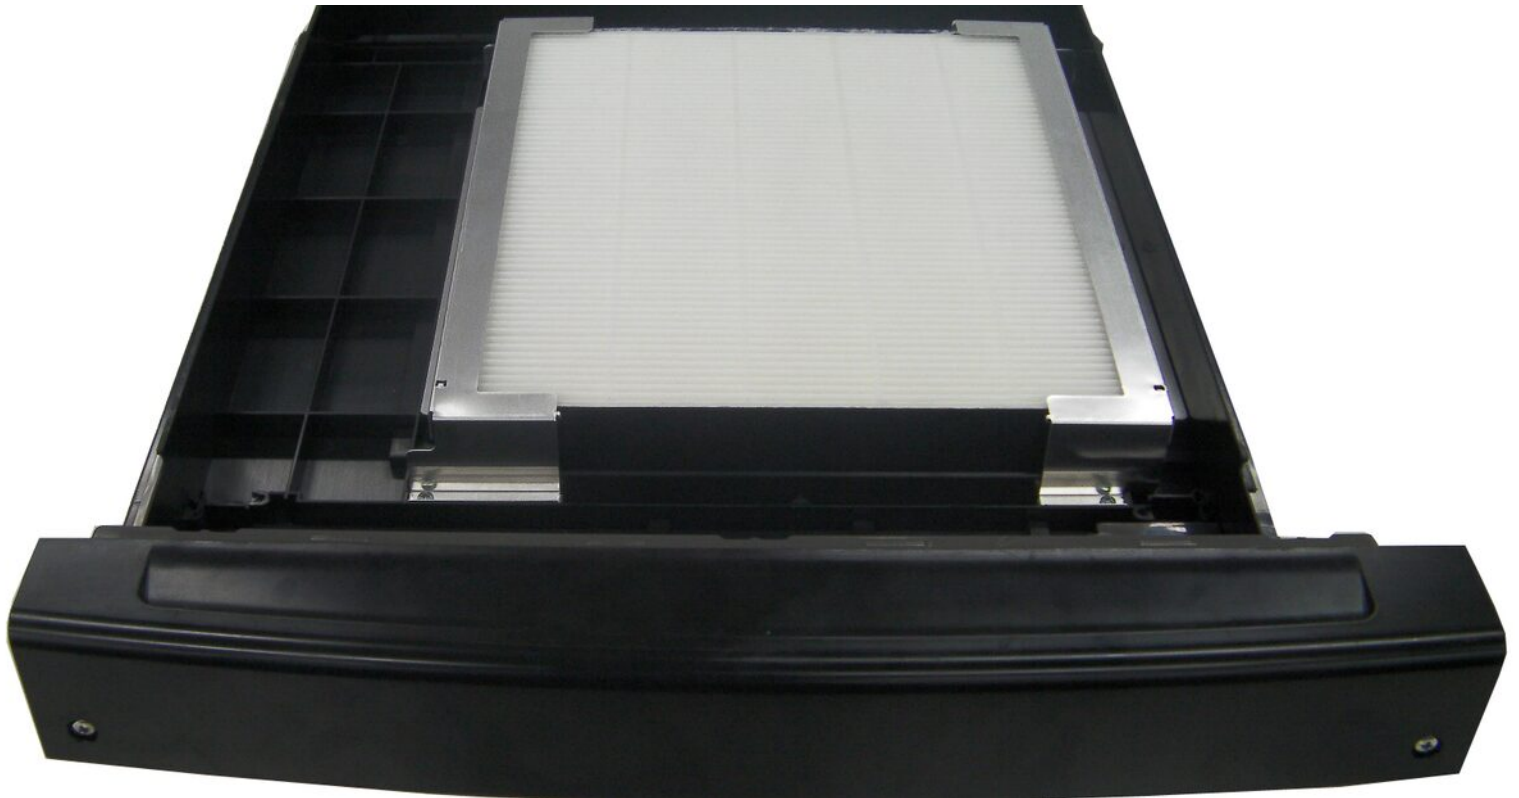

Panasonic
CONNECT

ET-SFE16

Smoke cut filter

ET-SFE16

<https://eu.connect.panasonic.com/be/en/products/projectors/et-sfe16>