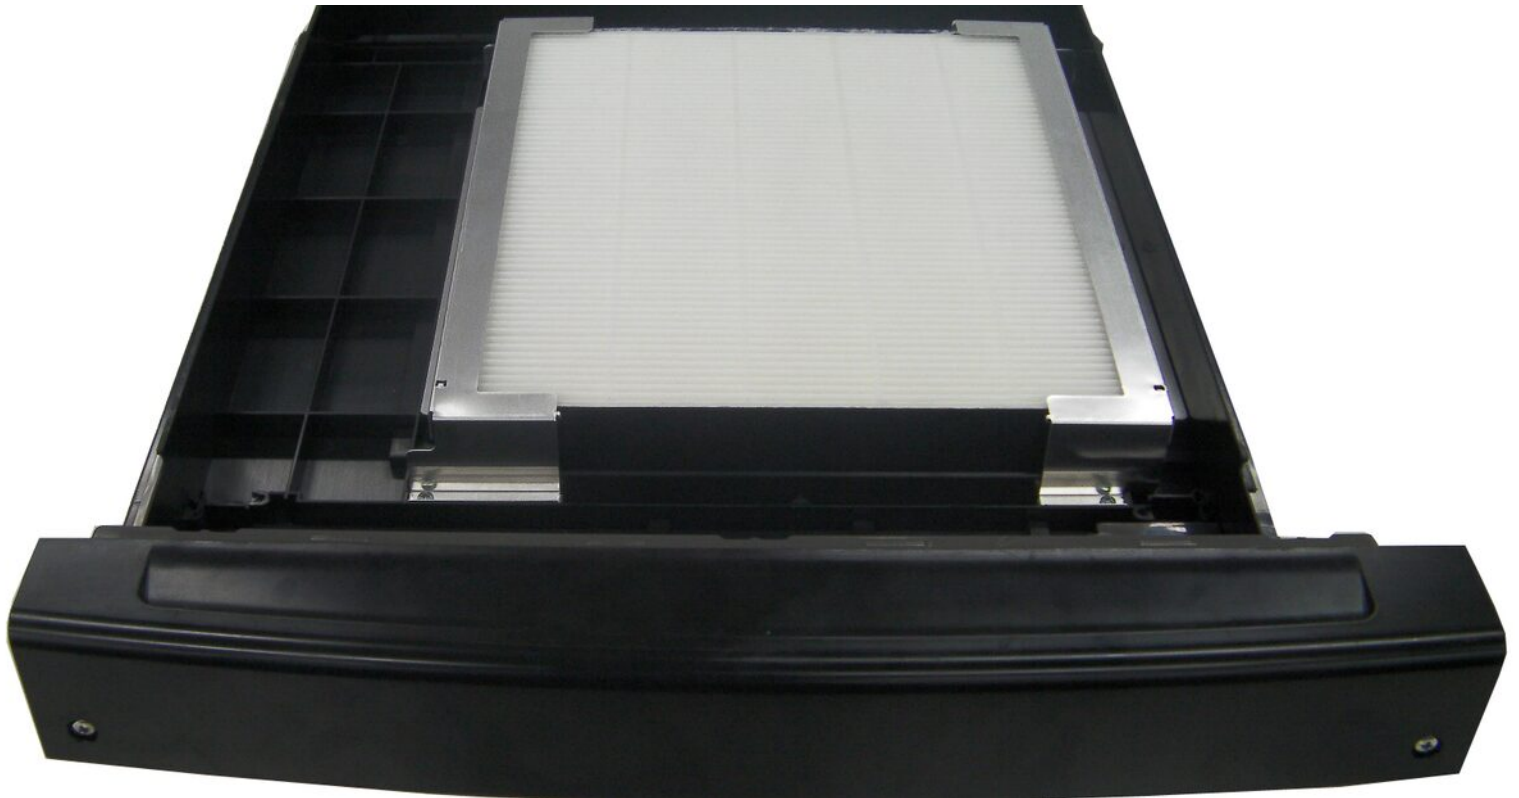

Panasonic
CONNECT

ET-SFE16

Smoke cut filter

ET-SFE16

<https://eu.connect.panasonic.com/hu/en/products/projectors/et-sfe16>