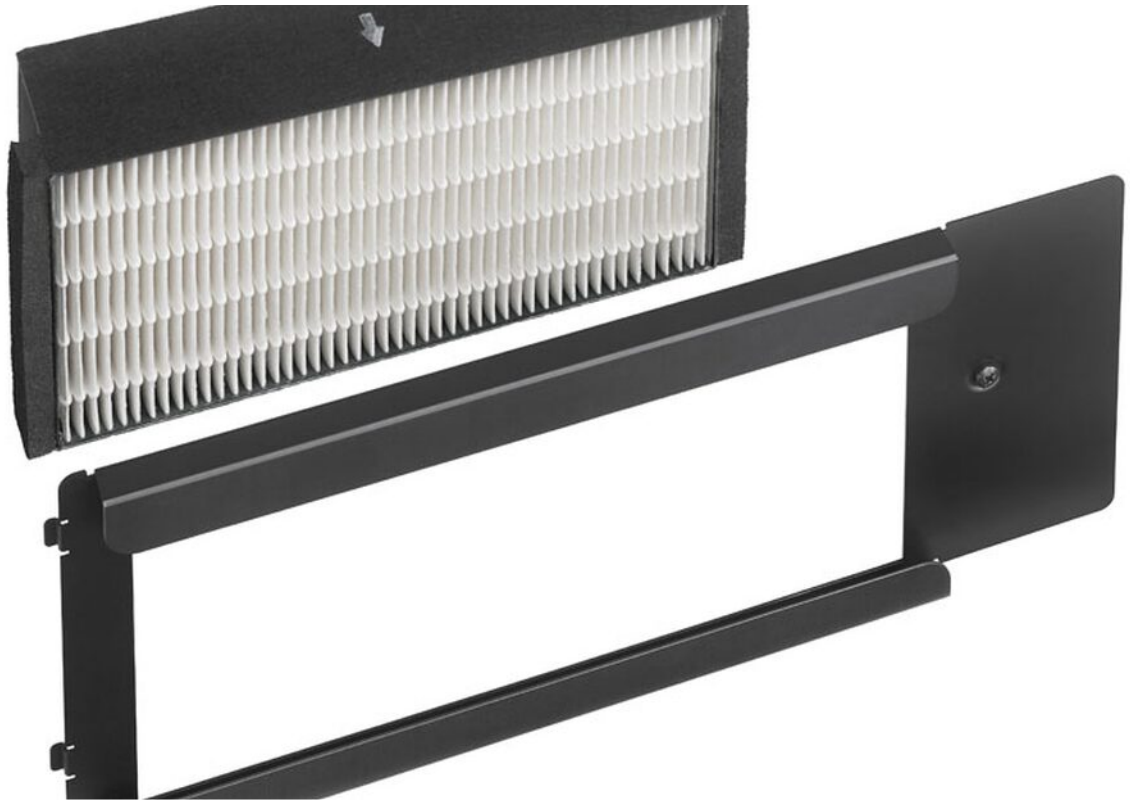

**Panasonic**  
**CONNECT**

## **ET-SFD320**

Smoke cut filter

ET-SFD320

<https://eu.connect.panasonic.com/n/en/products/projectors/et-sfd320>