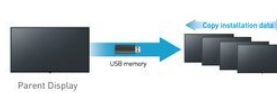

TH-65SQE1

<https://eu.connect.panasonic.com/n/en/products/professional-displays/th-65sqe1>

Screen size (diagonal) (inch)	65-inch class (1638.9 mm)
Panel Type	D-LED
Aspect Ratio	16:9
Effective display area (W x H) (mm)	1428.4 x 803.5 mm
Effective display area (W x H) (inch)	56.23" x 31.63"
Resolution	3840 x 2160
Brightness (typ.)	500 cd/m2
Contrast Ratio	1200:1
Response Time	8.0 ms (G to G)
Viewing angle [(T/B)/(L/R)]	178° / 178° (CR>10)
Panel Surface Treatment	Anti-glare type (Haze 1 %)
Terminals | HDMI In	HDMI TYPE-A Connector x 4 (HDCP 2.2 supported)
Terminals | DisplayPort IN	DisplayPort x 1
Terminals | DisplayPort OUT	DisplayPort x 1
Terminals | PC In	Mini D-sub 15-pin x 1 (Female)
Terminals | Serial	D-sub 9-pin x 1 (Female), RS232C Compatible
Terminals | IR In	Stereo Mini Jack (M3) x 1
Terminals | Audio In	Pin Jack x 2 (L/R)
Terminals | Audio Out	Stereo Mini Jack(M3) x1, SPDIF x 1
Terminal | LAN	RJ45 x 1
Terminals | Slot	x1 (Intel® SDM Specification Capability)
Terminals | USB	USB Connector (TYPE-A) x 2, (Type-C) x 1, Internal (Type-A) x 1
Wi-Fi	Built-in, IEEE 802.11. a/b/g/n/ Dual Wi-Fi CERTIFIED
Built-in Speaker	16 W [8 W + 8 W]
Power Requirements	110-127 V AC, 50/60 Hz, 220-240 V AC, 50/60 Hz
Power Consumption	281 W
Power Off Condition	0 W
Stand-by Condition	Approx. 0.5 W
Dimensions (W x H x D) (mm)	1460 x 842 x 96 mm *Excluding remote IR sensor
Dimensions (W x H x D) (inch)	57.46" x 33.12" x 3.77" *Excluding remote IR sensor
Weight (kg)	Approx. 25.8 kg
Weight (lbs.)	56.9 lbs
Bezel width (mm)	14.7 mm (T/R/L), 21.4 mm (B)
Bezel width (inch)	0.58" (T/R/L), 0.84" (B)
Wall-hanging pitch (mm)	VESA Compliant 400 x 400 mm
Wall-hanging pitch (inch)	VESA Compliant 15.8" x 15.8"
Orientation*1	Landscape/Portrait
Tilting angle*2	0-20 degrees forward with landscape/portrait setting
Operating time*3	24 h/day
Operating Environment	Temperature: 0 °C to 40 °C (32 °F to 104 °F)/Humidity: 20-80 % (Non condensation)/for up to 0-1400 m (4593 ft) altitude. Temperature: 0 °C to 35 °C (32 °F to 95 °F)/Altitude 1400 -2800 m (4593 ft to 7874 ft)
Note	*1: When installing the display vertically, be sure that the power indicator comes to the right side. *2: Please contact your sales representative with regard to the tilt angle before installation. *3: In case of long time, the moving image is recommended to be displayed. If you display a still picture for an extended period, the image retention might remain on the screen. However, image retention can gradually disappear by displaying a moving images.