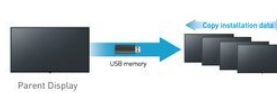

TH-86SQE1

<https://eu.connect.panasonic.com/pl/en/products/professional-displays/th-86sqe1>

Screen size (diagonal) (inch)	86-inch class (2174.2 mm)
Panel Type	E-LED
Aspect Ratio	16:9
Effective display area (W x H) (mm)	1895.0 x 1065.9 mm
Effective display area (W x H) (inch)	74.60" x 41.96"
Resolution	3840 x 2160
Brightness (typ.)	500 cd/m2
Contrast Ratio	1100:1
Response Time	8.0 ms (G to G)
Viewing angle [(T/B)/(L/R)]	178° / 178° (CR>10)
Panel Surface Treatment	Anti-glare low reflection type (Haze 28 %)
Terminals | HDMI In	HDMI TYPE-A Connector x 4 (HDCP 2.2 supported)
Terminals | DisplayPort IN	DisplayPort x 1
Terminals | DisplayPort OUT	DisplayPort x 1
Terminals | PC In	Mini D-sub 15-pin x 1 (Female)
Terminals | Serial	D-sub 9-pin x 1, RS232C Compatible
Terminals | IR In	Stereo Mini Jack (M3) x 1
Terminals | Audio In	Pin Jack x 2 (L/R)
Terminals | Audio Out	Stereo Mini Jack(M3) x1, SPDIF x 1
Terminal | LAN	RJ45 x 1
Terminals | Slot	x1 (Intel® SDM Specification Capability)
Terminals | USB	USB Connector (TYPE-A) x 2, (Type-C) x 1, Internal (Type-A) x 1
Wi-Fi	Dongle, IEEE 802.11. a/b/g/n/ Dual Wi-Fi CERTIFIED
Built-in Speaker	24 W [12 W + 12 W]
Power Requirements	110-127 V AC, 50/60 Hz, 220-240 V AC, 50/60 Hz
Power Consumption	364 W
Power Off Condition	0 W
Stand-by Condition	Approx. 0.5 W
Dimensions (W x H x D) (mm)	1929 x 1100 x 81 mm *Excluding remote IR sensor
Dimensions (W x H x D) (inch)	75.91" x 43.28" x 3.16" *Excluding remote IR sensor
Weight (kg)	Approx. 62.9 kg
Weight (lbs.)	138.7 lbs
Bezel width (mm)	15.3 mm (T/R/L/B)
Bezel width (inch)	0.6" (T/R/L/B)
Wall-hanging pitch (mm)	VESA Compliant 600 x 400 mm
Wall-hanging pitch (inch)	VESA Compliant 23.6" x 15.8"
Operating Environment	Temperature: 0 °C to 40 °C (32 °F to 104 °F)/Humidity: 20-80 % (Non condensation)/for up to 0-1400 m (4593 ft) altitude. Temperature: 0 °C to 35 °C (32 °F to 95 °F)/Altitude 1400 -2800 m (4593 ft to 7874 ft)
Orientation*1	Landscape/Portrait
Tilting angle*2	0-20 degrees forward with landscape/portrait setting
Operating time*3	24 h/day
Note	*1: When installing the display vertically, be sure that the power indicator comes to the right side. *2: Please contact your sales representative with regard to the tilt angle before installation. *3: In case of long time, the moving image is recommended to be displayed. If you display a still picture for an extended period, the image retention might remain on the screen. However, image retention can gradually disappear by displaying a moving images.