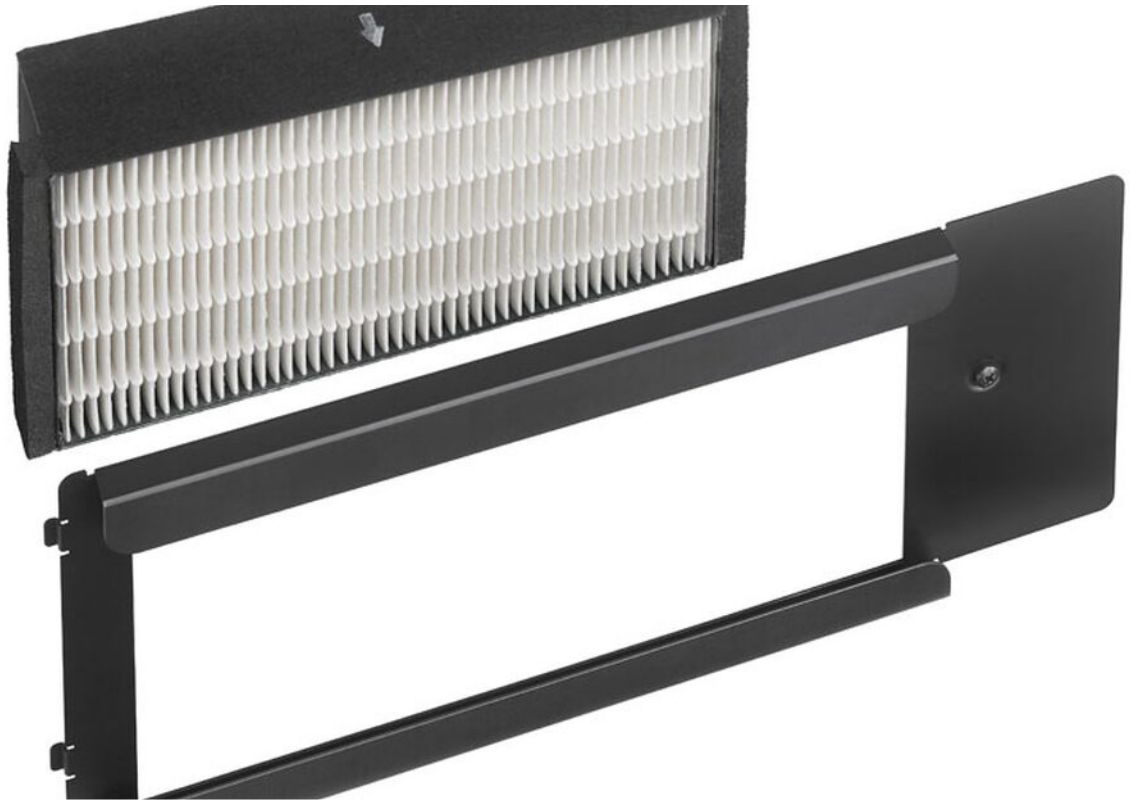

Panasonic
CONNECT

ET-SFD320

Smoke cut filter

ET-SFD320

<https://eu.connect.panasonic.com/se/en/products/projectors/et-sfd320>