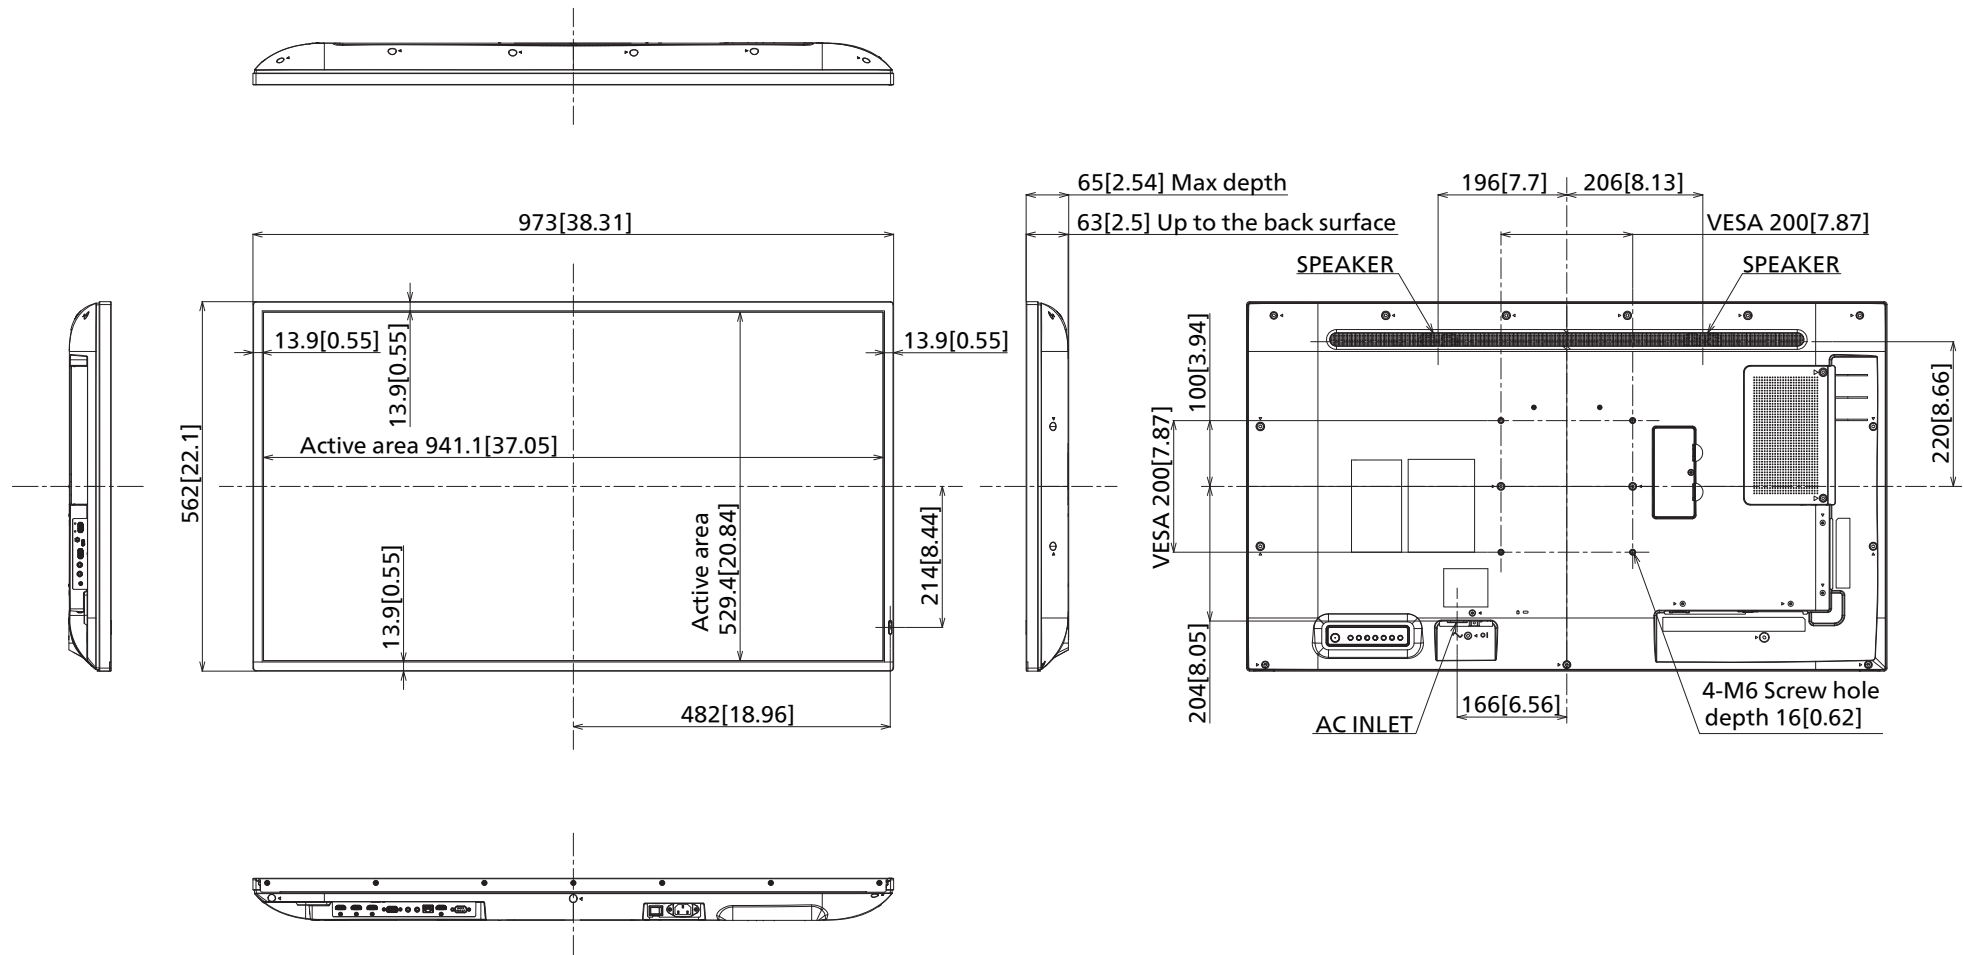

43-inch Class 4K UHD LCD Display

TH-43SQ2H

10-Jul-2023
Unit : mm [inches]

Design and specification subject to change without notice.