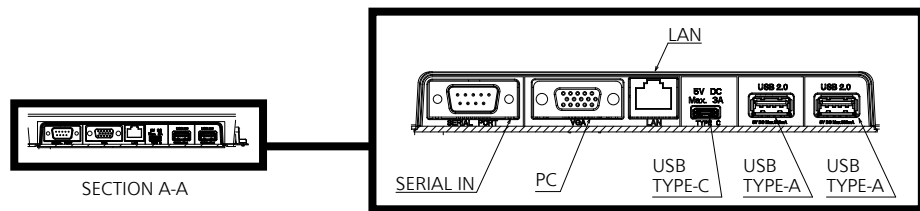

3: Only for SQE1W

4: Signals with ○ in the Plug and Play-supported signal column are the ones written in EDID (Extended Display Identification Data) of this unit.

For signals without ○ in the Plug and Play-supported signal column, resolutions may not be selected on the PC side even if this unit supports those signals.

Note

- An auto detected signal format may be differently displayed from the actual input signal.
- The i symbols (example 1080i) means Interlaced signal.

● Terminals

View from back

Magnified figure of terminal b

Magnified figure of terminal a

SECTION A-A

Sectional view of terminal a
(SERIAL / PC / LAN / USB TYPE-C / USB TYPE-A)

Terminal a
43SQE1W Terminal (Bottom) Units : mm (inch)

	SERIAL / PC	LAN	USB TYPE-C	USB TYPE-A
A	9.3 (0.37)	9.7 (0.38)	4.8 (0.19)	6.6 (0.26)
B	3.7 (0.15)	-	-	-
C	26.3 (1.03)			
D	9.4 (0.37)			
E	65.9 (2.59)			