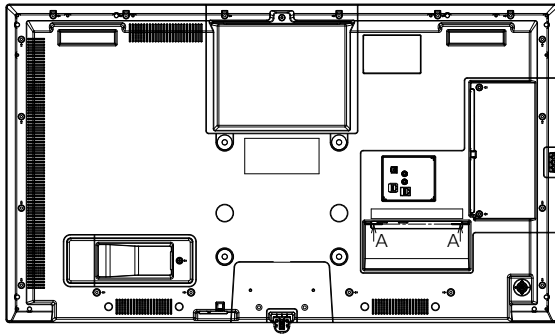

● Terminals

View from back