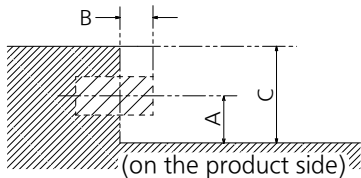

SERIAL / PC	LAN	USB TYPE-C	USB TYPE-A
A	9.3 (0.37)	9.7 (0.38)	4.8 (0.19)	6.6 (0.26)
B	3.7 (0.15)	-	-	-
C	26.3 (1.03)			
D	9.4 (0.37)			
E	65.9 (2.59)			

Sectional view of terminal b
(HDMI / DisplayPort / IR / AUDIO OUT)

Terminal b
43SQE1W Terminal (Side) Units : mm (inch)