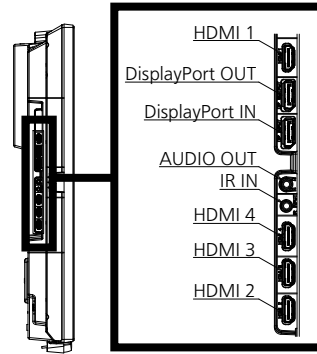

3: Only for SQE1W

4: Signals with ○ in the Plug and Play-supported signal column are the ones written in EDID (Extended Display Identification Data) of this unit.

For signals without ○ in the Plug and Play-supported signal column, resolutions may not be selected on the PC side even if this unit supports those signals.

Note

- An auto detected signal format may be differently displayed from the actual input signal.
- The i symbols (example 1080i) means Interlaced signal.

● Terminals

View from back

Magnified figure of terminal b

Magnified figure of terminal a

SECTION A-A

Sectional view of terminal a
(SERIAL / PC / LAN / USB TYPE-C / USB TYPE-A)

Terminal a
43SQE1W Terminal (Bottom) Units : mm (inch)

	SERIAL / PC	LAN	USB TYPE-C	USB TYPE-A
A	9.3 (0.37)	9.7 (0.38)	4.8 (0.19)	6.6 (0.26)
B	3.7 (0.15)	-	-	-
C	26.3 (1.03)			
D	9.4 (0.37)			
E	65.9 (2.59)			