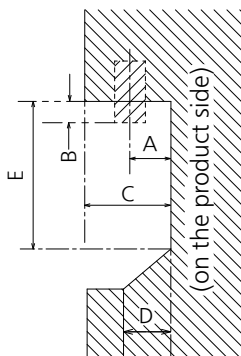

Note

- An auto detected signal format may be differently displayed from the actual input signal.
- The i symbols (example 1080i) means Interlaced signal.

● Terminals

View from back

Magnified figure of terminal b

Magnified figure of terminal a

SECTION A-A

Sectional view of terminal a
(SERIAL / PC / LAN / USB TYPE-C / USB TYPE-A)

Terminal a
43SQE1W Terminal (Bottom) Units : mm (inch)

	SERIAL / PC	LAN	USB TYPE-C	USB TYPE-A
A	9.3 (0.37)	9.7 (0.38)	4.8 (0.19)	6.6 (0.26)
B	3.7 (0.15)	-	-	-
C	26.3 (1.03)			
D	9.4 (0.37)			
E	65.9 (2.59)			