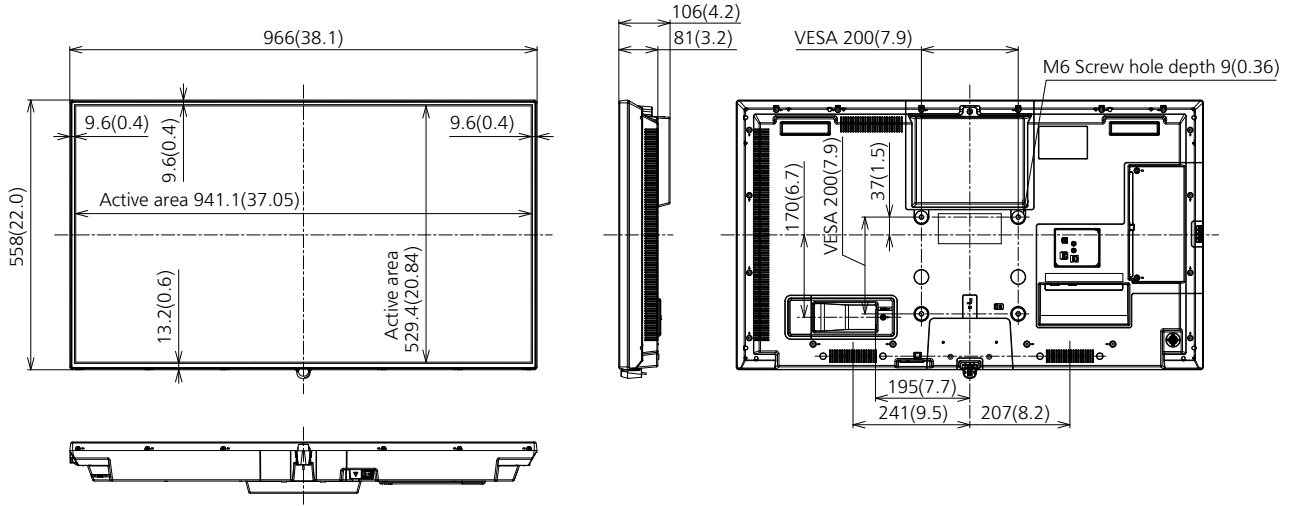

STANDARD (CERTIFICATIONS)

SAFETY REGULATIONS	EU/USA CB Report (LVD; IEC62368-1 2nd Edition + EU/USA Deviation) EU Deviation : EN62368-1:2014 2nd Edition USA Deviation : UL62368-1-2014, 2nd Edition UL Certification
RADIATION REGULATIONS	EU : EMC test report [Class-A] (CE; EN55032:2012/EN61000-3-2:2014/ EN61000-3-3:2013/EN55024:2010 IEC61000-4-2:2008 IEC61000-4-3:2010 IEC61000-4-4:2012 IEC61000-4-5:2005 IEC61000-4-6:2013 IEC61000-4-8:2009 IEC61000-4-11:2004) US : FCC [Class-A]

WIRELESS LAN FUNCTION

Compliance standard	IEEE 802.11 a/b/g/n Dual (Wireless LAN Standard protocol) Wi-Fi CERTIFIED
Channel	IEEE802.11a/b/g/n
Communication distance	Approx. 30 m (Depends on usage environment)

REMOTE CONTROL TRANSMITTER

Power Requirements	DC 3 V (AA Size batteries x 2)
Operating distance	Approx. 7 m (22.9 ft)¹
Weight	Approx. 111 g (4 oz) including batteries
Dimensions (W x H x D)	51 x 161 x 27 mm (2" x 6.4" x 1.1")

¹ When operated directly in front of the IR sensor.

OPTIONAL ACCESSORIES

Early Warning Software¹ Basic license / 3-year license	ET-SWA 100 / 105series (Depending on the license type, the symbol at the end of the part number is different.)
Wireless Presentation System	Receiver Board TY-SB01WP

DIMENSIONS

Cautions: This drawing is not a scale
Units : mm (inches)