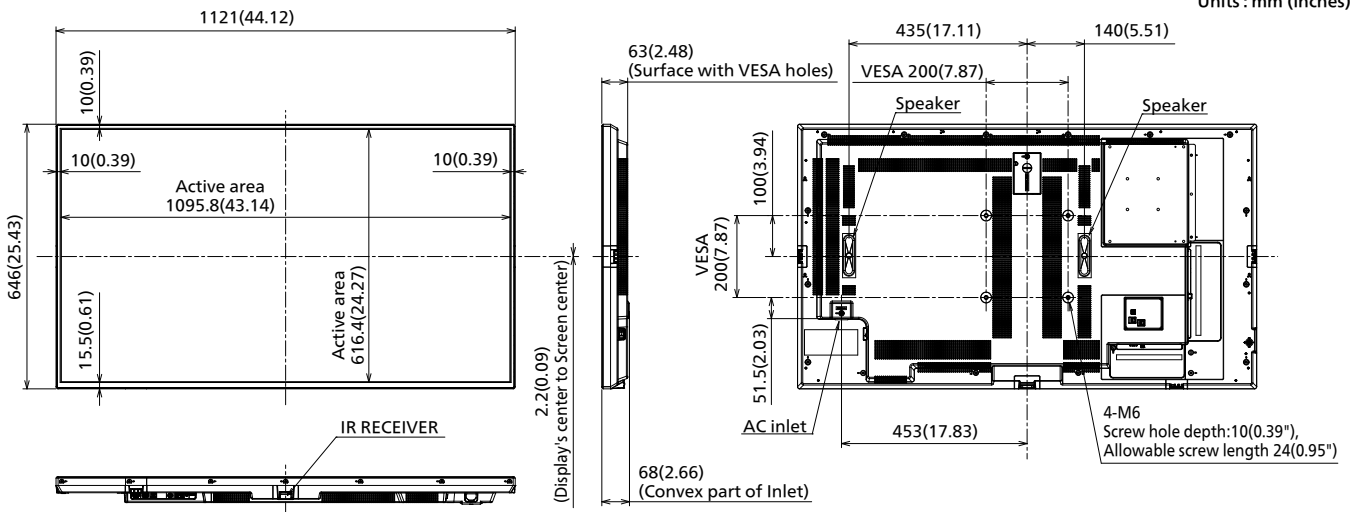

1 In case of running for a long time, the moving image is recommended to be displayed. If you display a still picture for an extended period, the image retention might remain on the screen. However, image retention can gradually disappear by displaying movie images.

INCLUDED ACCESSORIES

- Remote Control
- Batteries (AA Size) x 2
- AC cord x 2 (EU/UK (approx. 2 m (78.7"))
- IR sensor x 1 (cable length approx. 1480 mm (4.85 ft))
- IR Sensor Holder x 1 (Screw x 3)
- RS232C cable x1 (Approx. 1 m (3.28 ft))
- Clamper x 3

STANDARD (CERTIFICATIONS)

SAFETY REGULATIONS	EN62368-1
RADIATION REGULATIONS	EN55032, EN55035, EN61000-3-2, EN61000-3-3

WIRELESS LAN

Compliance standard	IEEE 802.11 a/b/g/n/ac Dual band (Wireless LAN Standard protocol)
Channel	CH 1-13, CH 36-64, CH 100-140
Communication range	Approx. 30 m (Depends on usage environment)

Bluetooth®

Supported version	Bluetooth® 5.1
Profile	HID / A2DP

REMOTE CONTROL TRANSMITTER

Power Requirements	DC 3 V (AA Size batteries x 2)
Operating distance¹	Approx. 7 m/23 ft
Weight	Approx. 111 g (3.92 oz) ncluding batteries
Dimensions (W x H x D)	51 x 161 x 27 mm (2.00" x 6.34" x 1.07")

1 When operated directly in front of the display screen.

OPTIONAL ACCESSORIES

Early warning software	ET-SWA 100 / 105 series

DIMENSIONS

Cautions: This drawing is not a scale
Units: mm (inches)