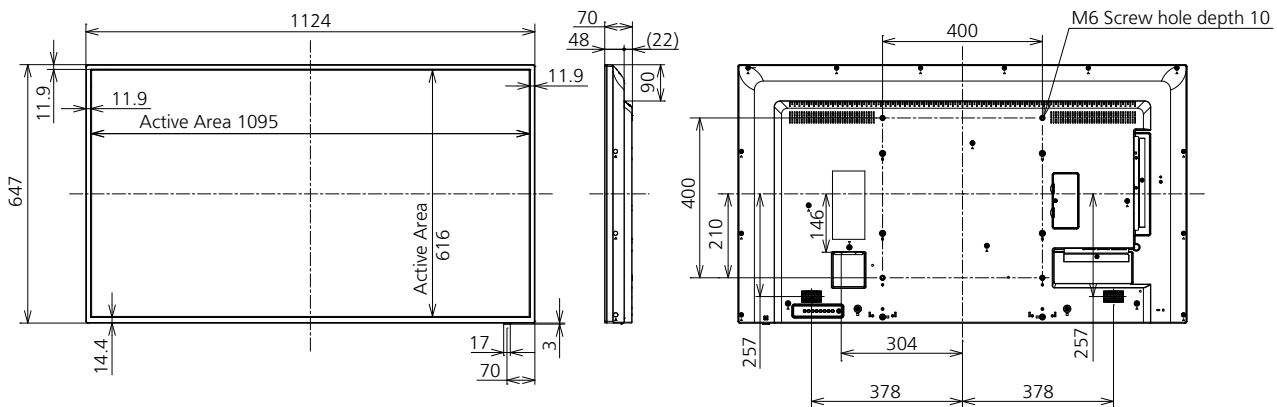

STANDARD (CERTIFICATIONS)

SAFETY REGULATIONS	IEC60950-1 EU:EN60950-1:2006 + A11:2009 + A1:2010 + A12:2011+A2:2013 BEAB approval AS/NZS Deviation
RADIATION REGULATIONS	EN55032:2012+AC:2013 (CLASS A) EN55024:2010, EN61000-3-2:2014, EN61000-3-3:2013 AS/NZS CISPR32:2013 RCM Mark

REMOTE CONTROL TRANSMITTER

Power Requirements	DC 3 V (2 x AAA Size batteries)
Operating distance	Approx. 7 m¹
Weight	Approx. 63 g including batteries
Dimensions (W x H x D)	48 x 134 x 20 mm

¹ When operated directly in front of receptor.

INCLUDED ACCESSORIES

- Remote Control - Batteries (AAA size) x 2
- AC cord (approx. 1.8 m) - 4-pole mini plug conversion cable
- Clamper x 3 - USB Memory cover x 1
- CD-ROM / User Manual - Operating Instruction Book

COMPATIBLE SOFTWARE

Multi Monitoring & Control Software	Ver 2.1 or later
CMS Content Management Software	Ver 3.0 or later
Video Wall Manager	Ver 1.9 or later

OPTIONAL ACCESSORIES

Pedestal	TY - ST43PE8
Early Warning Software	ET-SWA100 / 105series
Basic license / 3-year license	(Depending on the license type, the symbol at the end of the part number is different.)

DIMENSIONS (TENTATIVE)

Cautions: This drawing is not a scale
Units : mm