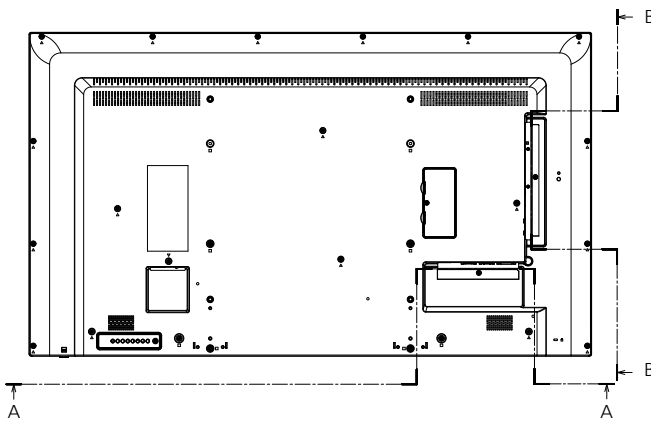

3: Based on VESA CVT-RB (Reduced Blanking) standard

4: Signals with ● in the plug and play compatible signal column is the signal described in the EDID (extended display identification data) of the display. For the signals without ● in the plug and play compatible signal column, the resolution may not be selected on the computer even if the display is supporting it.

Drawing of terminals

View from back

Magnified figure of terminal b

SECTION B-B

Magnified figure of terminal a

Sectional view of terminal a
(AUDIO OUT / AUDIO IN / VIDEO AV IN / SERIAL IN / PC IN / DVI-D IN)