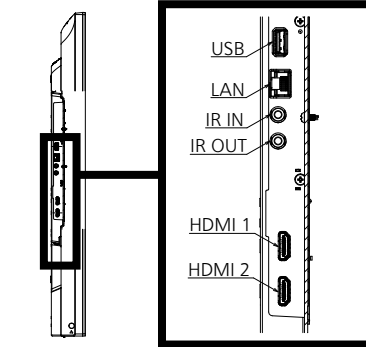

3: Based on VESA CVT-RB (Reduced Blanking) standard

4: Signals with ● in the plug and play compatible signal column is the signal described in the EDID (extended display identification data) of the display. For the signals without ● in the plug and play compatible signal column, the resolution may not be selected on the computer even if the display is supporting it.

Drawing of terminals

View from back

Magnified figure of terminal b

SECTION B-B

Magnified figure of terminal a

Sectional view of terminal a
(AUDIO OUT / AUDIO IN / VIDEO AV IN / SERIAL IN / PC IN / DVI-D IN)