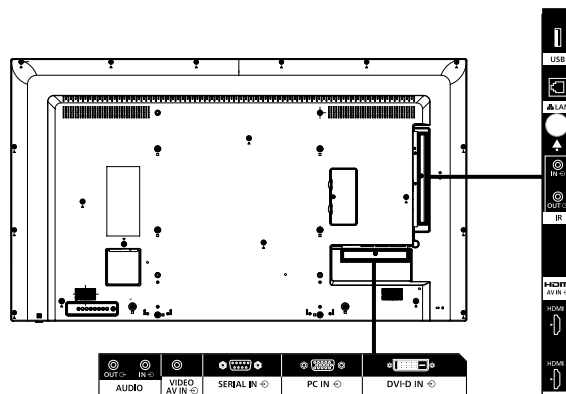

INCLUDED ACCESSORIES

- Remote Control - Batteries (AAA size) x 2
- AC cord (approx. 1.8 m) - 4-pole mini plug conversion cable
- Clamper x 3 - USB Memory cover x 1
- CD-ROM / User Manual - Operating Instruction Book

COMPATIBLE SOFTWARE

Multi Monitoring & Control Software	Ver 2.1 or later
CMS Content Management Software	Ver 3.0 or later
Video Wall Manager	Ver 1.9 or later

OPTIONAL ACCESSORIES

Pedestal	TY - ST43PE8
Early Warning Software	ET-SWA100 / 105series
Basic license / 3-year license	(Depending on the license type, the symbol at the end of the part number is different.)

DIMENSIONS (TENTATIVE)

Cautions: This drawing is not a scale
Units : mm

CONNECTION TERMINAL

¹ Specifications and appearance are subject to change without notice.

List of correspondence signals

The picture signal which can indicate this machine is as it is the following table.