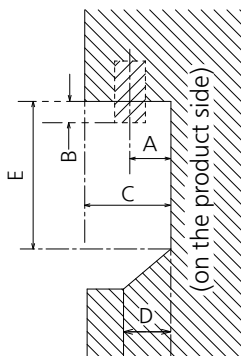

Note

- An auto detected signal format may be differently displayed from the actual input signal.
- The i symbols (example 1080i) means Interlaced signal.

● Terminals

View from back

Magnified figure of terminal b

Magnified figure of terminal a

Sectional view of terminal a  
(SERIAL / PC / LAN / USB TYPE-C / USB TYPE-A)

Terminal a  
55CQE1W Terminal (Bottom) Units : mm (inch)

	SERIAL / PC	LAN	USB TYPE-C	USB TYPE-A
A	9.3 (0.37)	9.7 (0.38)	4.8 (0.19)	6.6 (0.26)
B	3.7 (0.15)	-	-	-
C	26.6 (1.05)			
D	9.4 (0.37)			
E	65.9 (2.59)			