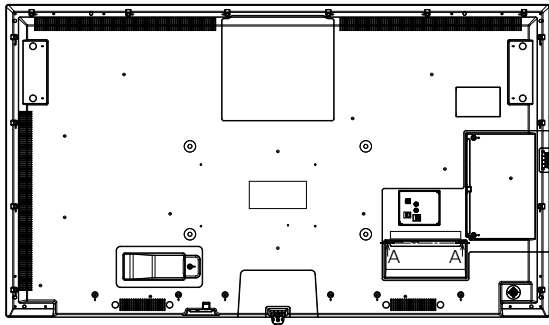

● Terminals

View from back