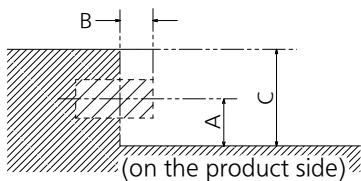

SERIAL / PC	LAN	USB TYPE-C	USB TYPE-A
A	9.3 (0.37)	9.7 (0.38)	4.8 (0.19)	6.6 (0.26)
B	3.7 (0.15)	-	-	-
C	26.6 (1.05)			
D	9.4 (0.37)			
E	65.9 (2.59)			

Sectional view of terminal b
(HDMI / IR OUT / AUDIO OUT)

Terminal b
55CQE1W Terminal (Side)