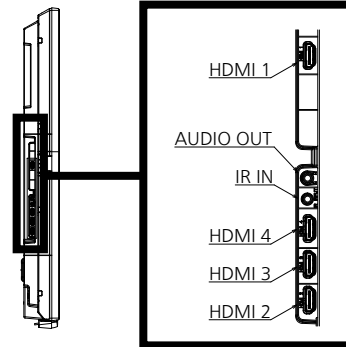

<sup>3</sup> Signals with ○ in the Plug and Play-supported signal column are the ones written in EDID (Extended Display Identification Data) of this unit.

For signals without ○ in the Plug and Play-supported signal column, resolutions may not be selected on the PC side even if this unit supports those signals.

Note

- An auto detected signal format may be differently displayed from the actual input signal.
- The i symbols (example 1080i) means Interlaced signal.

● Terminals

View from back

Magnified figure of terminal b

Magnified figure of terminal a

Sectional view of terminal a  
(SERIAL / PC / LAN / USB TYPE-C / USB TYPE-A)

Terminal a  
55CQE1W Terminal (Bottom) Units : mm (inch)

	SERIAL / PC	LAN	USB TYPE-C	USB TYPE-A
A	9.3 (0.37)	9.7 (0.38)	4.8 (0.19)	6.6 (0.26)
B	3.7 (0.15)	-	-	-
C	26.6 (1.05)			
D	9.4 (0.37)			
E	65.9 (2.59)			