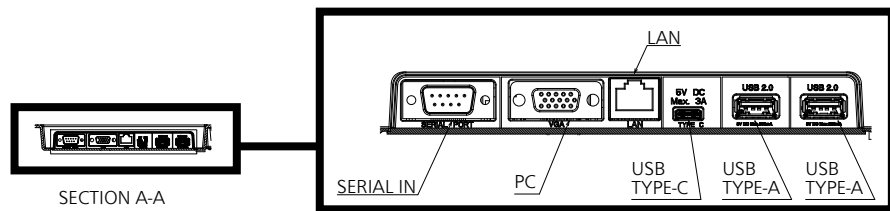

Note

- An auto detected signal format may be differently displayed from the actual input signal.
- The i symbols (example 1080i) means Interlaced signal.

● Terminals

View from back

Magnified figure of terminal b

Magnified figure of terminal a

Sectional view of terminal a  
(SERIAL / PC / LAN / USB TYPE-C / USB TYPE-A)

Terminal a  
55CQE1W Terminal (Bottom) Units : mm (inch)

	SERIAL / PC	LAN	USB TYPE-C	USB TYPE-A
A	9.3 (0.37)	9.7 (0.38)	4.8 (0.19)	6.6 (0.26)
B	3.7 (0.15)	-	-	-
C	26.6 (1.05)			
D	9.4 (0.37)			
E	65.9 (2.59)			