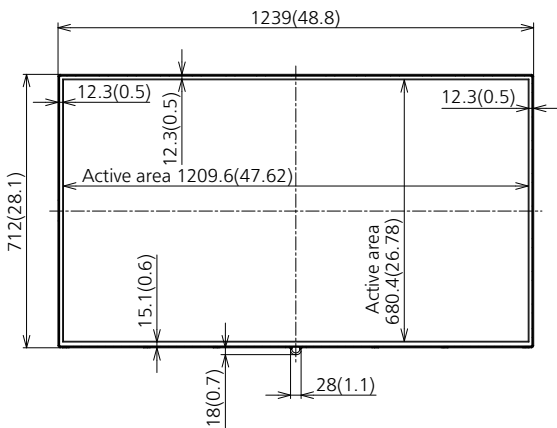

¹ Displaying a still image for a long time may cause burn-in (image persistence artifacts), it could be mitigated when display video image.

STANDARD (CERTIFICATIONS)

SAFETY REGULATIONS	EU/USA CB Report (LVD; IEC62368-1 2nd Edition + EU/USA Deviation) EU Deviation : EN62368-1:2014 2nd Edition
RADIATION REGULATIONS	EU : EMC test report [Class-A] (CE; EN55032:2012/EN61000-3-2:2014/ EN61000-3-3:2013/EN55024:2010 IEC61000-4-2:2008 IEC61000-4-3:2010 IEC61000-4-4:2012 IEC61000-4-5:2005 IEC61000-4-6:2013 IEC61000-4-8:2009 IEC61000-4-11:2004)

WIRELESS LAN FUNCTION

Compliance standard	IEEE 802.11 a/b/g/n Dual (Wireless LAN Standard protocol) Wi-Fi certified
Channel	IEEE 802.11 a/b/g/n
Communication distance	Approx. 30 m (Depends on usage environment)

REMOTE CONTROL TRANSMITTER

Power Requirements	DC 3 V (AA Size batteries x 2)
Operating distance	Approx. 7 m (22.9 ft)¹
Weight	Approx. 111 g (4 oz) including batteries
Dimensions (W x H x D)	51 x 161 x 27 mm (2" x 6.4" x 1.1")

¹ When operated directly in front of the IR sensor.

INCLUDED ACCESSORIES

- Remote Control x 1 - Batteries (AA size) x 2 : AA/R6/LR6 type
- AC cord (approx. 2 m) - IR sensor x 1
- IR Sensor Holder x 1 - Screw (for IR Sensor's Holder) x 2
- Clamper x 3 - Operating Instruction Book

DIMENSIONS

Cautions: This drawing is not a scale
Units : mm (inches)