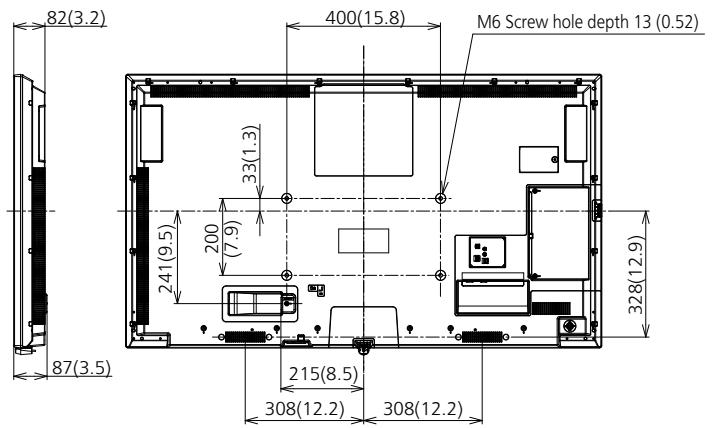

¹ Displaying a still image for a long time may cause burn-in (image persistence artifacts), it could be mitigated when display video image.

STANDARD (CERTIFICATIONS)

SAFETY REGULATIONS	EU/USA CB Report (LVD; IEC62368-1 2nd Edition + EU/USA Deviation) EU Deviation : EN62368-1:2014 2nd Edition
RADIATION REGULATIONS	EU : EMC test report [Class-A] (CE; EN55032:2012/EN61000-3-2:2014/ EN61000-3-3:2013/EN55024:2010 IEC61000-4-2:2008 IEC61000-4-3:2010 IEC61000-4-4:2012 IEC61000-4-5:2005 IEC61000-4-6:2013 IEC61000-4-8:2009 IEC61000-4-11:2004)

WIRELESS LAN FUNCTION

Compliance standard	IEEE 802.11 a/b/g/n Dual (Wireless LAN Standard protocol) Wi-Fi certified
Channel	IEEE 802.11 a/b/g/n
Communication distance	Approx. 30 m (Depends on usage environment)

REMOTE CONTROL TRANSMITTER

Power Requirements	DC 3 V (AA Size batteries x 2)
Operating distance	Approx. 7 m (22.9 ft)¹
Weight	Approx. 111 g (4 oz) including batteries
Dimensions (W x H x D)	51 x 161 x 27 mm (2" x 6.4" x 1.1")

¹ When operated directly in front of the IR sensor.

INCLUDED ACCESSORIES

- Remote Control x 1 - Batteries (AA size) x 2 : AA/R6/LR6 type
- AC cord (approx. 2 m) - IR sensor x 1
- IR Sensor Holder x 1 - Screw (for IR Sensor's Holder) x 2
- Clamper x 3 - Operating Instruction Book

DIMENSIONS

Cautions: This drawing is not a scale
Units : mm (inches)