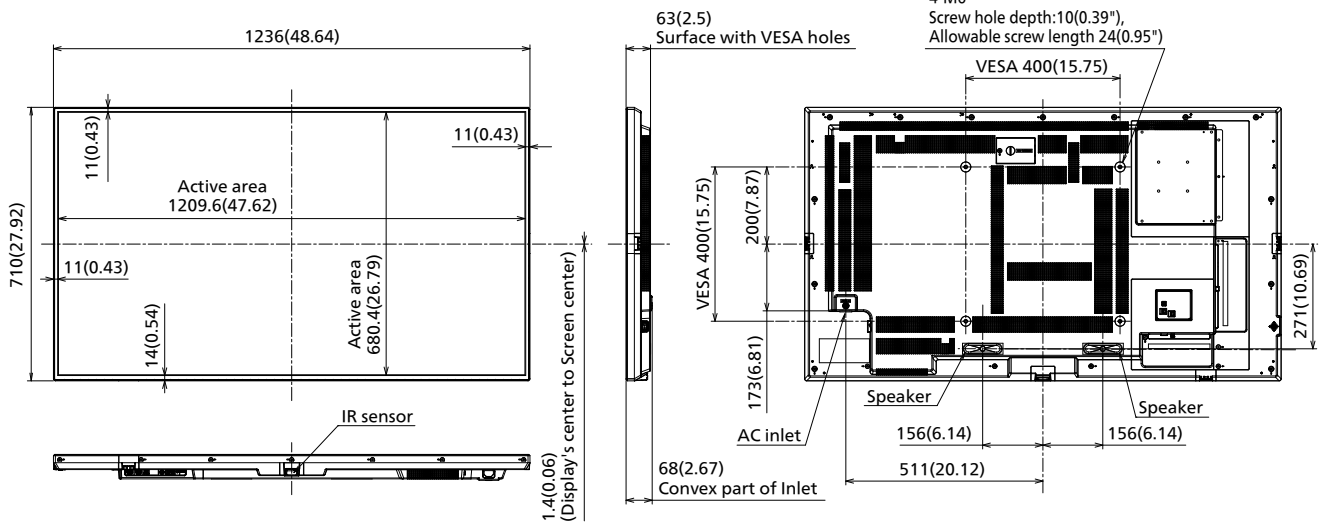

1 In case of running for a long time, the moving image is recommended to be displayed. If you display a still picture for an extended period, the image retention might remain on the screen. However, image retention can gradually disappear by displaying movie images.

INCLUDED ACCESSORIES

- Remote Control
- Batteries (AA Size) x 2
- AC cord x 2 (EU/UK (approx. 2 m (78.7")))
- IR sensor x 1 (cable length approx. 1480 mm (4.85 ft))
- IR Sensor Holder x 1 (Screw x 3)
- RS232C cable x1 (Approx. 1 m (3.28 ft))
- Clamper x 3

STANDARD (CERTIFICATIONS)

SAFETY REGULATIONS	EN62368-1
RADIATION REGULATIONS	EN55032, EN55035, EN61000-3-2, EN61000-3-3

WIRELESS LAN

Compliance standard	IEEE 802.11 a/b/g/n/ac Dual band (Wireless LAN Standard protocol)
Channel	CH 1-13, CH 36-64, CH 100-140
Communication range	Approx. 30 m (Depends on usage environment)

Bluetooth®

Supported version	Bluetooth® 5.1
Profile	HID / A2DP

REMOTE CONTROL TRANSMITTER

Power Requirements	DC 3 V (AA Size batteries x 2)
Operating distance¹	Approx. 7 m/23 ft
Weight	Approx. 111 g (3.92 oz) ncluding batteries
Dimensions (W x H x D)	51 x 161 x 27 mm (2.00" x 6.34" x 1.07")

1 When operated directly in front of the display screen.

OPTIONAL ACCESSORIES

Early warning software	ET-SWA 100 / 105 series

DIMENSIONS

Cautions: This drawing is not a scale
Units : mm (inches)