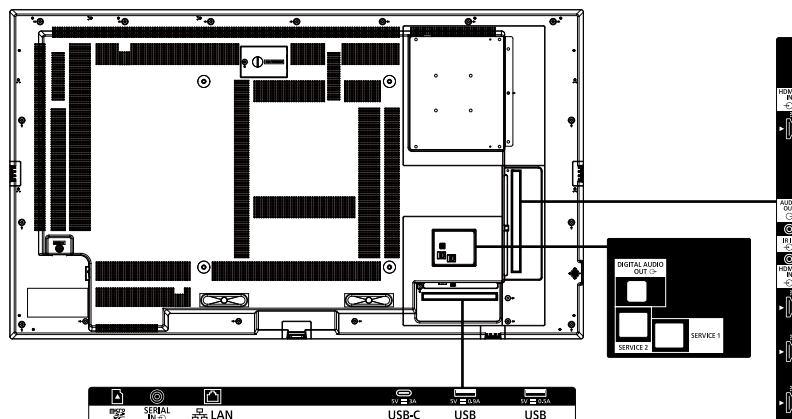

CONNECTION TERMINAL

1 Specifications and appearance are subject to change without notice.