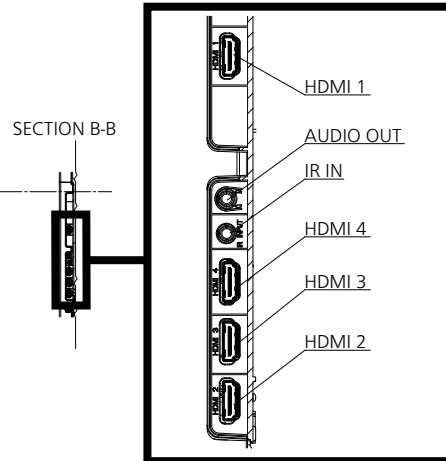

Note

- An auto detected signal format may be differently displayed from the actual input signal.
- [ i ] shown after the number of dots of resolution means the interlace signal.

● Drawing of terminals

View from back

Magnified figure of terminal b

Magnified figure of terminal a

Sectional view of terminal a  
(MICRO SD / SERIAL IN / LAN / USB TYPE-C /  
USB TYPE-A / USB TYPE-A)

Terminal a  
55CQE2W Terminal (Bottom)

Units : mm (inches)

	MICRO SD	SERIAL	LAN	USB TYPE-C	USB TYPE-A
A	5.1 (0.2)	7.7 (0.3)	9.3 (0.36)	4.8 (0.18)	7.3 (0.28)
B	-	0.7 (0.02)	5.1 (0.2)	-	-
C	27.0 (1.06)				

Sectional view of terminal b  
(HDMI 1 / AUDIO OUT / IR IN / HDMI 4 / HDMI 3 / HDMI 2)