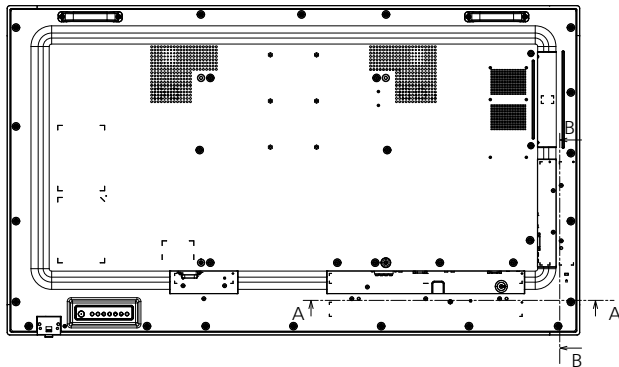

3: Based on VESA CVT-RB (Reduced Blanking) standard

4: YCbCr420 format only supported

5: Signals with ○ in the Plug and Play-supported signal column are the ones written in EDID (Extended Display Identification Data) of this unit.

**Drawing of terminals**

View from back

Magnified figure of terminal b

Magnified figure of terminal a

**Sectional view of terminal a**

(AUDIO OUT / DIGITAL LINK LAN / SERIAL IN / LAN / IR IN / IR OUT / USB / PC IN / DisplayPort IN / DisplayPort OUT)