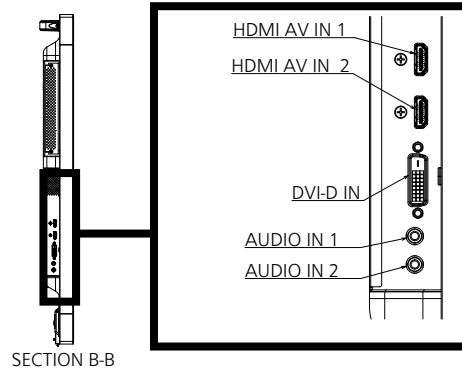

For signals without ○ in the Plug and Play-supported signal column, resolutions may not be selected on the PC side even if this unit supports those signals.

Note

- An auto detected signal format may be differently displayed from the actual input signal.
- [ i ] shown after the number of dots of resolution means the interlace signal.
- When 1080/30PsF signal and 1080/25PsF signal are input, they are processed as 1080/60i signal and 1080/50i signal, and then displayed.
- When a 1920 x 2160/60 signal (dot clock frequency 297.00 MHz, DIGITAL LINK format) is input Display as 3840 x 2160 / 60p.

**Drawing of terminals**

View from back

Magnified figure of terminal b

Magnified figure of terminal a

**Sectional view of terminal a**

(AUDIO OUT / DIGITAL LINK LAN / SERIAL IN / LAN / IR IN / IR OUT / USB / PC IN / DisplayPort IN / DisplayPort OUT)