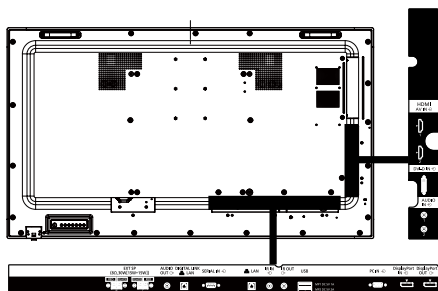

**REMOTE CONTROL TRANSMITTER**

Power Requirements	DC 3 V (2 x AAA Size batteries)
Operating distance	Approx. 7 m (23 ft) <sup>1</sup>
Weight	Approx. 63 g (2.2 oz) including batteries
Dimensions (W x H x D)	48 x 134 x 20 mm (1.9" x 5.3" x 0.8")

<sup>1</sup> When operated directly in front of receptor.

**DIMENSIONS**

**CONNECTION TERMINAL**

**STANDARD (CERTIFICATIONS)**

SAFETY REGULATIONS	UL ANSI / UL 62368-1: 2014 , 2nd Edition UL60950-1, 2nd Edition, 2014-10-14 CAN / CSA-C22.2 No. 62368-1-14, 2nd Edition Mexico: NOM
	CB) IEC 62368-1: 2014 (Second Edition) IEC 60950-1: 2005 (Second Edition) + Am 1: 2009 + Am 2: 2013 BEAB)
	BEAB) EU Deviation (EN62368-1:2014) (Second Edition) (EN60950-1:2006 + A11:2009 + A1:2010 + A12:2011+A2:2013) BEAB approval
RADIATION REGULATIONS	RCM) AS/NZS Deviation (AS/NZS 62368-1:2018 , Second Edition)
	FCC) FCC CFR 47, Part 15, Subpart B 2015 Class A ANSI C63.4-2014 ICES-003 Issue6: 2016
	CE) EN55032: 2012 EN55024: 2010, EN55035 EN61000-3-2: 2014 EN61000-3-3: 2013
	RCM) AS / NZS CISPR32:2013 RCM Mark