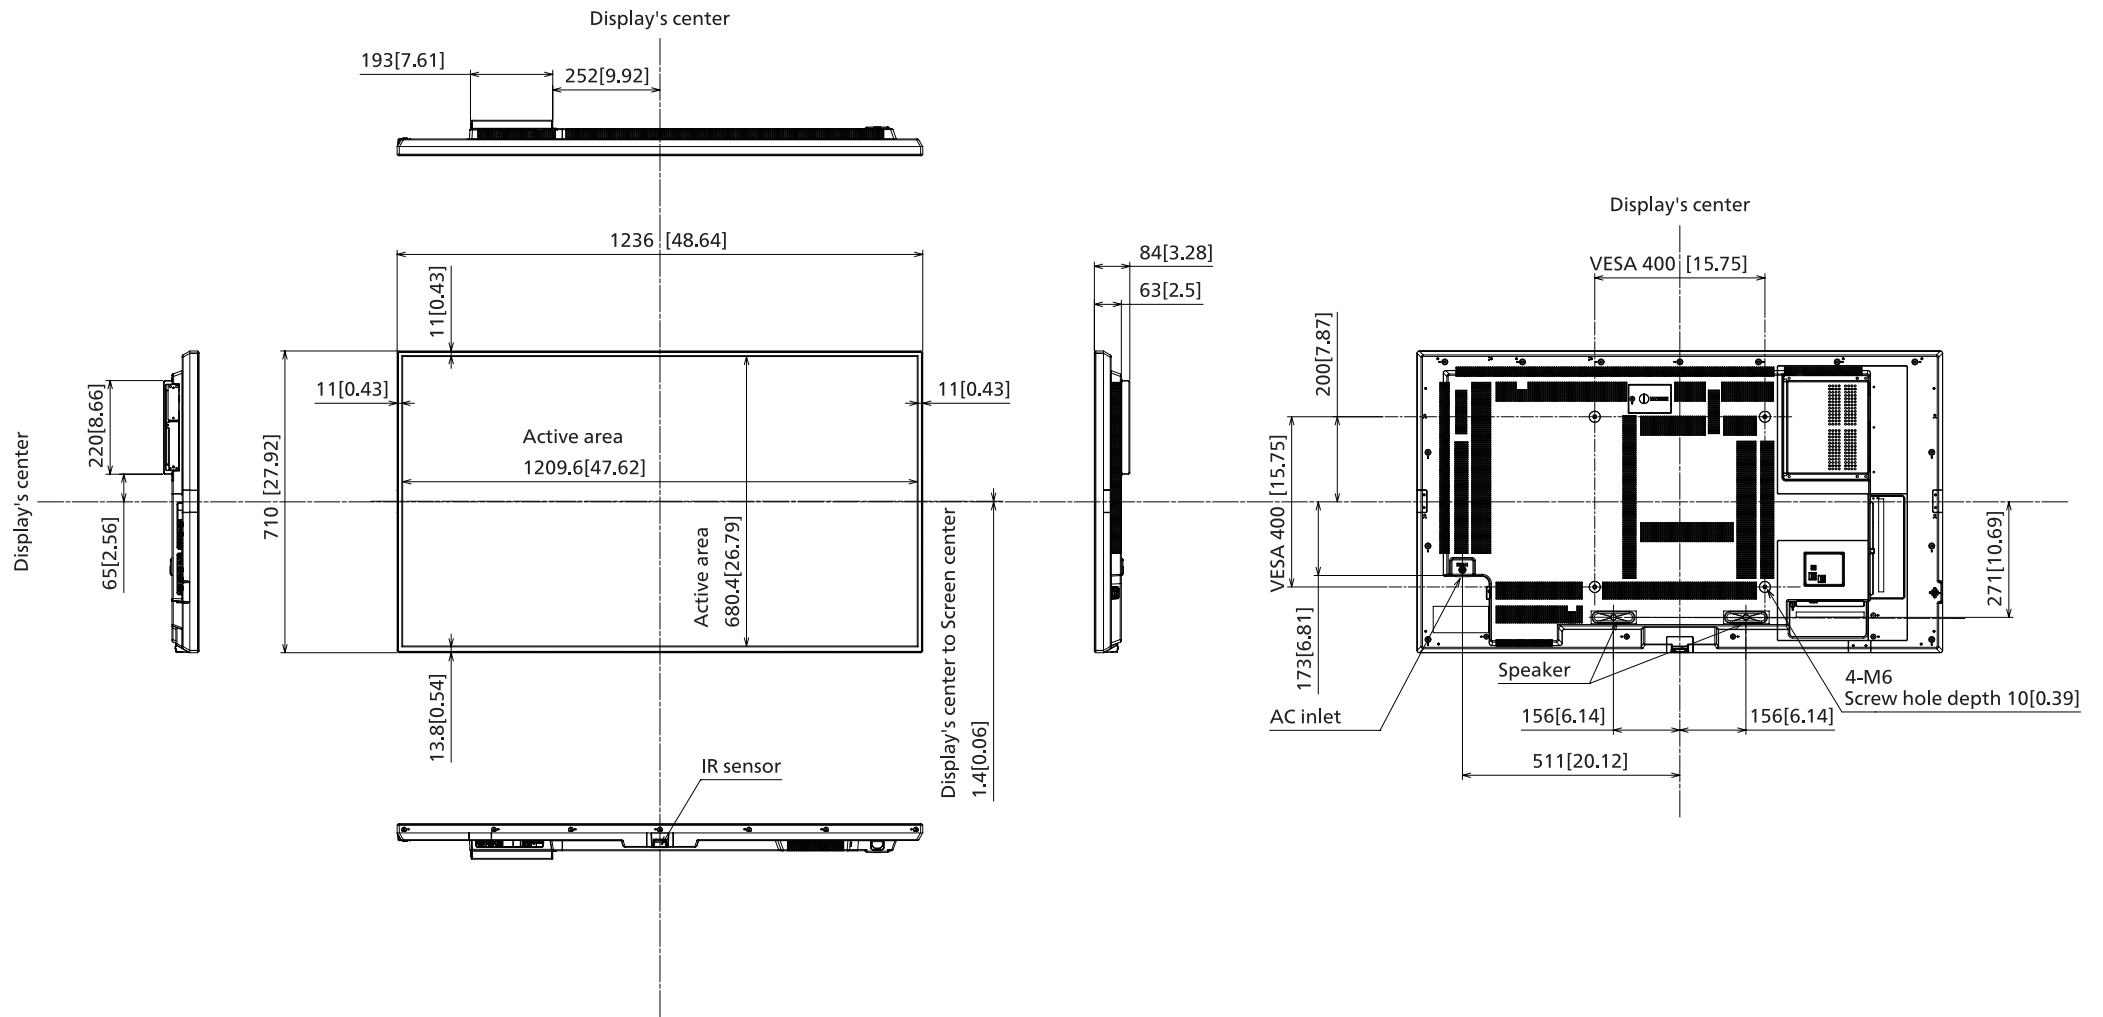

# 55-inch Class 4K UHD LCD Display

## TH-55SQE2

27-Mar-2023  
Unit : mm [inches]

Design and specification subject to change without notice.