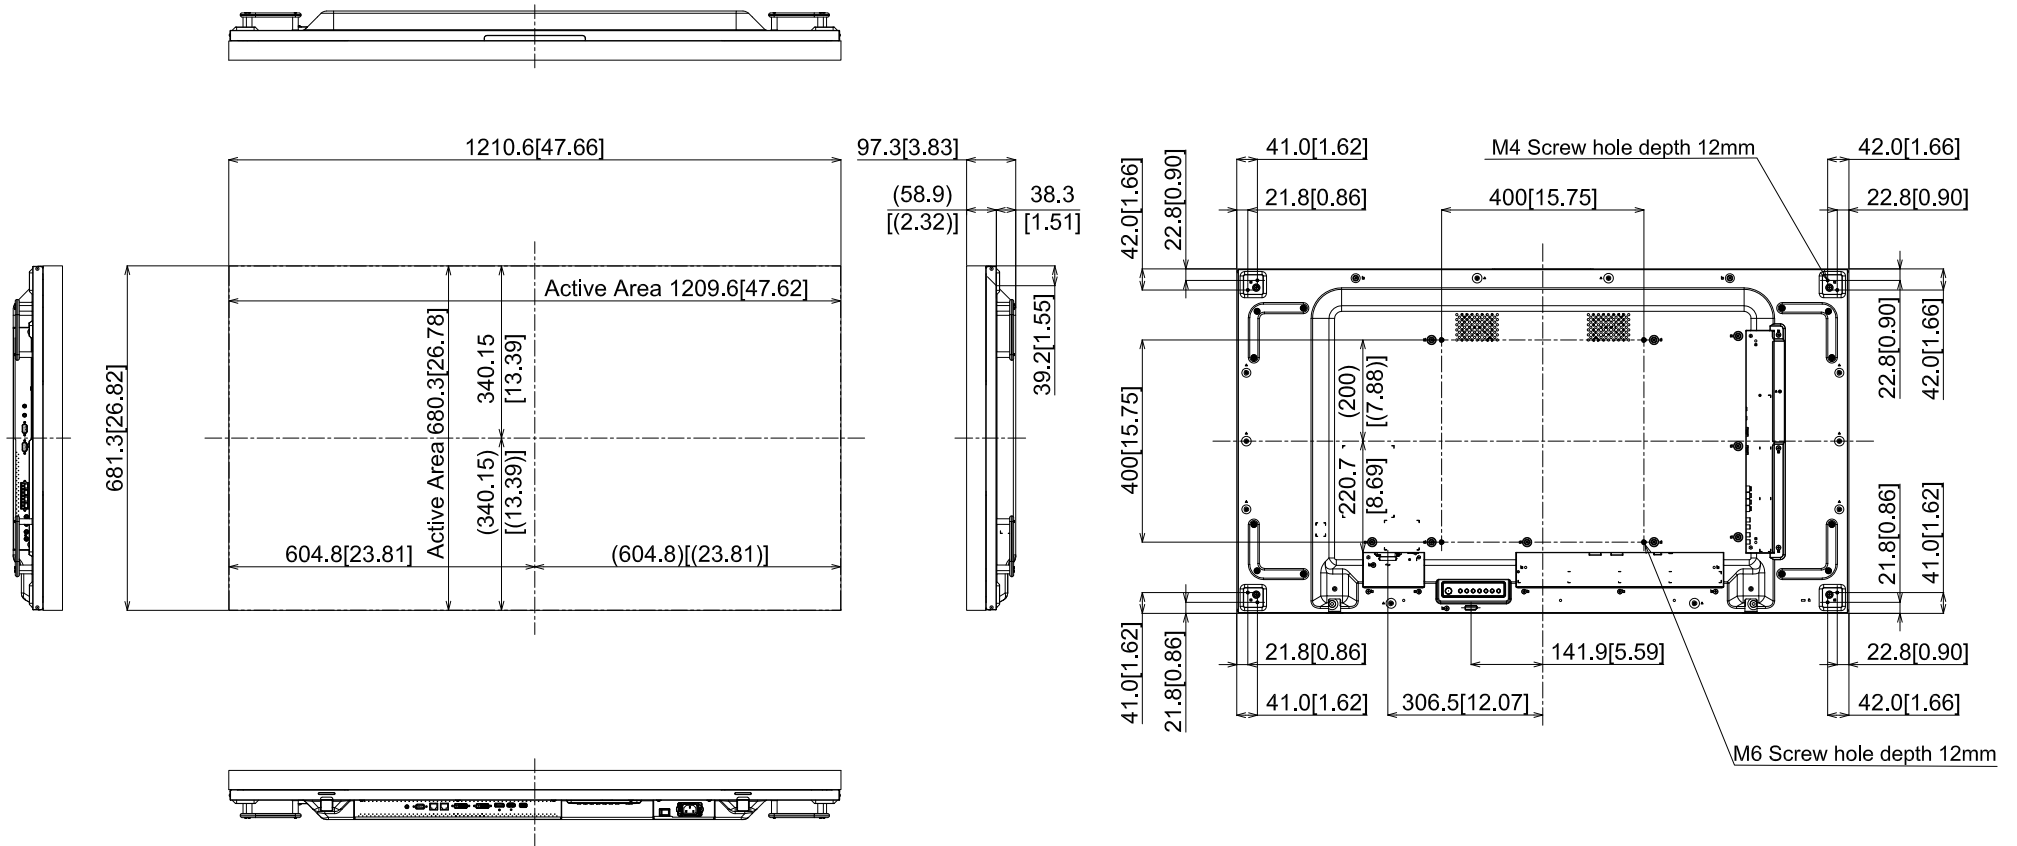

55-inch Class Video Wall Display

TH-55VF2H/TH-55VF2

15-March-2022
Unit : mm [inches]

Design and specification subject to change without notice.