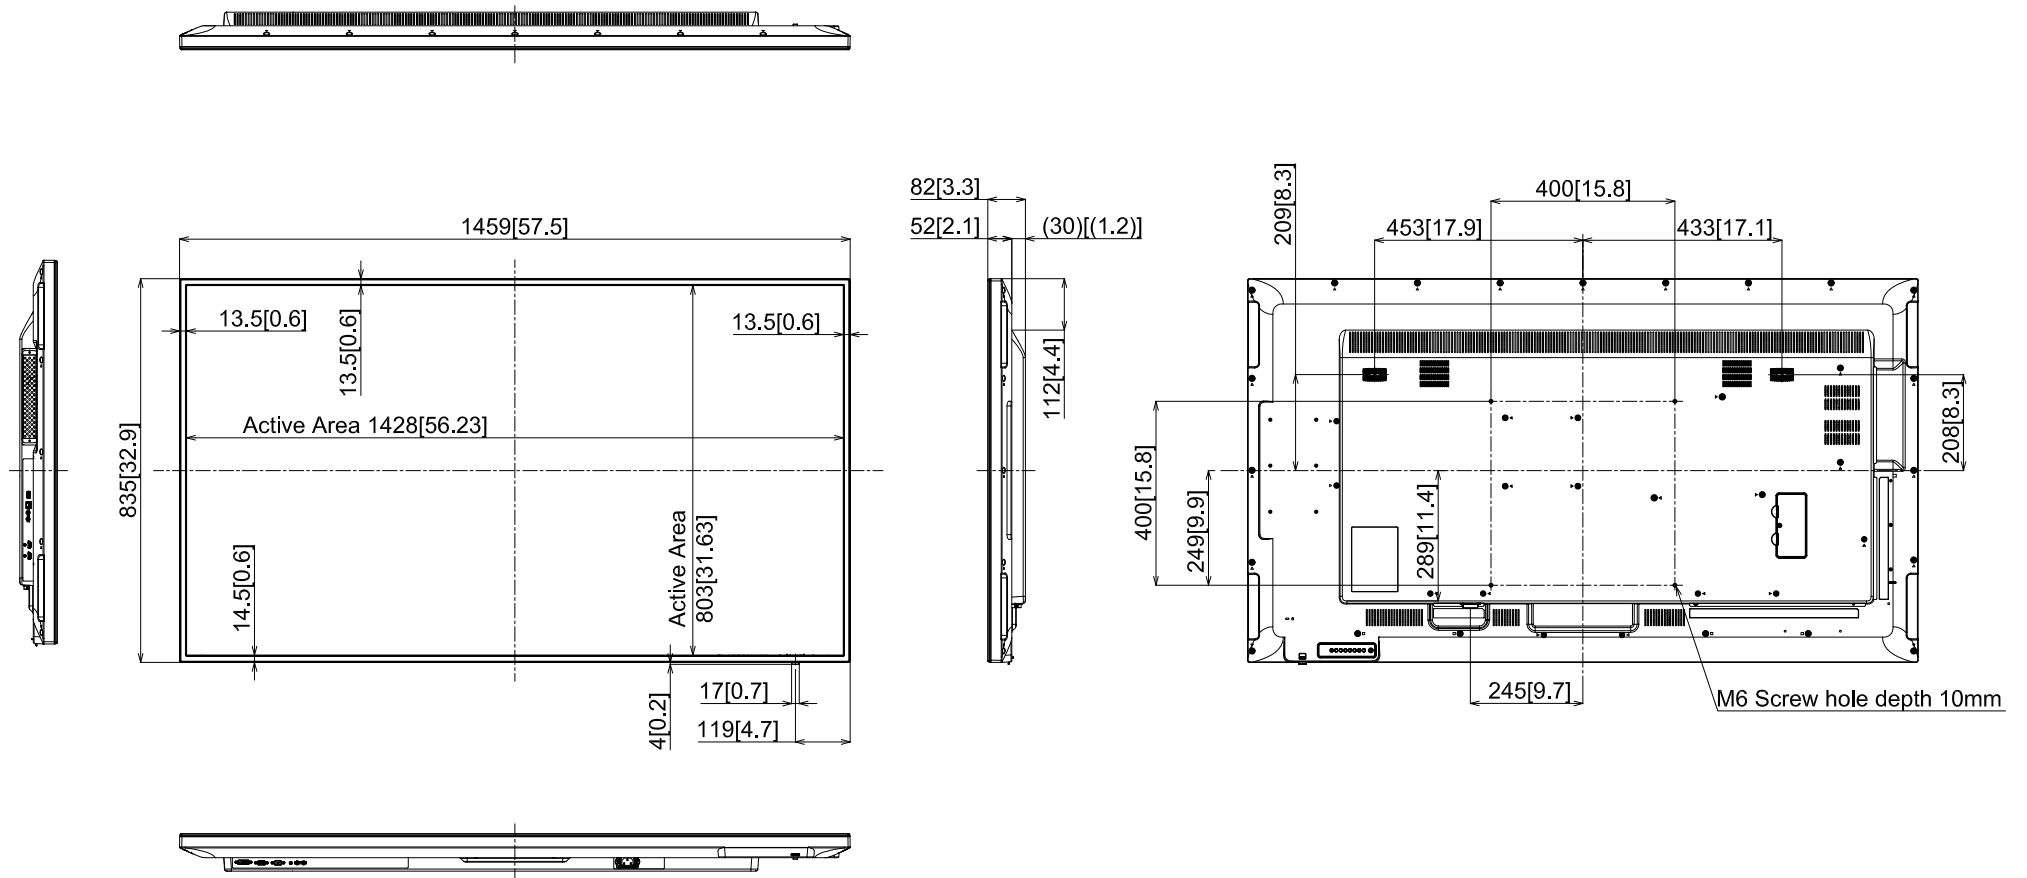

# 65-inch Class 4K UHD LCD Display

## TH-65EQ1

15-March-2022

Unit : mm [inches]

Design and specification subject to change without notice.