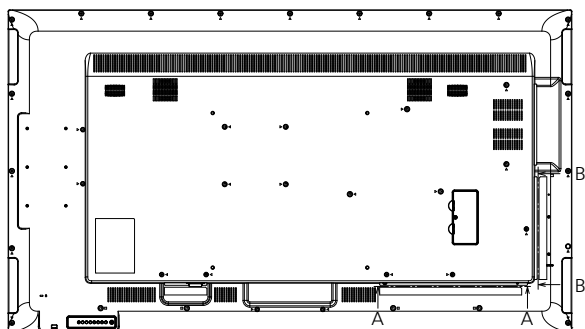

Drawing of terminals

View from back