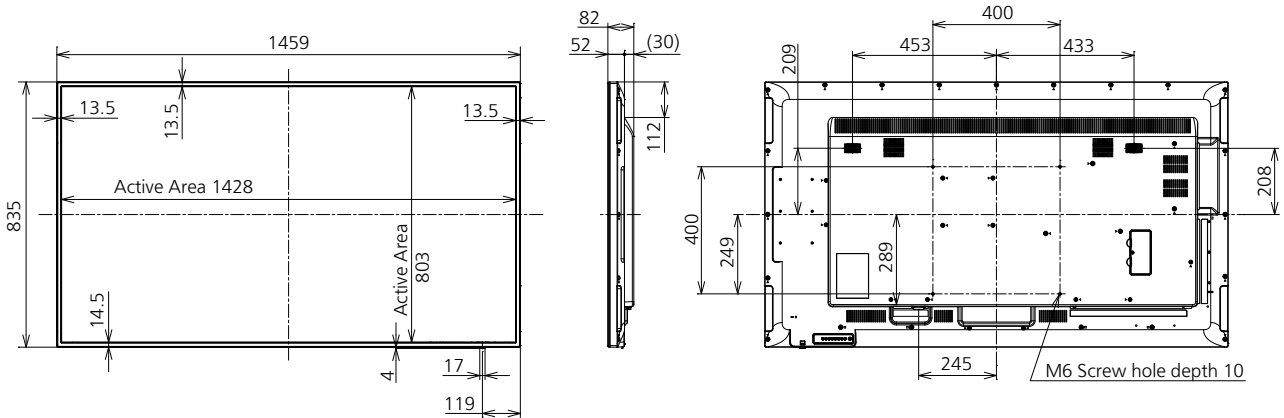

#### ■ MECHANICAL

Dimension (W x H x D)	1459 x 835 x 82 mm
Weight	Approx. 27 kg
Bezel Color	Black
Bezel Width	T/L/R 13.5 mm B 14.5 mm
Carton Dimensions (W x H x D)	1655 x 1078 x 280 mm
Gross Weight	Approx. 38 kg
Cabinet Material	Front: Plastic / Back: Plastic
Pitch for Wall-Hanging	VESA Compliant 400 x 400 mm (Installed by: M6 screws / Screw hole depth 10 mm)

<sup>1</sup> The availability varies depending on the country.

**DIMENSIONS**

Cautions: This drawing is not a scale  
Units : mm

**CONNECTION TERMINAL**

<sup>1</sup> Specifications and appearance are subject to change without notice.