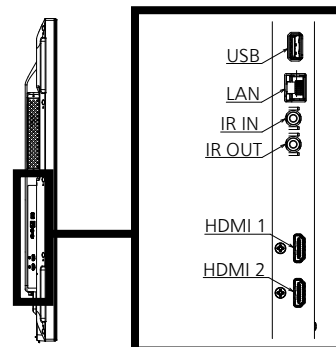

3: Based on VESA CVT-RB (Reduced Blanking) standard

4: Signals with ● in the plug and play compatible signal column is the signal described in the EDID (extended display identification data) of the display. For the signals without ● in the plug and play compatible signal column, the resolution may not be selected on the computer even if the display is supporting it.

**Drawing of terminals**

View from back

Magnified figure of terminal b

SECTION B-B

Magnified figure of terminal a

SECTION A-A

**Sectional view of terminal a**  
(AUDIO IN / AUDIO OUT / VIDEO AV IN / SERIAL IN / PC IN / DVI-D IN)