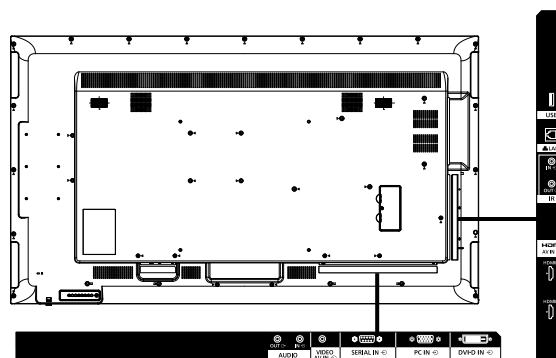

**COMPATIBLE SOFTWARE**

Multi Monitoring & Control Software	Ver.2.1 or later
CMS Content Management Software	Ver.3.2 or later
Video Wall Manager	Ver1.9 or later

**OPTIONAL ACCESSORIES**

Pedestal	TY - ST55PE9
Wall-Hanging Bracket	TY-WK98PV1 <sup>1</sup>
Early Warning Software	ET-SWA100 / 105series
Basic license / 3-year license	(Depending on the license type, the symbol at the end of the part number is different.)

<sup>1</sup> The availability varies depending on the country.

**DIMENSIONS**

Cautions: This drawing is not a scale  
Units : mm

**CONNECTION TERMINAL**

<sup>1</sup> Specifications and appearance are subject to change without notice.