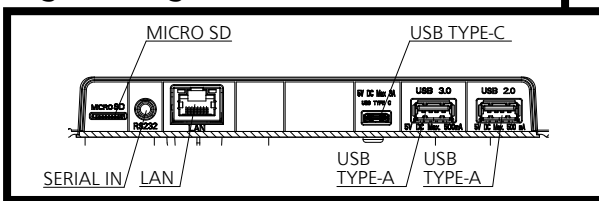

For signals without ○ in the Plug and Play-supported signal column, resolutions may not be selected on the PC side even if this unit supports those signals.

Note

- An auto detected signal format may be differently displayed from the actual input signal.
- [i] shown after the number of dots of resolution means the interlace signal.

● Drawing of terminals

View from back

Magnified figure of terminal b

Magnified figure of terminal a

Sectional view of terminal a
(MICRO SD / SERIAL IN / LAN / USB TYPE-C /
USB TYPE-A / USB TYPE-A)

Terminal a
65SQE2W Terminal (Bottom)

Units : mm (inches)

	MICRO SD	SERIAL	LAN	USB TYPE-C	USB TYPE-A
A	5.1 (0.2)	7.7 (0.3)	9.3 (0.36)	4.8 (0.18)	7.3 (0.28)
B	-	0.7 (0.02)	5.1 (0.2)	-	-
C	27.0 (1.06)				

Sectional view of terminal b
(HDMI OUT / HDMI 1 / DisplayPort INPUT /
AUDIO OUT / IR IN / HDMI 4 / HDMI 3 / HDMI 2)