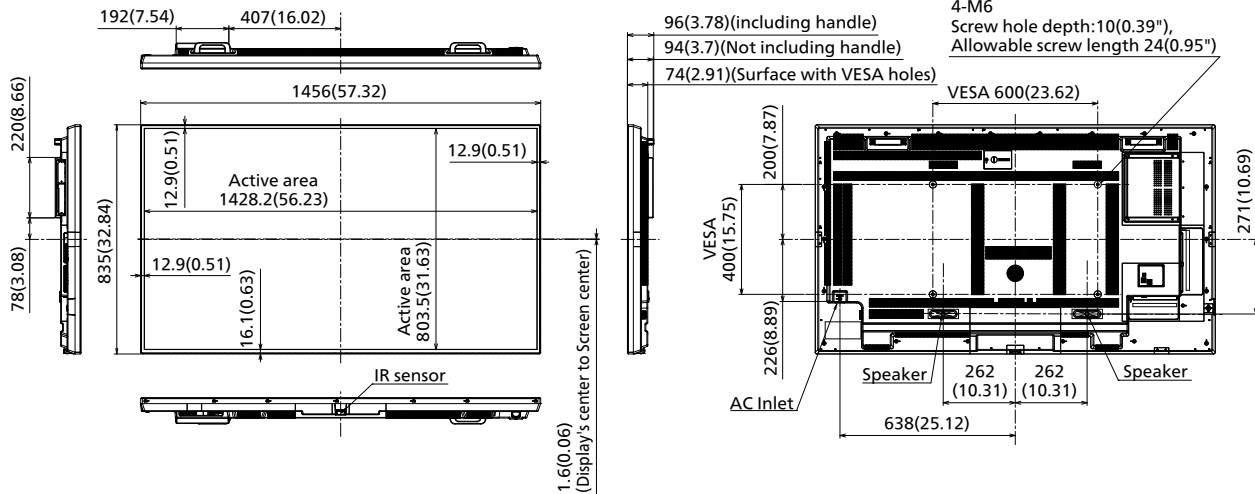

¹ In case of running for a long time, the moving image is recommended to be displayed. If you display a still picture for an extended period, the image retention might remain on the screen. However, image retention can gradually disappear by displaying movie images.

INCLUDED ACCESSORIES

- Remote Control - Batteries (AA Size) x 2
- AC cord x 4 (USA/EU/UK/AUS) (approx. 2 m (78.7"))
- IR sensor x 1 (cable length approx. 1480 mm (4.85 ft))
- IR Sensor Holder x 1 (Screw x 2)
- RS232C cable x1 (Approx. 1 m (3.28 ft)) - Clamper x 3

STANDARD (CERTIFICATIONS)

SAFETY REGULATIONS	UL 62368-1, CSA C22.2 No. 62368-1 EN62368-1 AS/NZS 62368.1
RADIATION REGULATIONS	FCC 47 CFR Part 15 Subpart B, ICES-003 EN55032, EN55035, EN61000-3-2, EN61000-3-3 AS/NZS CISPR 32

WIRELESS LAN

Compliance standard	IEEE 802.11 a/b/g/n/ac Dualband (Wireless LAN Standard protocol)
Channel	CH 1-13, CH 36-64, CH 100-140
Communication range	Approx. 30 m (Depends on usage environment)

Bluetooth®

Supported version	Bluetooth® 5.1
Profile	HID / A2DP

REMOTE CONTROL TRANSMITTER

Power Requirements	DC 3 V (AA Size batteries x 2)
Operating distance¹	Approx. 7 m/23 ft
Weight	Approx. 111 g (3.92 oz) including batteries
Dimensions (W x H x D)	51 x 161 x 27 mm (2.00" x 6.34" x 1.07")

¹ When operated directly in front of the display screen.

OPTIONAL ACCESSORIES

Early warning software	ET-SWA 100 / 105 series

DIMENSIONS

Cautions: This drawing is not a scale
Units: mm (inches)