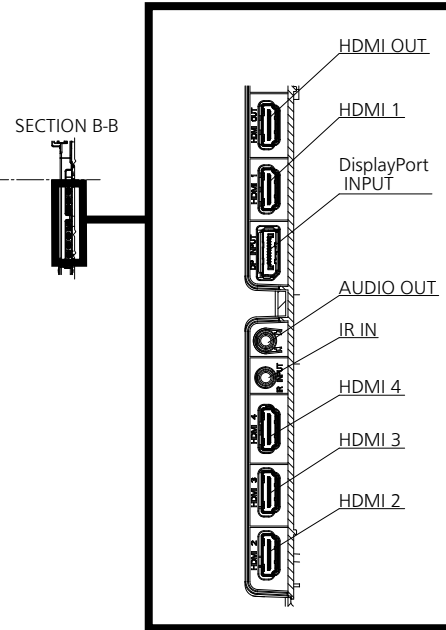

For signals without ○ in the Plug and Play-supported signal column, resolutions may not be selected on the PC side even if this unit supports those signals.

Note

- An auto detected signal format may be differently displayed from the actual input signal.
- [i] shown after the number of dots of resolution means the interlace signal.

● Drawing of terminals

View from back

Magnified figure of terminal b

Magnified figure of terminal a

Sectional view of terminal a
(MICRO SD / SERIAL IN / LAN / USB TYPE-C /
USB TYPE-A / USB TYPE-A)

Terminal a
65SQE2W Terminal (Bottom)

Units : mm (inches)

	MICRO SD	SERIAL	LAN	USB TYPE-C	USB TYPE-A
A	5.1 (0.2)	7.7 (0.3)	9.3 (0.36)	4.8 (0.18)	7.3 (0.28)
B	-	0.7 (0.02)	5.1 (0.2)	-	-
C	27.0 (1.06)				

Sectional view of terminal b
(HDMI OUT / HDMI 1 / DisplayPort INPUT /
AUDIO OUT / IR IN / HDMI 4 / HDMI 3 / HDMI 2)