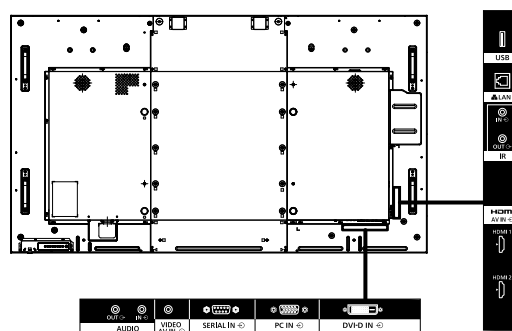

¹ When operated directly in front of receptor.

INCLUDED ACCESSORIES

- Remote Control - Batteries (AAA size) x 2
- 4-pole mini plug conversion cable - AC cord (approx. 2.0 m (79"))
- Clamper x 3 - USB Memory cover x 1
- CD-ROM / User Manual - Operating Instruction Book

COMPATIBLE SOFTWARE

Multi Monitoring & Control Software	Ver.2.1 or later
CMS Content Management Software	Ver.3.2 or later
Video Wall Manager	Ver1.9 or later

OPTIONAL ACCESSORIES

Wall-Hanging Bracket	TY-WK98PV1 ¹
Pedestal	TY - ST75PE9
Early Warning Software	ET-SWA100 / 105series
Basic license / 3-year license	(Depending on the license type, the symbol at the end of the part number is different.)

¹ The availability varies depending on the country.

DIMENSIONS

Cautions: This drawing is not a scale
Units : mm (inch)

CONNECTION TERMINAL

¹ Specifications and appearance are subject to change without notice.