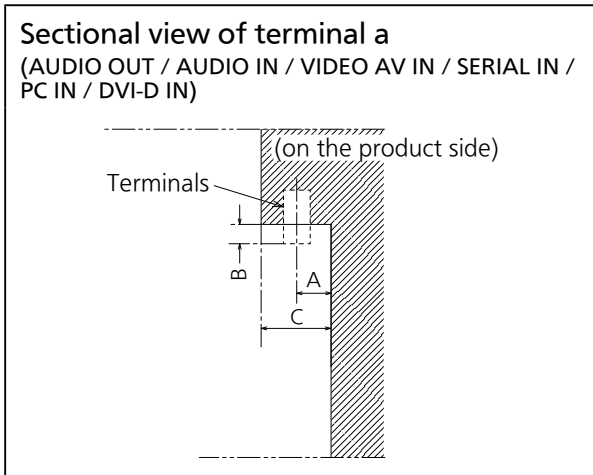

Drawing of terminals

View from back

Magnified figure of terminal b

SECTION B-B

Magnified figure of terminal a

Terminal a
75EQ1W Terminal (Bottom)

Units : mm (inch)

	AUDIO IN/OUT VIDEO AV IN	SERIAL IN	PC IN	DVI-D IN
A	18.9 (0.74)	19.6 (0.77)	19.6 (0.77)	16.4 (0.68)
B	1.7 (0.06)	5.3 (0.2)	5.3 (0.2)	5.6 (0.22)
C	32.2 (1.27)			

Terminal b
75EQ1W Terminal (Side)

Units : mm (inch)

	USB	LAN	IR IN/OUT	HDMI
A	17.7 (0.7)	16.9 (0.67)	18.0 (0.71)	15.6 (0.62)
B	-	-	1.7 (0.06)	-
C	32.2 (1.27)			

1 Due to the construction of terminal, some types of connecting cable or USB memory device cannot be used.
Be sure to use connecting cable or USB memory device after confirmation in this drawing.