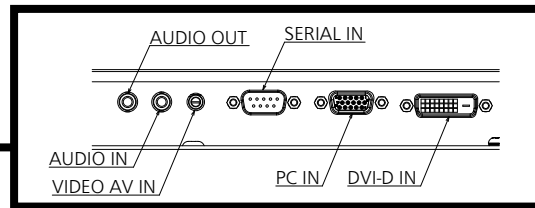

Drawing of terminals

View from back

Magnified figure of terminal b

SECTION B-B

Magnified figure of terminal a

Terminal a
75EQ1W Terminal (Bottom)

Units : mm (inch)

	AUDIO IN/OUT VIDEO AV IN	SERIAL IN	PC IN	DVI-D IN
A	18.9 (0.74)	19.6 (0.77)	19.6 (0.77)	16.4 (0.68)
B	1.7 (0.06)	5.3 (0.2)	5.3 (0.2)	5.6 (0.22)
C	32.2 (1.27)			