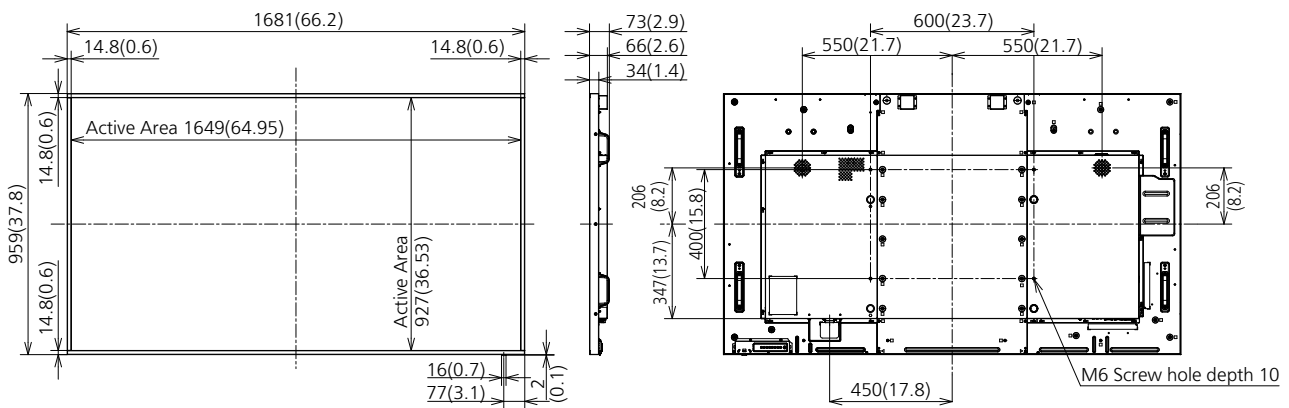

● Product specification (design and specification subject to change without notice)

■ DISPLAY PANEL

Screen Size (Diagonal)	75-inch (1892 mm)
Panel type / Backlight	IPS / Edge-LED
Aspect ratio	16:9
Effective Display Area (W x H)	1649 x 927 mm (64.95" x 36.53")
Resolution (H x V)	3840 x 2160
Brightness	350 cd/m ² (Typ)
Contrast Ratio	1200:1 (Typ)
Dynamic Contrast Ratio	50000:1
Max. Display Colors	Approx. 1.07 Billion
Response Time	8.0 ms (Typ) (G to G)
Viewing Angle (Horizontal / Vertical)	178° / 178° (CR ≥ 10)
Panel Life Time ¹	Approx. 50000 hours
Panel Surface Treatment	Anti-glare type (Haze 28%)

¹ Based on IEC 62087 Ed.2 measurement method

■ MECHANICAL

Dimension (W x H x D) including handles	1681 x 959 x 73 mm (66.19" x 37.76" x 2.88")
not including handles	1681 x 959 x 66 mm (66.19" x 37.76" x 2.60")
Weight	Approx. 56 kg (123.5 lbs)
Bezel Color	Black
Bezel Width	T/R/L/B 14.8 mm (0.58")
Carton Dimensions (W x H x D)	1832 x 1283 x 280 mm (72.13" x 50.52" x 11.03")
Gross Weight	71 kg (156.6 lbs)
Cabinet Material	Front: Metal / Back: Metal
Pitch for Wall-Hanging	VESA Compliant 600 x 400 mm (23.62" x 15.8") (Installed by: M6 screws / Screw hole depth 10 mm (0.4"))

¹ The availability varies depending on the country.

DIMENSIONS

Cautions: This drawing is not a scale
Units : mm (inch)

CONNECTION TERMINAL

¹ Specifications and appearance are subject to change without notice.