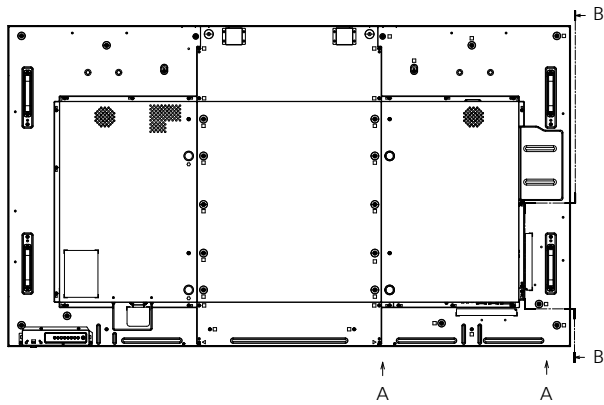

Drawing of terminals

View from back