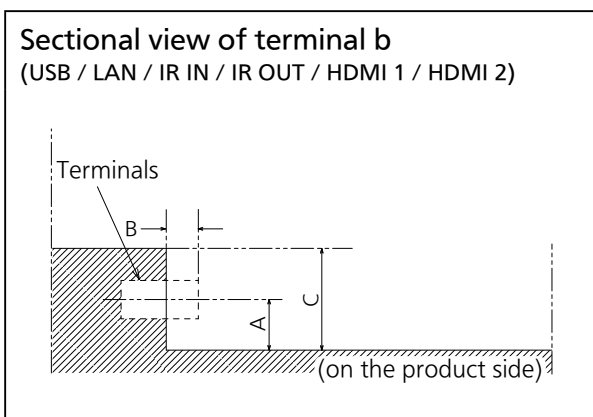

Drawing of terminals

View from back

Magnified figure of terminal b

SECTION B-B

Magnified figure of terminal a

Terminal a
75EQ1W Terminal (Bottom)

Units : mm (inch)

	AUDIO IN/OUT VIDEO AV IN	SERIAL IN	PC IN	DVI-D IN
A	18.9 (0.74)	19.6 (0.77)	19.6 (0.77)	16.4 (0.68)
B	1.7 (0.06)	5.3 (0.2)	5.3 (0.2)	5.6 (0.22)
C	32.2 (1.27)			

Terminal b
75EQ1W Terminal (Side)

Units : mm (inch)

	USB	LAN	IR IN/OUT	HDMI
A	17.7 (0.7)	16.9 (0.67)	18.0 (0.71)	15.6 (0.62)
B	-	-	1.7 (0.06)	-
C	32.2 (1.27)			

1 Due to the construction of terminal, some types of connecting cable or USB memory device cannot be used.
Be sure to use connecting cable or USB memory device after confirmation in this drawing.