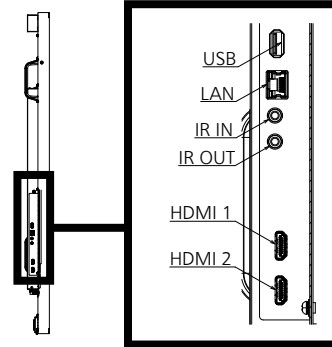

Magnified figure of terminal b

SECTION B-B

Magnified figure of terminal a