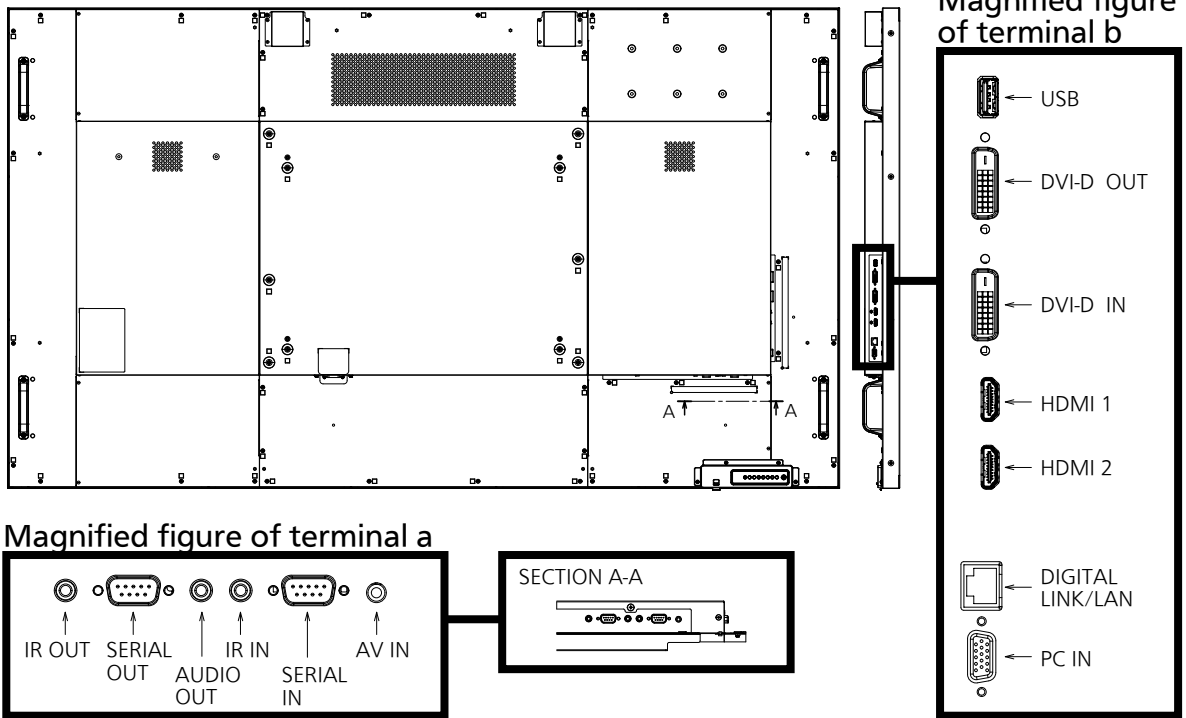

View from back

**Terminal a**  
80SF2HW Terminal (Side)

Units : mm

	IR IN/OUT	SERIAL IN/OUT	AUDIO OUT	AV IN
A		17.3		16.5
B	2.7	5.2	2.7	1.7
C	39			

**Terminal b**  
80SF2HW Terminal (Bottom)

Units : mm

	USB	DVI-D IN/OUT	HDMI	DIGITAL LINK/LAN	PC IN
A	15.0	16.0	14.2	16.0	17.2
B		5.6			5.3
C	39				