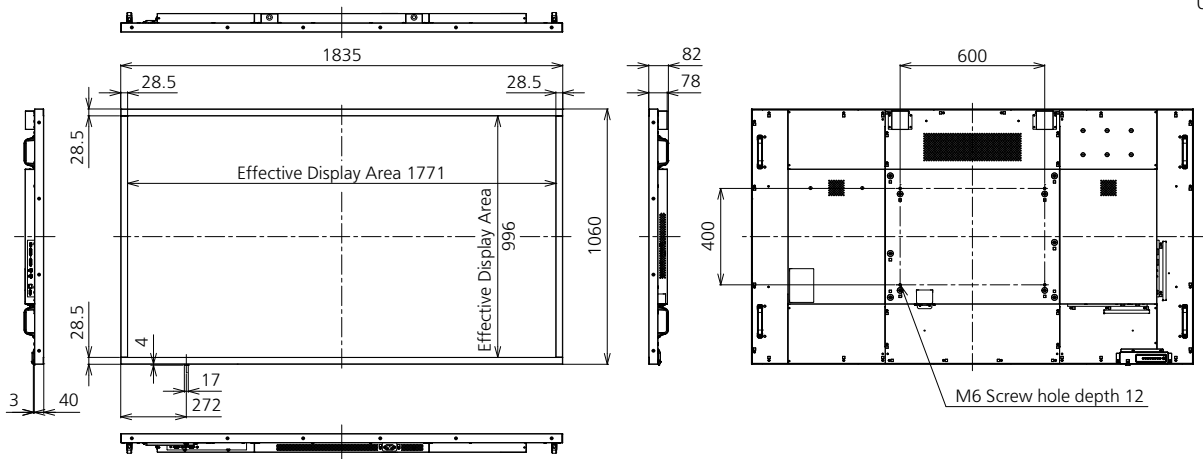

REMOTE CONTROL TRANSMITTER

Power Requirements	DC 3 V (2 x AAA Size batteries)
Operating distance	Approx. 7 m*
Weight	Approx. 63 g
Dimensions (W x H x D)	48 x 134 x 20 mm

*When operated directly in front of receptor.

STANDARD (CERTIFICATIONS)

SAFETY REGULATIONS	EU:EN60950-1:2006 + A11:2009 + A1:2010 + A12:2011+A2:2013 BEAB approval IEC60950-1 AS/NZS Deviation
RADIATION REGULATIONS	EN55032:2012+AC:2013 (CLASS A) EN55024:2010, EN61000-3-2:2014, EN61000-3-3:2013 IEC61000-4-2:2008, IEC61000-4-3:2010 IEC61000-4-4:2012, IEC61000-4-5:2005 IEC61000-4-6:2013, IEC61000-4-8:2009 IEC61000-4-11:2004 AS/NZS CISPR32:2013 RCM Mark

INCLUDED ACCESSORIES

- AC cord (2.0 m) - Remote Control - Batteries (AAA size) x 2
- Clamper x 3 - CD-ROM / User Manual - Operating Instruction book

Compatible Software

Multi Monitoring & Control Software	Ver 2.0 or later
Content Management Software	Ver 3.1 or later
Video Wall Manager	Ver 1.8 or later

OPTIONAL ACCESSORIES

Pedestal Stand	TY-ST75PE9
Early Warning Software*	ET-SWA100series
Basic license / 3-year license	(Depending on the license type, the symbol at the end of the part number is different.)
Video wall manager	TY-VUK10
Automatic Display Adjustment Upgrade Kit	(It becomes correspondence of Ver 1.8 or later)
Digital interface box	ET-YFB100
DIGITAL LINK Switcher	ET-YFB200

*Multi-Monitoring Control Software Ver 2.0 or later is required.

DIMENSIONS

Cautions: This drawing is not a scale
Units : mm