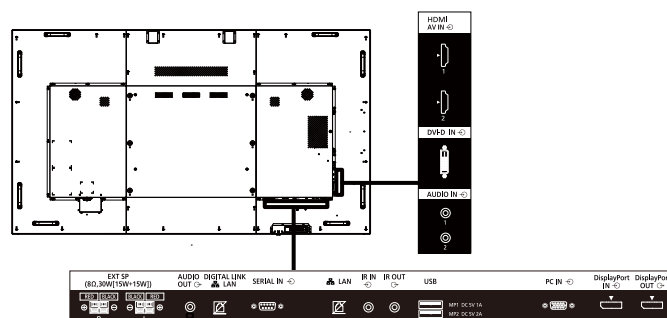

**COMPATIBLE SOFTWARE**

Multi Monitoring & Control Software	Ver 2.0 or later
CMS Content Management Software	Ver 3.1 or later
Video Wall Manager	Ver 1.8 or later

**OPTIONAL ACCESSORIES**

Wall - hanging Bracket	TY - WK98PV1
Early Warning Software <sup>1</sup> Basic license / 3-year license	ET-SWA 100 / 105series (Depending on the license type, the symbol at the end of the part number is different.)
Video wall manager Automatic Display Adjustment Upgrade Kit	TY-VUK10

<sup>1</sup> Multi-Monitoring Control Software Ver 2.0 or later is required.

**DIMENSIONS**

Cautions: This drawing is not a scale  
Units : mm (inches)

**CONNECTION TERMINAL**

1 Specifications and appearance are subject to change without notice.