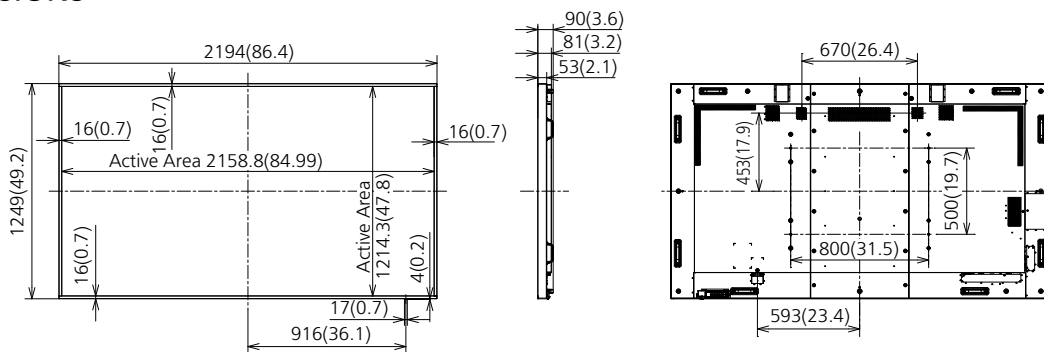

¹ When operated directly in front of receptor.

STANDARD (CERTIFICATIONS)

SAFETY REGULATIONS	UL60950-1, 2nd Edition, 2014-10-14 CSA C22.2 No. 60950-1-07, 2nd Edition, 2014-10 Mexico: UL Certificate of Compliance (UL Mexico issue) EU:EN60950-1:2006 + A11:2009 + A1:2010 + A12:2011+A2:2013 BEAB approval IEC60950-1 AS/NZS Deviation
RADIATION REGULATIONS	FCC 47 CFR, Part 15, Subpart B Class A ANSI C63.4-2014 ICES-003 EN55032:2012+AC:2013 (CLASS A), EN55035 EN55024:2010, EN61000-3-2:2014, EN61000-3-3:2013 IEC61000-4-2:2008, IEC61000-4-3:2010, IEC61000-4-4:2012 IEC61000-4-5:2005, IEC61000-4-6:2013, IEC61000-4-8:2009 IEC61000-4-11:2004 AS/NZS CISPR32:2013 RCM Mark

INCLUDED ACCESSORIES

- Remote Control - Batteries (AAA size) x 2 - Clamper x 3
- USB memory cover x 1 - SLOT adapter x 1
- AC cord (approx. 2.0 m (79")) - CD-ROM / User Manual
- Operating Instruction Book

COMPATIBLE SOFTWARE

Multi Monitoring & Control Software	Ver 2.0 or later
CMS Content Management Software	Ver 3.1 or later
Video Wall Manager	Ver 1.8 or later

OPTIONAL ACCESSORIES

Wall - hanging Bracket	TY - WK98PV1
Early Warning Software¹ Basic license / 3-year license	ET-SWA 100 / 105series (Depending on the license type, the symbol at the end of the part number is different.)
Video wall manager Automatic Display Adjustment Upgrade Kit	TY-VUK10

¹ Multi-Monitoring Control Software Ver 2.0 or later is required.

DIMENSIONS

Cautions: This drawing is not a scale
Units : mm (inches)