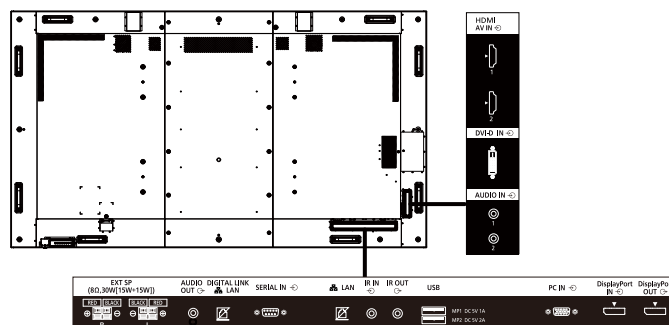

COMPATIBLE SOFTWARE

Multi Monitoring & Control Software	Ver 2.0 or later
CMS Content Management Software	Ver 3.1 or later
Video Wall Manager	Ver 1.8 or later

OPTIONAL ACCESSORIES

Wall - hanging Bracket	TY - WK98PV1
Early Warning Software ¹ Basic license / 3-year license	ET-SWA 100 / 105series (Depending on the license type, the symbol at the end of the part number is different.)
Video wall manager Automatic Display Adjustment Upgrade Kit	TY-VUK10

¹ Multi-Monitoring Control Software Ver 2.0 or later is required.

DIMENSIONS

Cautions: This drawing is not a scale
Units : mm (inches)

CONNECTION TERMINAL

¹ Specifications and appearance are subject to change without notice.