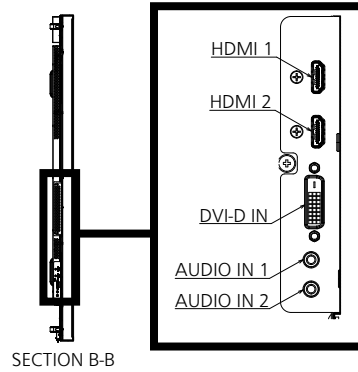

For signals without ○ in the Plug and Play-supported signal column, resolutions may not be selected on the PC side even if this unit supports those signals.

Note

- An auto detected signal format may be differently displayed from the actual input signal.
- [i] shown after the number of dots of resolution means the interlace signal.
- When 1080/30PsF signal and 1080/25PsF signal are input, they are processed as 1080/60i signal and 1080/50i signal, and then displayed.
- When a 1920 x 2160/60 signal (dot clock frequency 297.00 MHz, DIGITAL LINK format) is input Display as 3840 x 2160 / 60p.

Drawing of terminals

View from back

Magnified figure of terminal b

Magnified figure of terminal a

Sectional view of terminal a

(AUDIO OUT / DIGITAL LINK LAN / SERIAL IN / LAN / IR IN / IR OUT / USB / PC IN / DisplayPort IN / DisplayPort OUT)