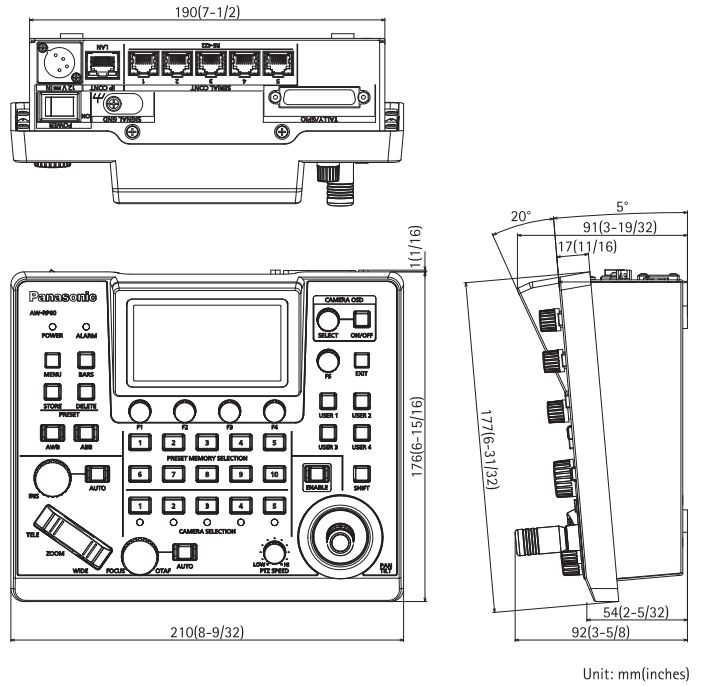

The new joystick supports smooth pan and tilt operations and ensures accurate capture of your target image. The grip of joystick is approximately 1.5 times larger than previous model AW-RP50, realizing more stable operation.

PoE*1 support/Advanced camera adjustment

PoE*1 support enables power supply and camera control to be delivered via a single ethernet cable. In addition to camera control operation, gamma, white balance and other color adjustment functions can be performed, making advanced camera adjustments possible.

*1: PoE is the abbreviation for Power over Ethernet. *2: Enable user button 5 through 8 by pressing the shift button.

<Rear View>

<Dimensions>

<Specifications>

Power Requirements	12 V DC (10.8 V to 13.2 V)	
PoE*	IEEE802.3af standard: 42 V to 57 V DC	
Current Consumption	0.9 A (XLR connector input), 0.3 A (PoE power supply)	
Mass	1.5 kg (3.31 lbs)	
Dimensions	W 210 mm x H 92 mm x D 177 mm (8-9/32 inches x 3-5/8 inches x 6-31/32 inches) (excluding protrusions)	
Display	3.5-type liquid crystal (QHD 960 x 540)	
Connection Specifications	No. of Connectable Cameras	200 (IP), 5 (RS422)
	Remote Camera Selection	5 (6 to 200 controlled from the LCD)
	No. of Camera Groups	40 (5 units/group)
	No. of Memory Presets	100