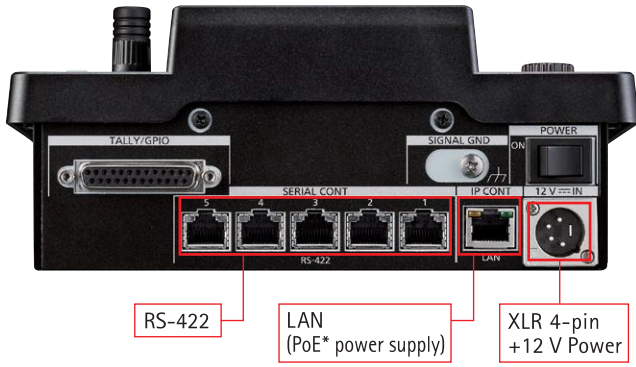

The new joystick supports smooth pan and tilt operations and ensures accurate capture of your target image. The grip of joystick is approximately 1.5 times larger than previous model AW-RP50, realizing more stable operation.

Flexible customization features

The controller is equipped with four user assignable buttons, to which up to eight functions*2 of your choice can be assigned. Each preset name can also be customized with a PC tool. These flexible features of the controller make it perfect for use in a wide range of environments, from lectures and corporate seminars to live streaming and broadcasting at amusement facilities.

PoE*1 support/Advanced camera adjustment

PoE*1 support enables power supply and camera control to be delivered via a single ethernet cable. In addition to camera control operation, gamma, white balance and other color adjustment functions can be performed, making advanced camera adjustments possible.

*1: PoE is the abbreviation for Power over Ethernet. *2: Enable user button 5 through 8 by pressing the shift button.

<Rear View>

<Dimensions>

<Specifications>

Power Requirements	12 V DC (10.8 V to 13.2 V)	
PoE*	IEEE802.3af standard: 42 V to 57 V DC	
Current Consumption	0.9 A (XLR connector input), 0.3 A (PoE power supply)	
Mass	1.5 kg (3.31 lbs)	
Dimensions	W 210 mm x H 92 mm x D 177 mm (8-9/32 inches x 3-5/8 inches x 6-31/32 inches) (excluding protrusions)	
Display	3.5-type liquid crystal (QHD 960 x 540)	
Connection Specifications	No. of Connectable Cameras	200 (IP), 5 (RS422)
	Remote Camera Selection	5 (6 to 200 controlled from the LCD)
	No. of Camera Groups	40 (5 units/group)
	No. of Memory Presets	100