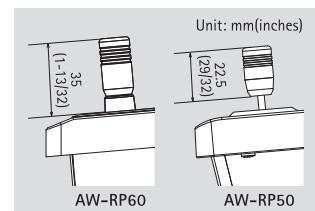

The new joystick supports smooth pan and tilt operations and ensures accurate capture of your target image. The grip of joystick is approximately 1.5 times larger than previous model AW-RP50, realizing more stable operation.

*1: PoE is the abbreviation for Power over Ethernet. *2: Enable user button 5 through 8 by pressing the shift button.

<Rear View>

<Dimensions>

<Specifications>

Power Requirements	12 V DC (10.8 V to 13.2 V)	
PoE*	IEEE802.3af standard: 42 V to 57 V DC	
Current Consumption	0.9 A (XLR connector input), 0.3 A (PoE power supply)	
Mass	1.5 kg (3.31 lbs)	
Dimensions	W 210 mm x H 92 mm x D 177 mm (8-9/32 inches x 3-5/8 inches x 6-31/32 inches) (excluding protrusions)	
Display	3.5-type liquid crystal (QHD 960 x 540)	
Connection Specifications	No. of Connectable Cameras	200 (IP), 5 (RS422)
	Remote Camera Selection	5 (6 to 200 controlled from the LCD)
	No. of Camera Groups	40 (5 units/group)
	No. of Memory Presets	100