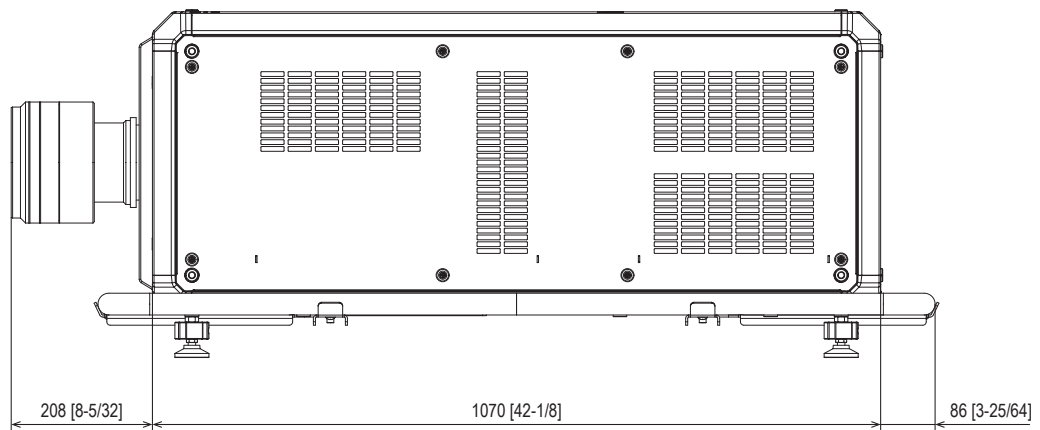

Dimensions

Figure attached to the [PT-RQ50K] projector

unit : mm (inch)

This illustration is not drawn to scale.
Please read the projector's spec file for throw distances.
Specifications subject to change without notice.