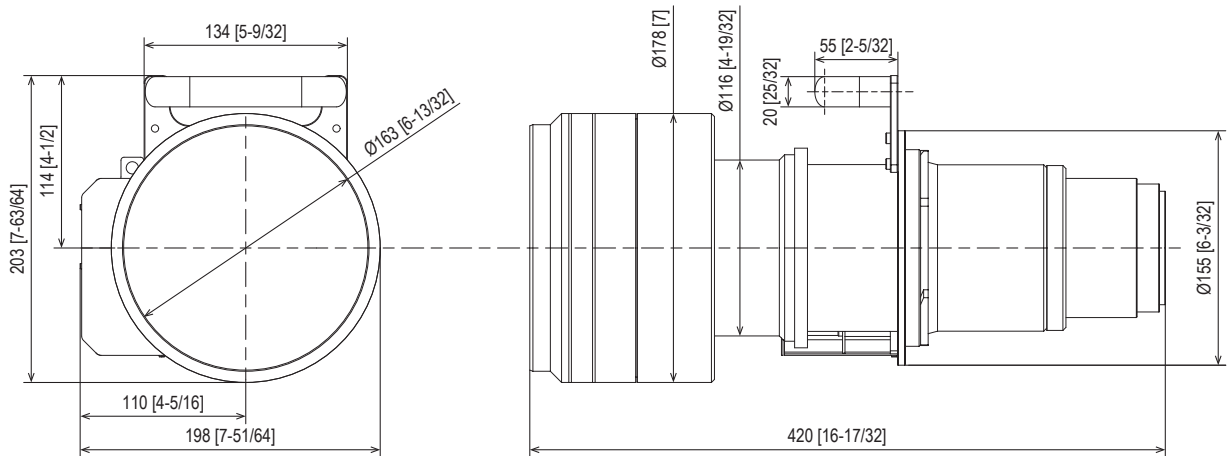

Zoom Lens

This zoom lens is designed for use with Panasonic's applicable projectors.

*Please use the lens only on the specified Panasonic projector.

Specifications

F value	2.5
Focal distance (f)	61.4 mm ~ 105.2 mm
Throw ratio	2.00~3.41:1 for PT-RQ50K (Aspect 17:9) 2.36~4.03:1 for PT-RQ50K (Aspect 16:10) 2.13~3.63:1 for PT-RQ50K (Aspect 16:9) 2.82~4.83:1 for PT-RQ50K (Aspect 4:3)
Dimensions (W × H × D)	198 mm × 203 mm × 420 mm (7-51/64 × 7-63/64 × 16-17/32 inches)
Weight	9.6 kg (21.2 lbs)
Applicable projector	PT-RQ50K

Dimensions

Figure attached to the [PT-RQ50K] projector

unit : mm (inch)

This illustration is not drawn to scale.
Please read the projector's spec file for throw distances.
Specifications subject to change without notice.