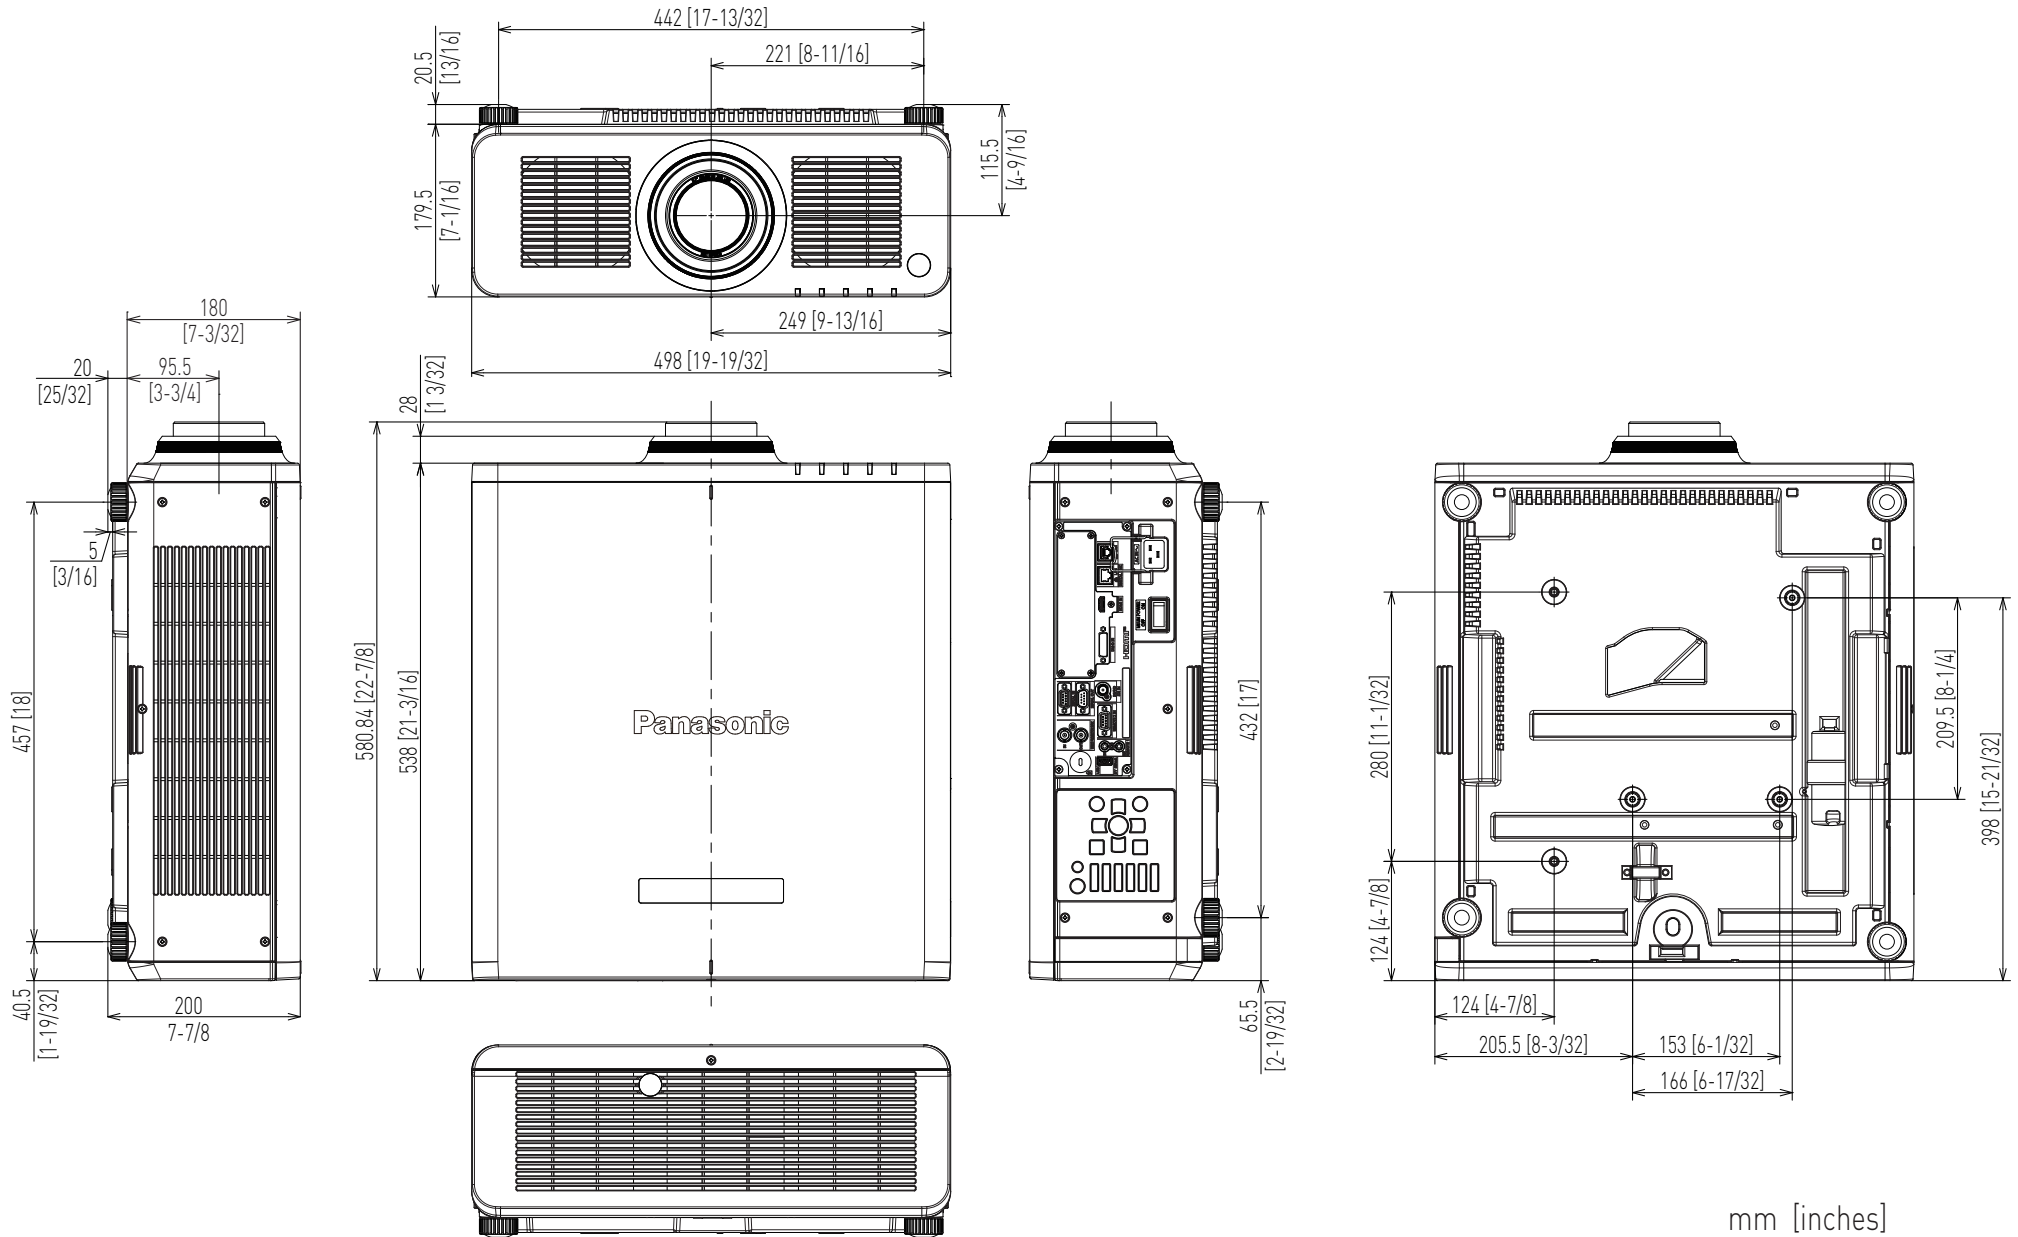

# Panasonic Projector

## PT-RCQ10/PT-RCQ80

mm [inches]

Design and specifications subject to change without notice.

This CAD shows the projector with the supplied ET-DLE170 lens

Oct 2019\_01