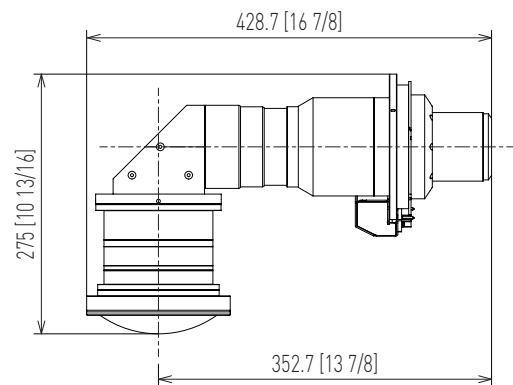

Panasonic Lens

ET-D3LEU100