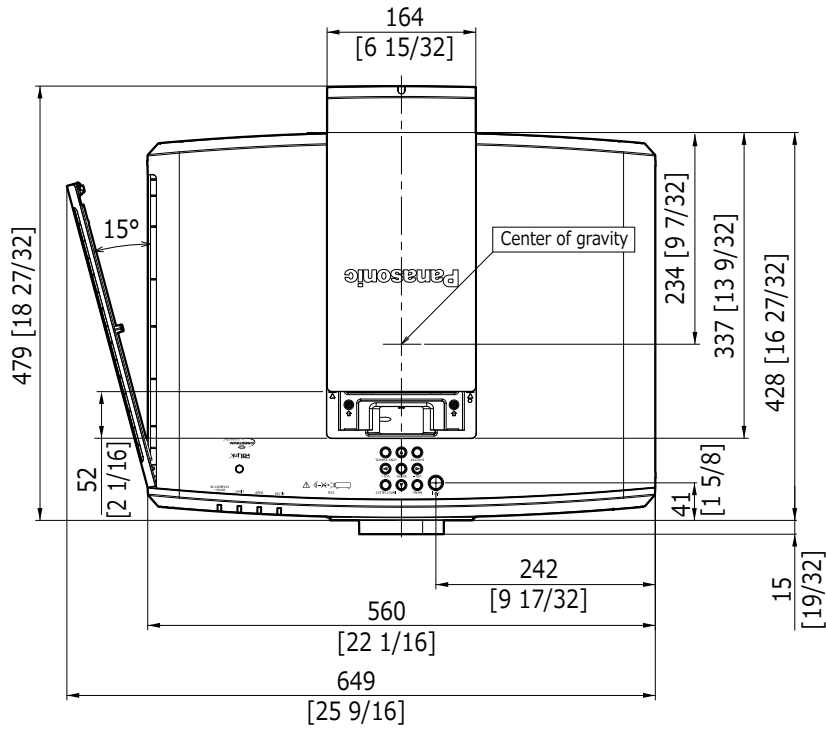

Panasonic Projector

PT-MZ770/MZ670/MZ570/MW730/MW630/MW530

20-June-2018

Unit : mm [inches]

Design and specification subject to change without notice.