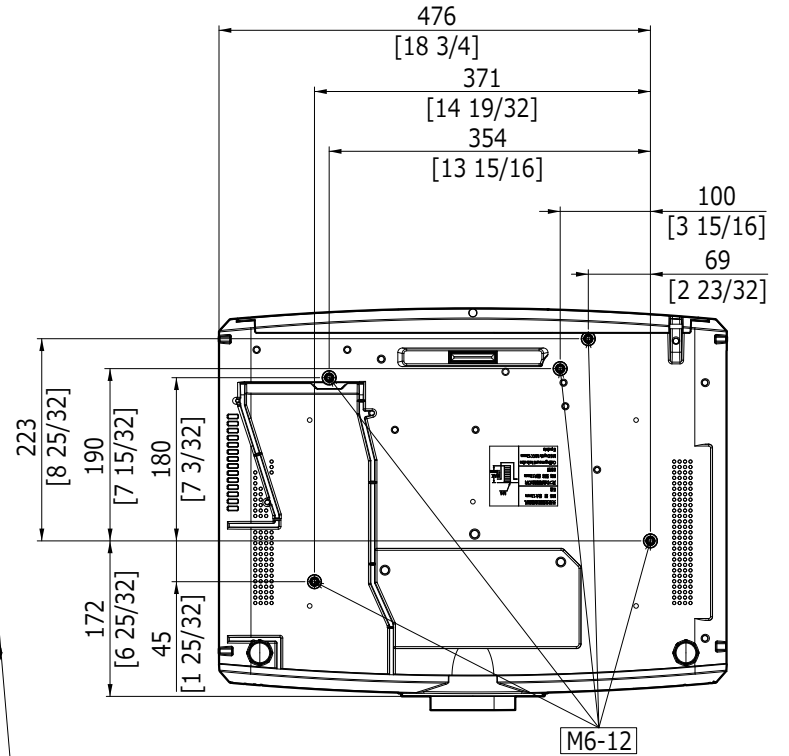

Panasonic Projector

PT-MZ770/MZ670/MZ570/MW730/MW630/MW530

20-June-2018

Unit : mm [inches]

Design and specification subject to change without notice.