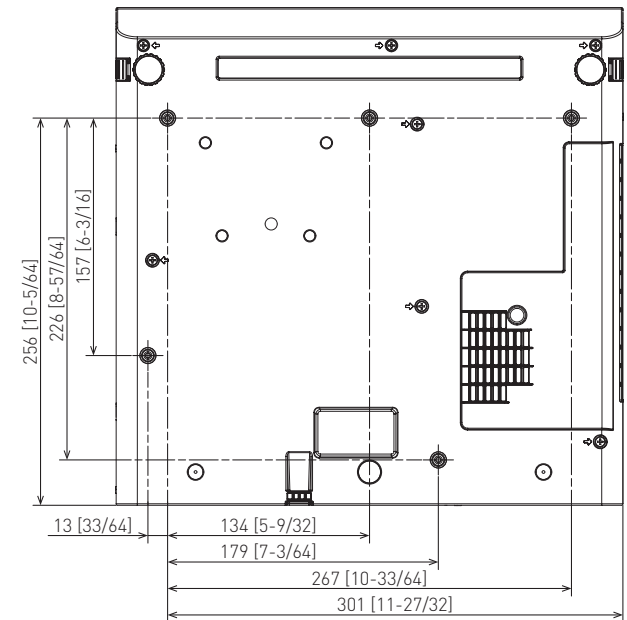

Panasonic Projector

PT-TW381R

mm [inches]

Design and specifications subject to change without notice.

Feb 2020_01