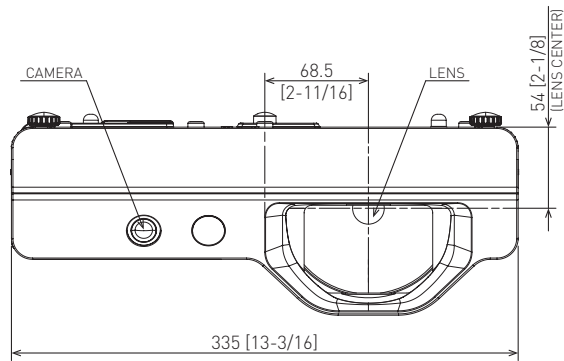

Panasonic Projector

PT-TW381R

mm [inches]

Design and specifications subject to change without notice.

Feb 2020_01