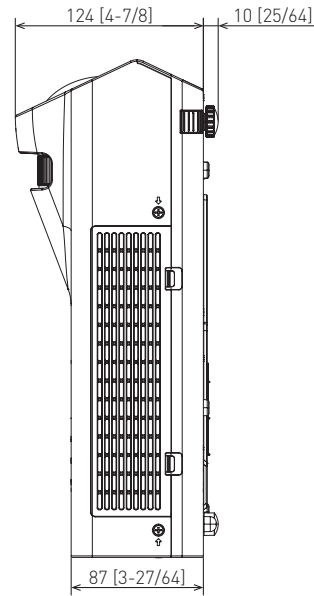

Panasonic Projector

PT-TW381R

mm [inches]

Design and specifications subject to change without notice.

Feb 2020_01