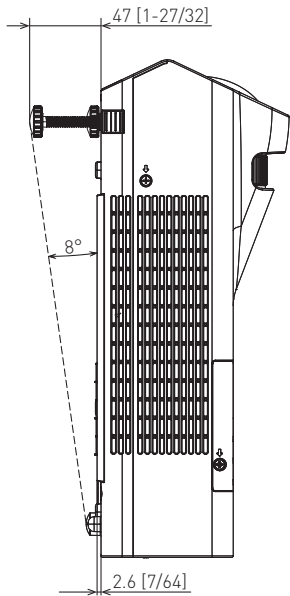

Panasonic Projector

PT-TW381R

mm [inches]

Design and specifications subject to change without notice.

Feb 2020_01