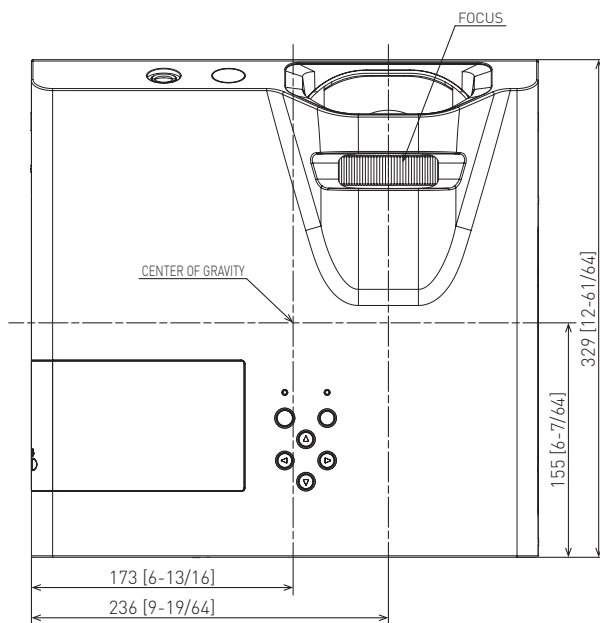

Panasonic Projector

PT-TW381R

mm [inches]

Design and specifications subject to change without notice.

Feb 2020_01