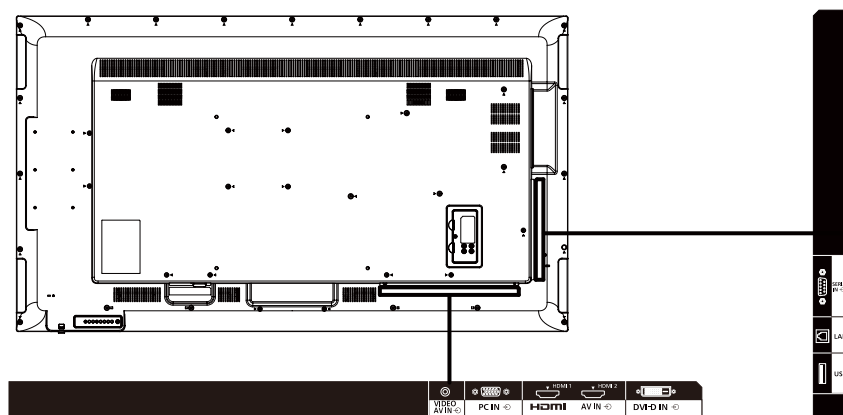

CONNECTION TERMINAL

* Specifications and appearance are subject to change without notice.