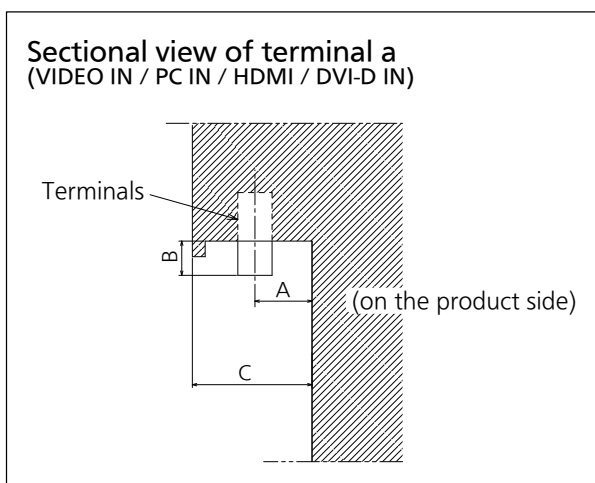

*2: Pixel-Repetition signal (dot clock frequency 27.0 MHz) only

*4: Based on VESA CVT-RB (Reduced Blanking) standard

● Drawing of terminals

View from back

Sectional view of A-A

Magnified figure of terminal a