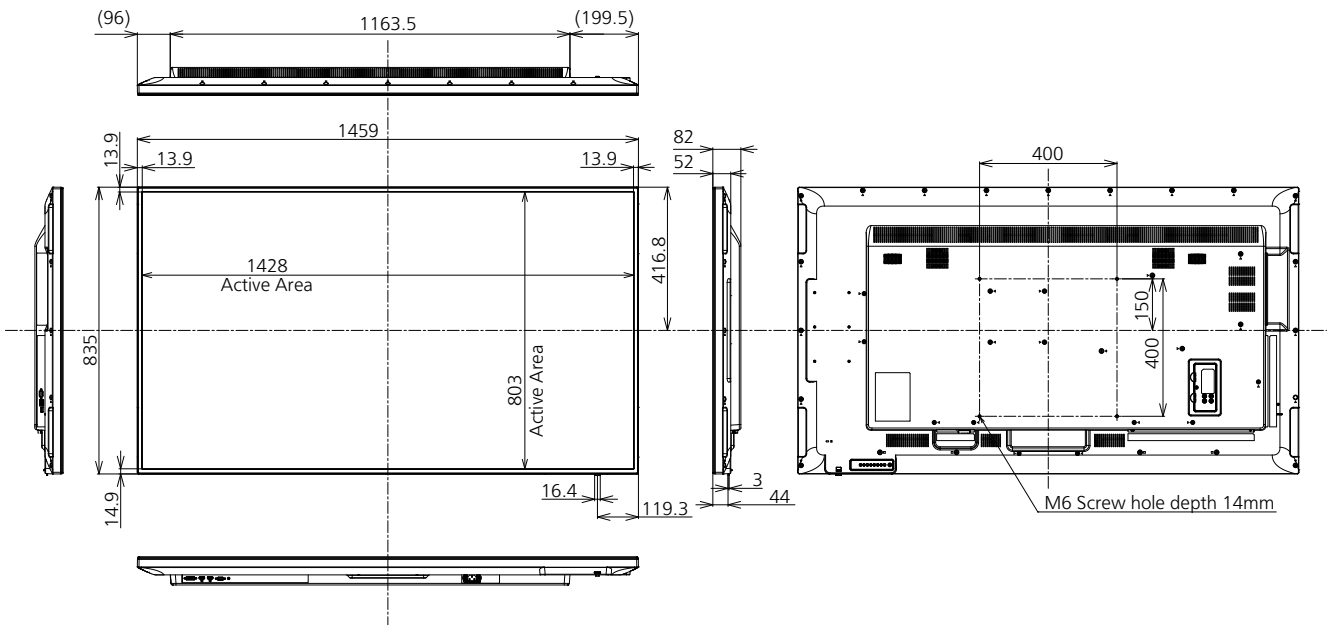

*Based on IEC 62087 Ed.2 measurement method

■ MECHANICAL

Dimension (W x H x D)	1459 x 835 x 82 mm
Weight	approx. 24 kg
Bezel Color	Black
Bezel Width	T/R/L 13.9 mm B 14.9 mm
Carton Dimensions (W x H x D)	1655 x 1078 x 280 mm
Gross Weight	approx. 35 kg
Cabinet Material	Plastic
Pitch for Wall-Hanging	VESA Compliant 400 x 400 mm (Installed by: M6 screws / Screw hole depth 14 mm)

REMOTE CONTROL TRANSMITTER

Power Requirements	DC 3 V (2 x AAA Size batteries)
Operating distance	approx. 7 m*
Weight	approx. 63 g including batteries
Dimensions (W x H x D)	44 x 105 x 20.5 mm

*When operated directly in front of receptor.

INCLUDED ACCESSORIES

- AC cord (2.0 m)
- Remote Control
- Batteries (AAA size) x 2
- Clamper x 3
- CD-ROM/User manual
- Operating instruction book

DIMENSIONS

Cautions: This drawing is not a scale
Units : mm