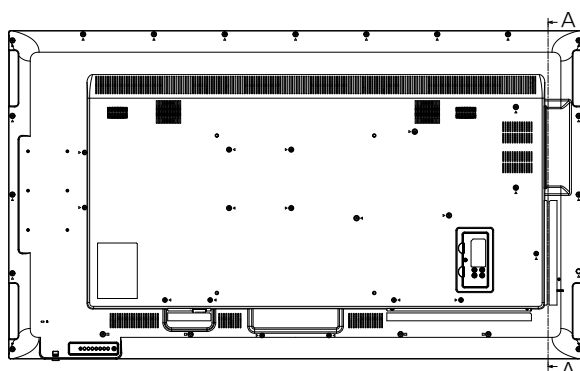

*2: Pixel-Repetition signal (dot clock frequency 27.0 MHz) only

*4: Based on VESA CVT-RB (Reduced Blanking) standard

● Drawing of terminals

View from back

Sectional view of A-A

Magnified figure of terminal a