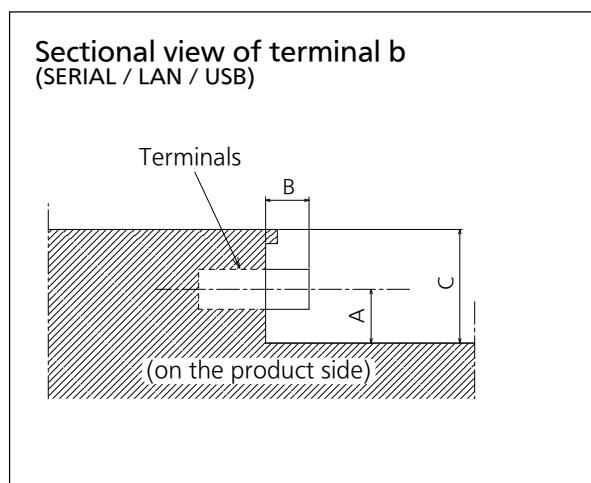

*2: Pixel-Repetition signal (dot clock frequency 27.0 MHz) only

*4: Based on VESA CVT-RB (Reduced Blanking) standard

● Drawing of terminals

View from back

Sectional view of A-A

Magnified figure of terminal a