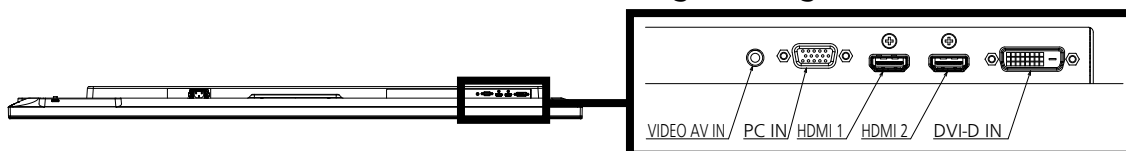

*2: Pixel-Repetition signal (dot clock frequency 27.0 MHz) only

*4: Based on VESA CVT-RB (Reduced Blanking) standard

● Drawing of terminals

View from back

Sectional view of A-A

Magnified figure of terminal a