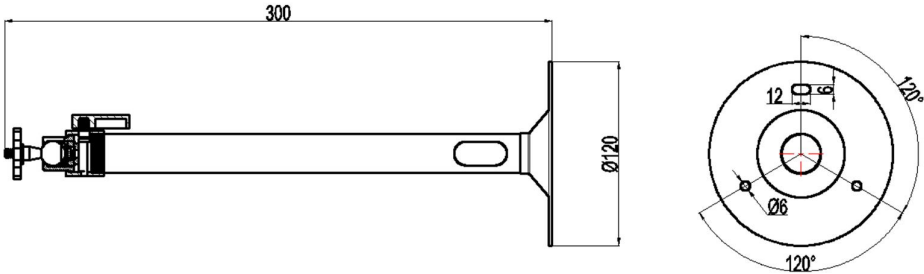

Box_WM/SILVER (was BWEX8012-P)

Wall mount bracket

Ceiling/wall mount bracket, white - mounting for boxcameras - Aluminium, Silver length 20cm for cameras WV-CP300, WV-CP304, WV-CP310, WV-CP314, WV-CP600, WV-CP604, WV-CP620, WV-CP624, WV-CP630, WV-CP634, WV-SPN310A, WV-SPN311A, WV-SPN531A

Characteristics	
Metal	Aluminum
Dimension	Ø120*300mm
Weight	0.3kg