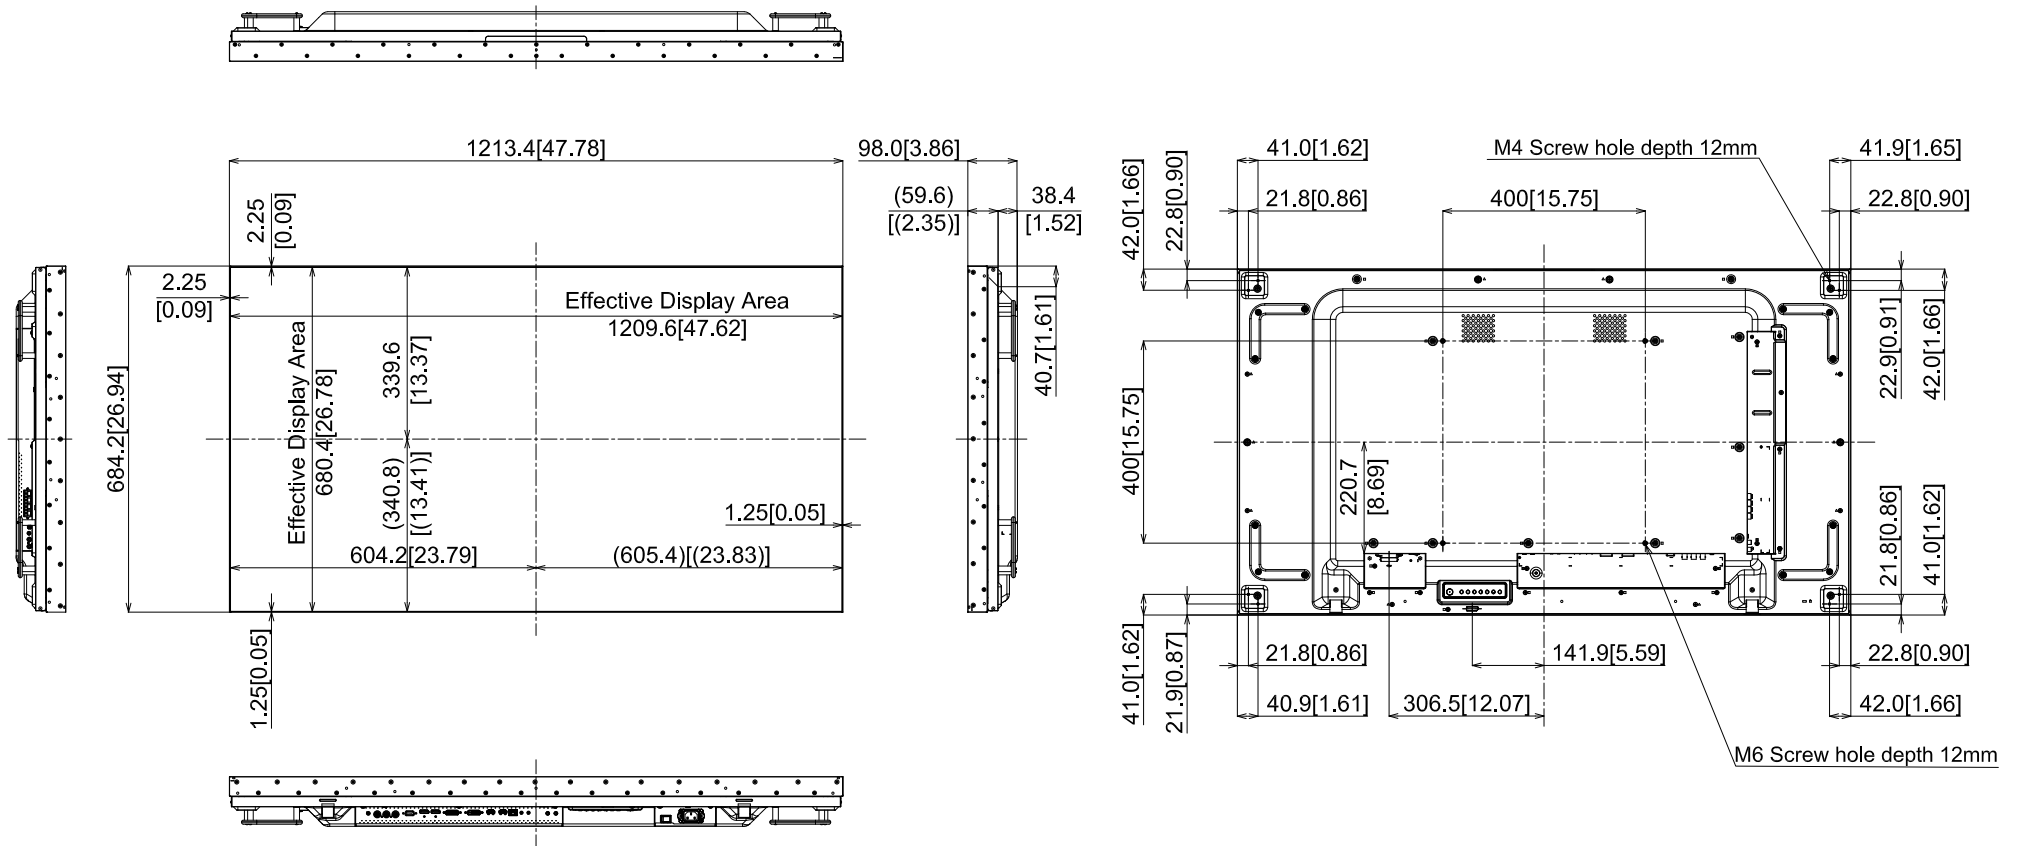

# 55-inch Class Video Wall Display

## TH-55LFV9

15-March-2022

Unit : mm [inches]

Design and specification subject to change without notice.