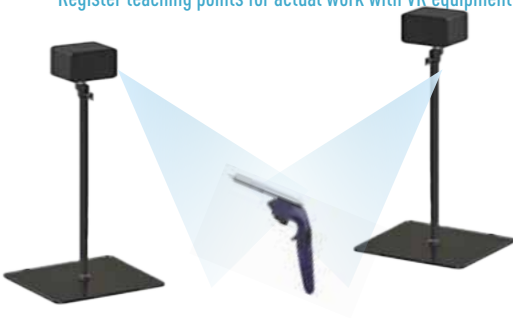

VRPS

Virtual Robot Programming System

Simple robot teaching system

VRPS makes teaching easy due to intuitive operation

Panasonic Robot & Welding System Solutions presents the Virtual Robot Programming System (VRPS). This solution enables even unskilled robot operators to execute welding robot programming efficiently. The VRPS uses a digital twin of the welding robot that follows the movements of the manually guided torch model. Movements and welding tasks are defined on the real workpiece with the torch model, the virtual sequence is then transferred to

the robot controller to be repeated by the robot. Two key benefits render the VRPS a great tool to improve your production:

- robot operators do not require years of experience, knowledge, or skill to program the robot
- the robot programming time is reduced drastically by simply using virtual reality on the actual workpiece

Register teaching points for actual work with VR equipment

Head mounted display

PC with VRPS software installed

TIME-SAVING EFFECT

Up to **60%**
teaching time reduction
for work with complicated
shape and many teaching
points.

JUST WELD IT!

G3/WG3/WGH3 series

- » VR technology recreates technic and torch movement of skilled welder
- » Intuitive operation reduces required skill level
- » VRPS reduces teaching time

CONFIGURATION