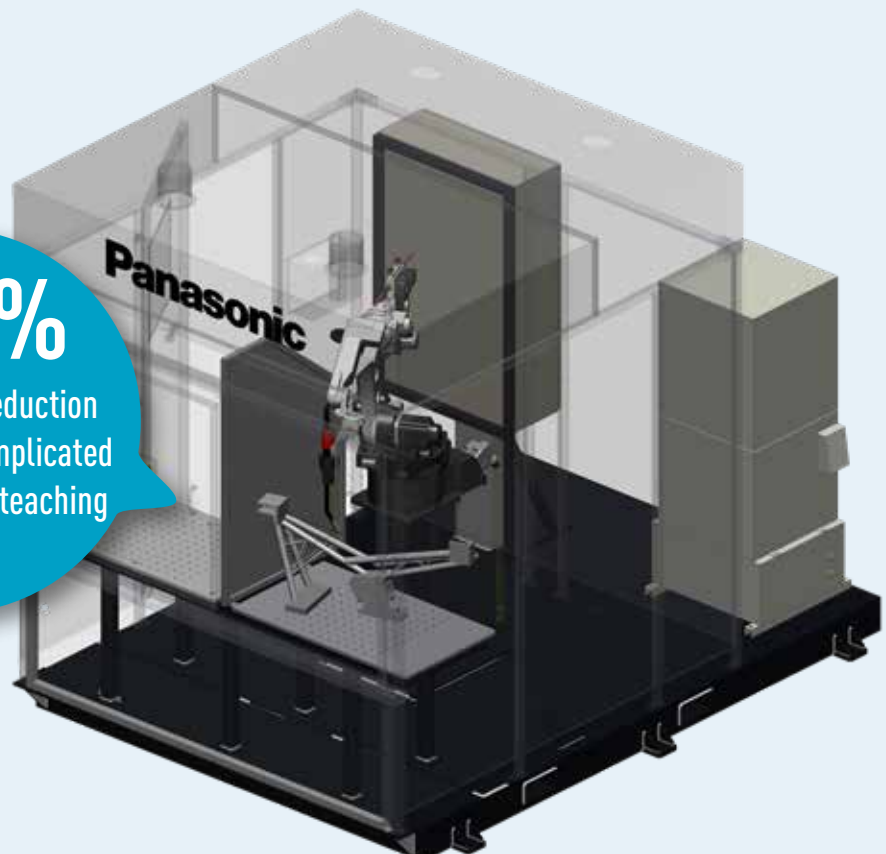

VRPS

Virtual Robot Programming System

Simple robot teaching system

VRPS makes teaching easy due to intuitive operation

Panasonic Robot & Welding System Solutions presents the Virtual Robot Programming System (VRPS). This solution enables even unskilled robot operators to execute welding robot programming efficiently. The VRPS uses a digital twin of the welding robot that follows the movements of the manually guided torch model. Movements and welding tasks are defined on the real workpiece with the torch model, the virtual sequence is then transferred to

the robot controller to be repeated by the robot. Two key benefits render the VRPS a great tool to improve your production:

- robot operators do not require years of experience, knowledge, or skill to program the robot
- the robot programming time is reduced drastically by simply using virtual reality on the actual workpiece

Register teaching points for actual work with VR equipment

Head mounted display

PC with VRPS software installed

TIME-SAVING EFFECT

Up to **60%**
teaching time reduction
for work with complicated
shape and many teaching
points.

JUST WELD IT!

G3/WG3/WGH3 series

- » VR technology recreates technic and torch movement of skilled welder
- » Intuitive operation reduces required skill level
- » VRPS reduces teaching time

CONFIGURATION