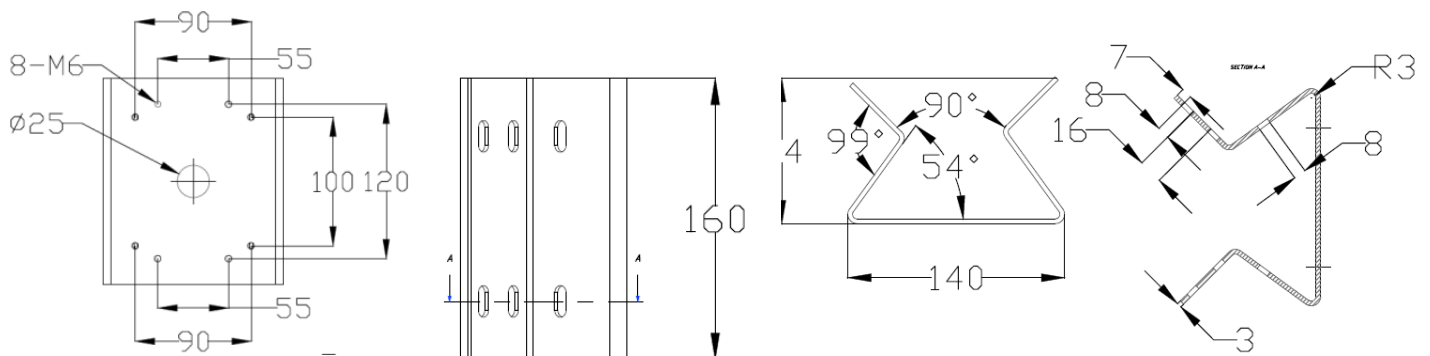

PTZ_CM/SILVER (was BW79-P)

Pole/Corner mount bracket

Pole/Corner mount bracket - aluminium, powder codet in Panasonic silver, can be used as pole or corner mount for Panasonic cameras: **WV-SW395, WV-SW395A, WV-SW397, WV-SW397A, WV-SW598, WV-CW590, WV-CW594**

Installation of PTZ domes with PTZ_CM/SILVER is only possible in combination with PTZ_WM/SILVER

Characteristics	
Metal	Iron
Dimension	160*140*94mm
Weight	2.75kg