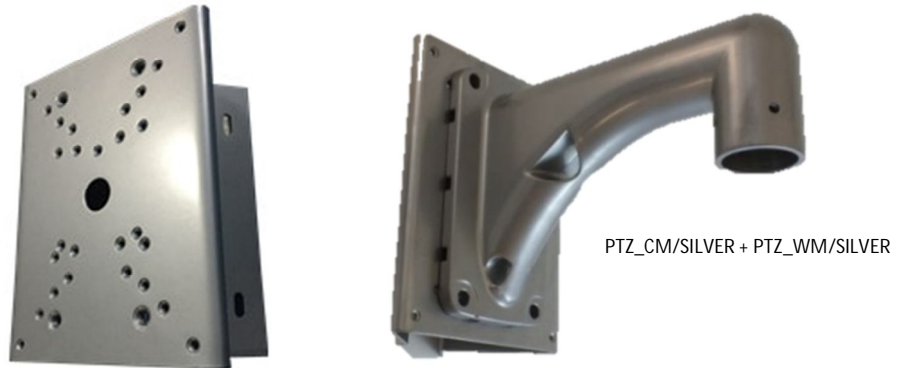

PTZ_CM/SILVER (was BW79-P)

Pole/Corner mount bracket

Pole/Corner mount bracket - aluminium, powder codet in Panasonic silver, can be used as pole or corner mount for Panasonic cameras: **WV-SW395, WV-SW395A, WV-SW397, WV-SW397A, WV-SW598, WV-CW590, WV-CW594**

Installation of PTZ domes with PTZ_CM/SILVER is only possible in combination with PTZ_WM/SILVER

Characteristics	
Metal	Iron
Dimension	160*140*94mm
Weight	2.75kg