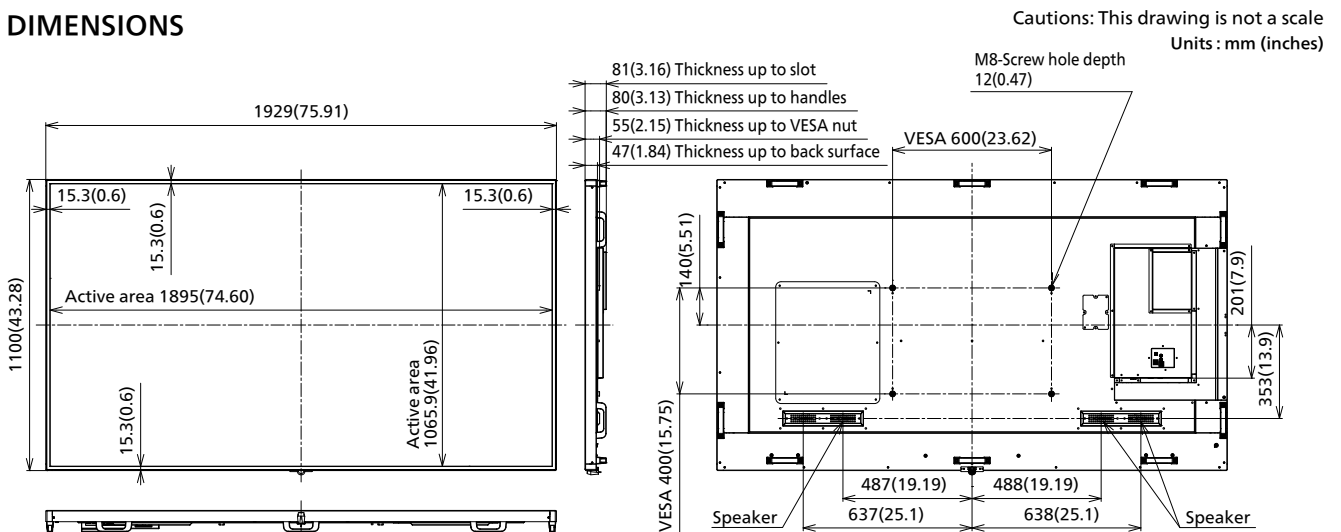

INCLUDED ACCESSORIES

- Remote Control - Batteries (AA Size) x 2
- AC cord x 4 (USA/EU/UK/AUS) (approx. 2 m (78.7"))
- IR sensor x 1 (cable length approx. 1480 mm (4.85 ft))
- IR Sensor Holder x 1 (Screw x 2) - Plate for IR sensor's holder
- Wi-Fi Dongle x 1
- USB Extension cable x 1 (approx. 1440 mm (4.73 ft))
- RS232C cable x1 (Approx. 1 m (3.28 ft)) - Clamper x 3

STANDARD (CERTIFICATIONS)

SAFETY REGULATIONS	UL 62368-1, CSA C22.2 No. 62368-1 EN62368-1 AS/NZS 62368.1
RADIATION REGULATIONS	FCC 47 CFR Part 15 Subpart B, ICES-003 EN55032, EN55035, EN61000-3-2, EN61000-3-3 AS/NZS CISPR 32

WIRELESS LAN

Compliance standard	IEEE 802.11 a/b/g/n/ac Dualband (Wireless LAN Standard protocol)
Channel	CH 1-13, CH 36-64, CH 100-140
Communication range	Approx. 30 m (Depends on usage environment)

Bluetooth®

Supported version	Bluetooth® 5.1
Profile	HID / A2DP

REMOTE CONTROL TRANSMITTER

Power Requirements	DC 3 V (AA Size batteries x 2)
Operating distance¹	Approx. 7 m (23 ft)
Weight	Approx. 111 g (3.92 oz) ncluding batteries
Dimensions (W x H x D)	51 x 161 x 27 mm (2.00" x 6.34" x 1.07")

¹ When operated directly in front of remote control sensor.

OPTIONAL ACCESSORIES

Early warning software	ET-SWA 100 / 105 series

DIMENSIONS