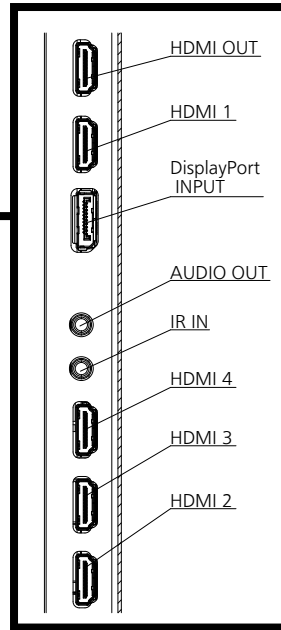

● [i] shown after the number of dots of resolution means the interlace signal.

● Drawing of terminals

View from back

Magnified figure of terminal b

Magnified figure of terminal a

Sectional view of terminal a
(MICRO SD / SERIAL IN / LAN / USB TYPE-C /
USB TYPE-A / USB TYPE-A)

Sectional view of terminal b
(HDMI OUT / HDMI 1 / DisplayPort INPUT /
AUDIO OUT / IR IN / HDMI 4 / HDMI 3 / HDMI 2)

Terminal b
86SQE2W Terminal (Side)

Units : mm (inches)

	HDMI	Display Port	IR / AUDIO OUT
A	9.6 (0.38)	9.4 (0.37)	10.8 (0.42)
B	-	-	0.8 (0.03)
C	34.3 (1.35)		
D	7.9 (0.31)		
E	92.6 (3.65)		