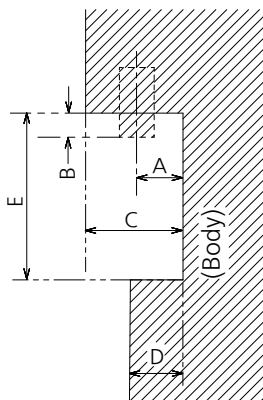

● [i] shown after the number of dots of resolution means the interlace signal.

● Drawing of terminals

View from back

Magnified figure of terminal b

Magnified figure of terminal a

Sectional view of terminal a
(MICRO SD / SERIAL IN / LAN / USB TYPE-C /
USB TYPE-A / USB TYPE-A)

Terminal a
86SQE2W Terminal (Bottom)

Units : mm (inches)

	MICRO SD	SERIAL	LAN	USB TYPE-C	USB TYPE-A
A	7.7 (0.3)	11.0 (0.43)	12.3 (0.48)	7.8 (0.31)	10.3 (0.41)
B	-	1.3 (0.05)	5.7 (0.22)	-	-
C	34.3 (1.35)				
D	12.0 (0.47)				
E	85.5 (3.37)				