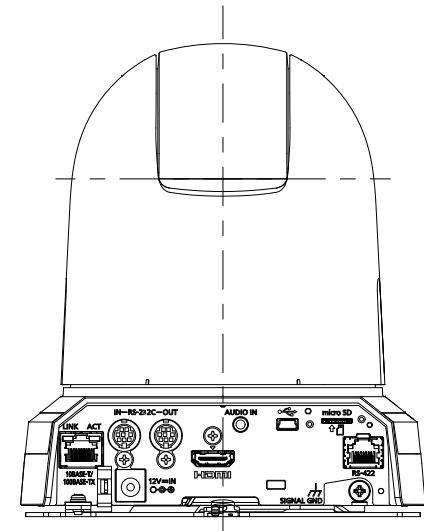

AW-HE40series

Aw-HE40H/65SH/70Hseries

Threaded hole
(thread: 1/4-20UNC, ISO1222[6.35mm])

Aw-HE40S/65S/70Sseries