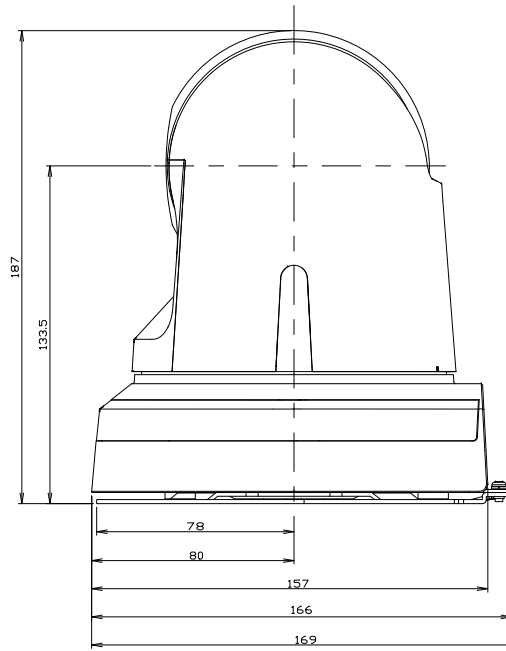

AW-HE40series

Aw-HE40H/65SH/70Hseries

Threaded hole
(thread: 1/4-20UNC, ISO1222[6.35mm])

Aw-HE40S/65S/70Sseries