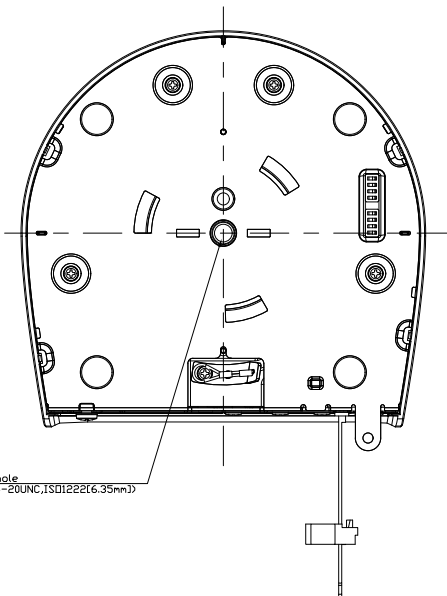

AW-HE40series

Aw-HE40H/65SH/70Hseries

Threaded hole
(thread: 1/4-20UNC, ISO1222[6.35mm])

Aw-HE40S/65S/70Sseries