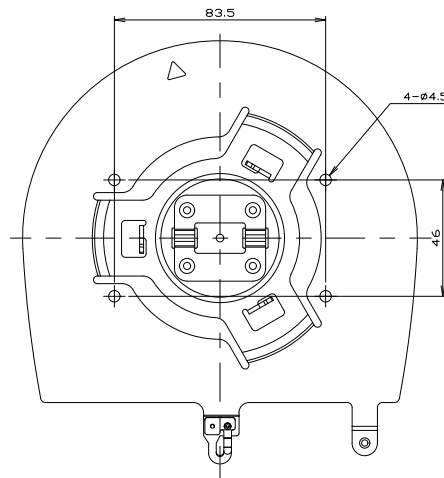

AW-HE40series

Aw-HE40H/65SH/70Hseries

Threaded hole
(thread: 1/4-20UNC, ISO1222[6.35mm])

Aw-HE40S/65S/70Sseries