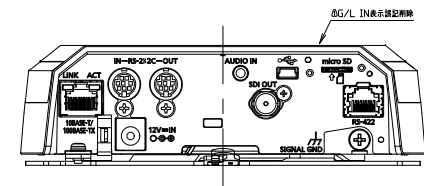

AW-HE40series

Aw-HE40H/65SH/70Hseries

Threaded hole
(thread: 1/4-20UNC, ISO1222[6.35mm])

Aw-HE40S/65S/70Sseries