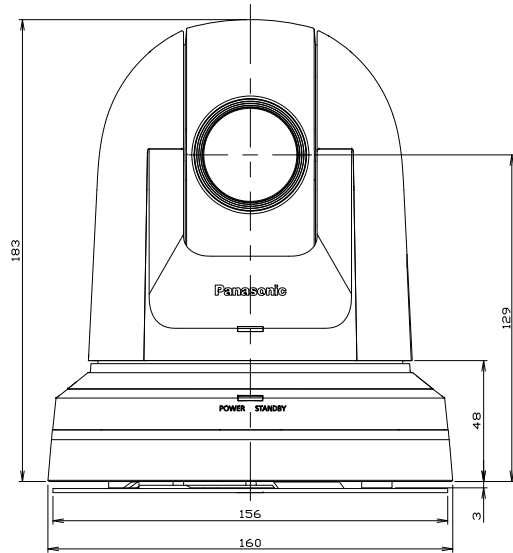

AW-HE40series

Aw-HE40H/65SH/70Hseries

Threaded hole
(thread: 1/4-20UNC, ISO1222[6.35mm])

Aw-HE40S/65S/70Sseries