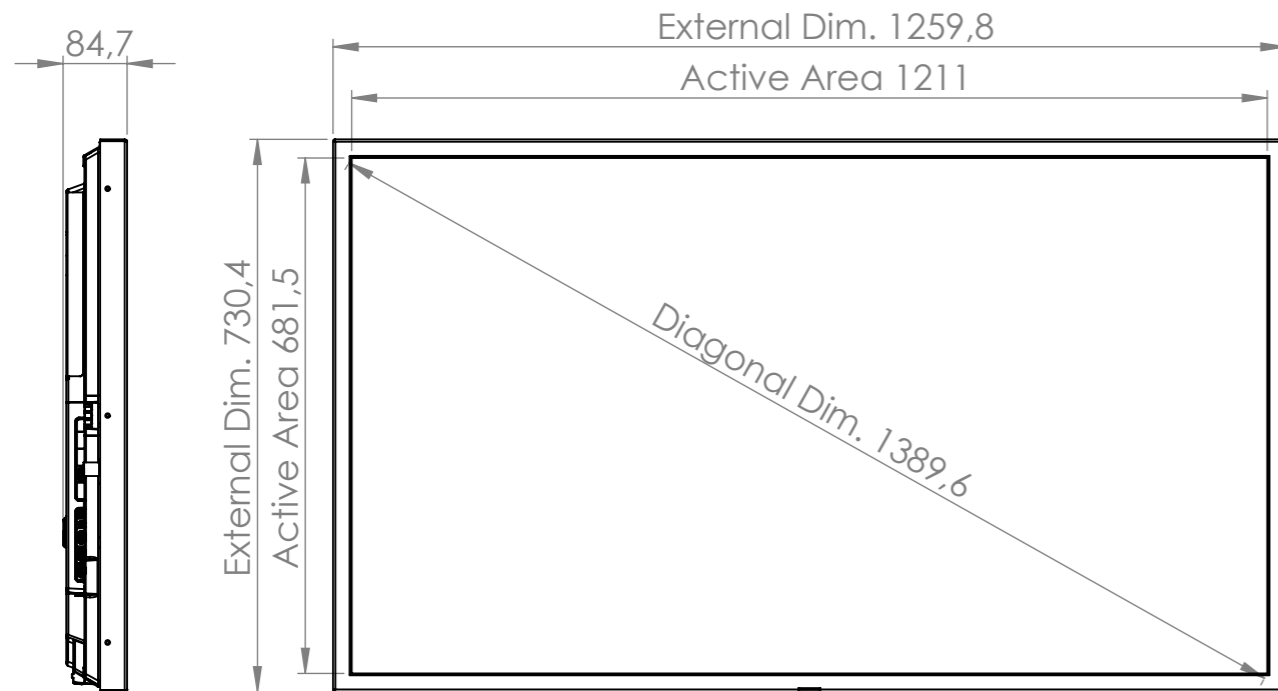

55-inch Class 4K UHD LCD Display with mounted infrared multi-touch overlay

TH-55CQE2-IR

15-November-2023

Unit : mm

Top View
Scale 10:1

External Dim. 1259,8

Active Area 1211

External Dim. 730,4

Active Area 681,5

Diagonal Dim. 1389,6

Left Side View
Scale 10:1

Front View
Scale 10:1

Right Side View
Scale 10:1

Rear Side View
Scale 10:1

Bottom View
Scale 10:1