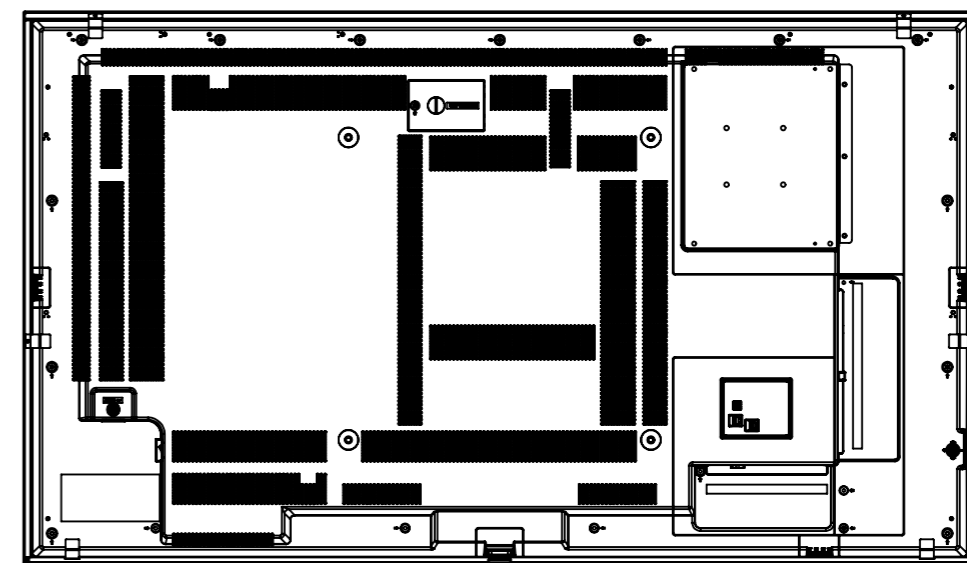

Active Area 681,5

Diagonal Dim. 1389,6

Left Side View
Scale 10:1

Front View
Scale 10:1

Right Side View
Scale 10:1

Rear Side View
Scale 10:1

Bottom View
Scale 10:1