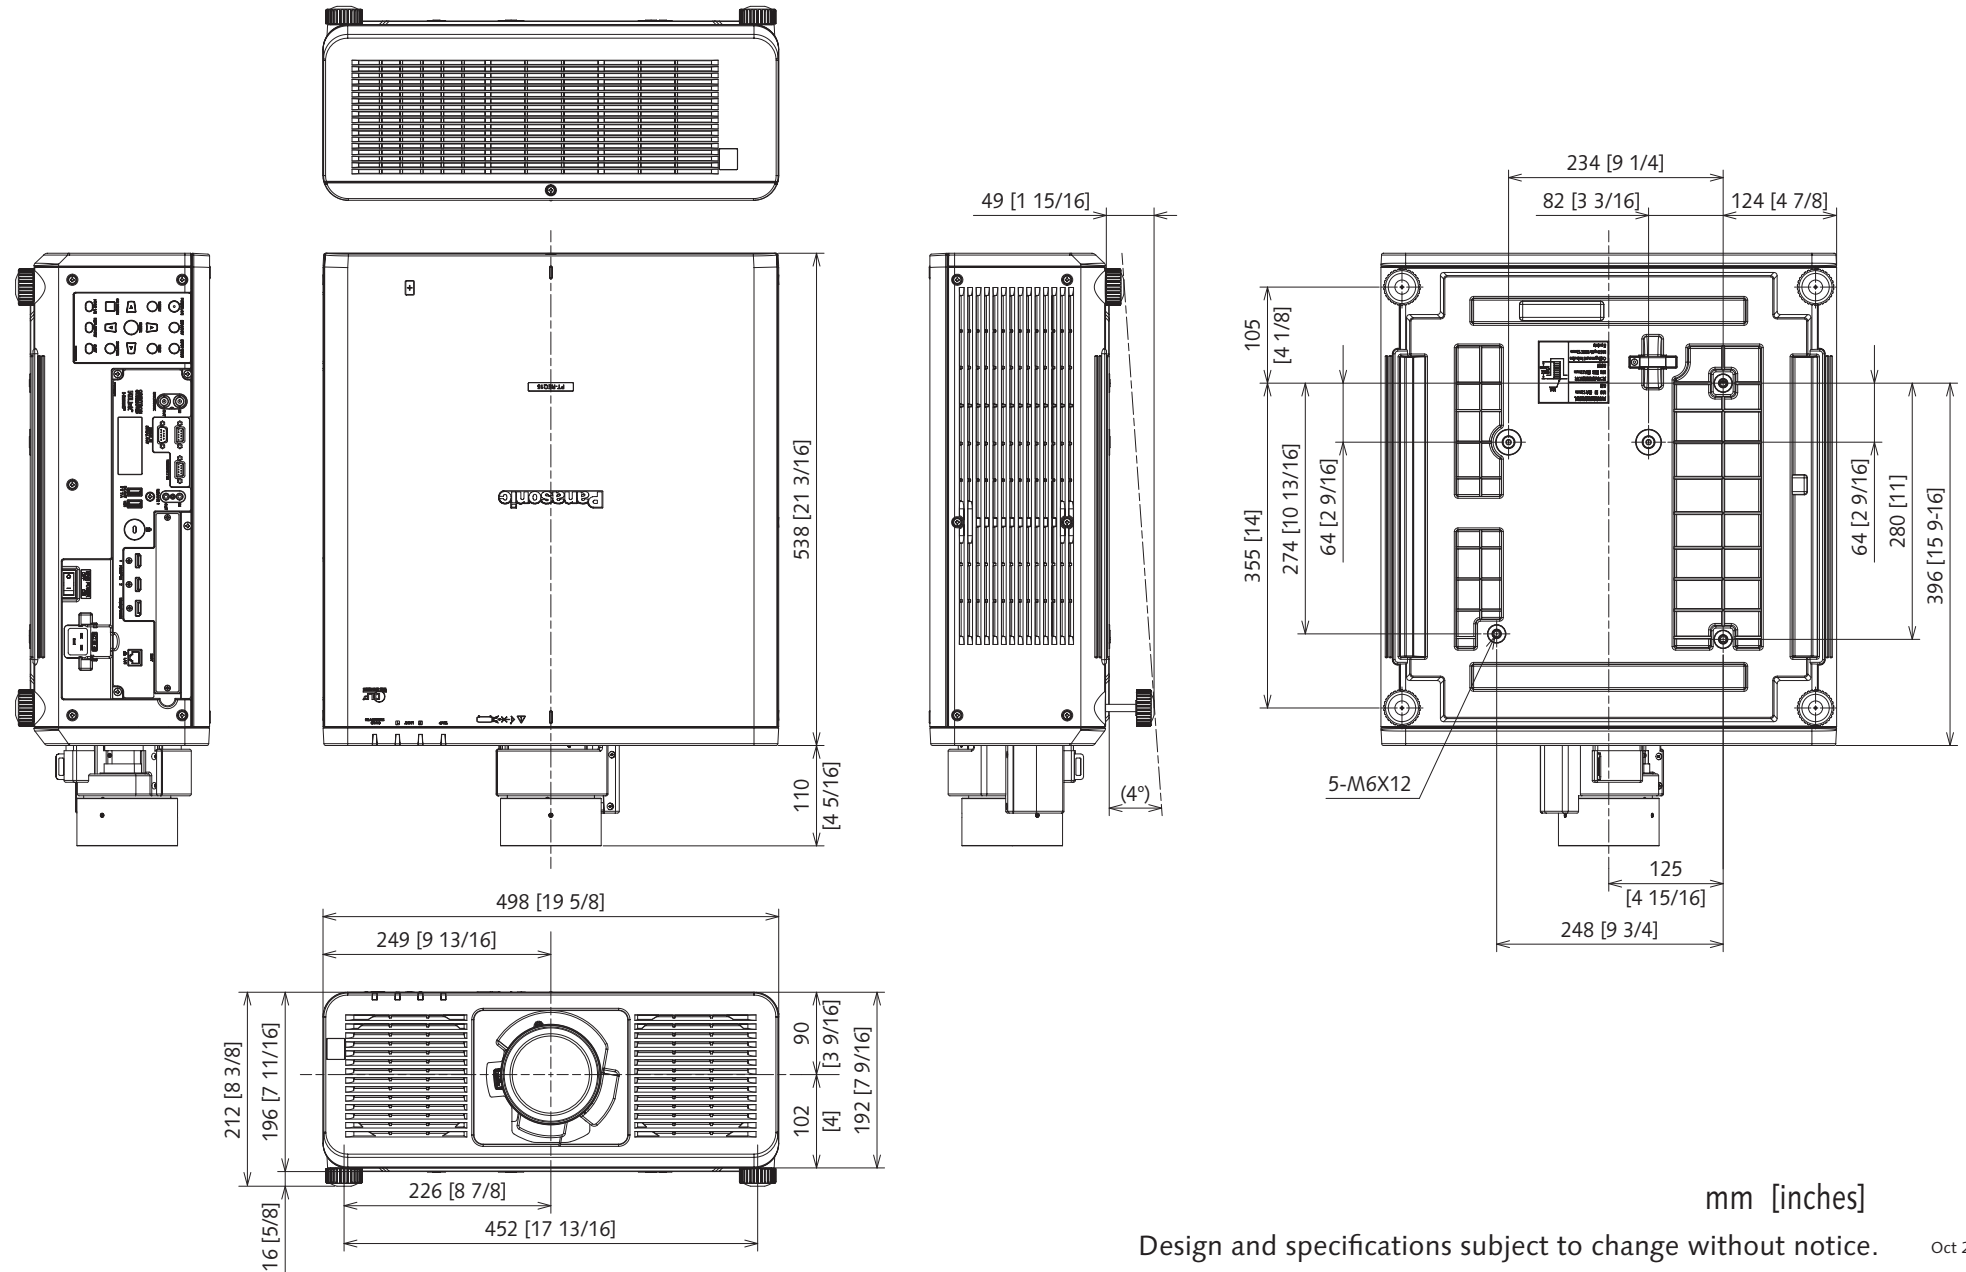

# Panasonic Projector

PT-REQ15/REQ12/REQ10/REQ80

PT-REZ15/REZ12/REZ10/REZ80

mm [inches]

Design and specifications subject to change without notice.

Oct 2023\_01