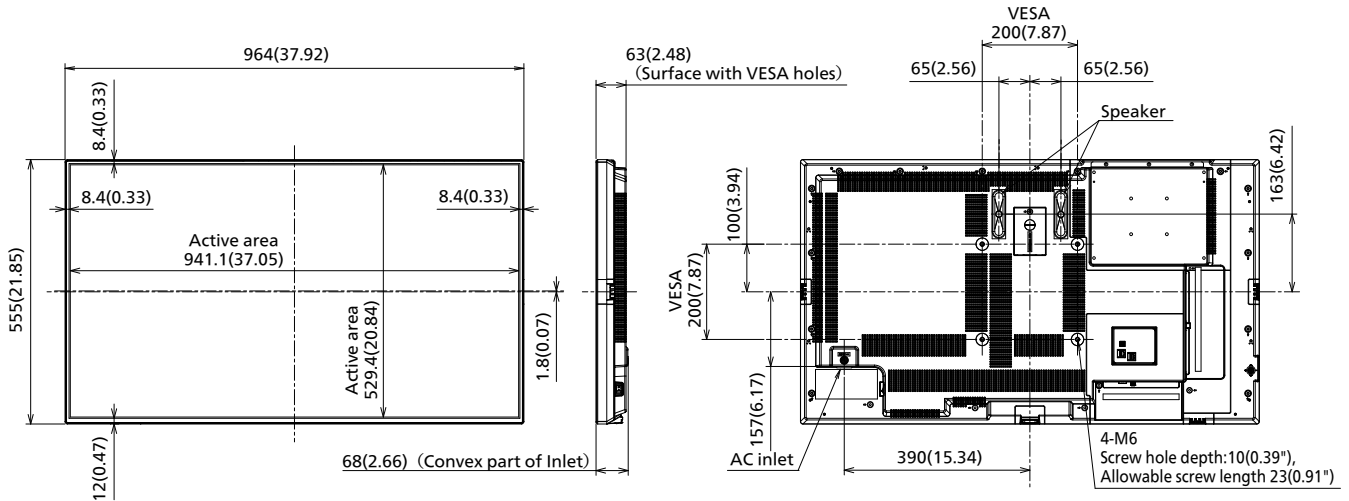

1 In case of running for a long time, the moving image is recommended to be displayed. If you display a still picture for an extended period, the image retention might remain on the screen. However, image retention can gradually disappear by displaying movie images.

INCLUDED ACCESSORIES

- Remote Control - Batteries (AA Size) x 2
- AC cord x 2 (EU/UK (approx. 2 m (78.7"))
- IR sensor x 1 (cable length approx. 1480 mm (4.85 ft))
- IR Sensor Holder x 1 (Screw x 3)
- RS232C cable x1 (Approx. 1 m (3.28 ft)) - Clamper x 3

STANDARD (CERTIFICATIONS)

SAFETY REGULATIONS	EN62368-1
RADIATION REGULATIONS	EN55032, EN55035, EN61000-3-2, EN61000-3-3

WIRELESS LAN

Compliance standard	IEEE 802.11 a/b/g/n/ac Dual band (Wireless LAN Standard protocol)
Channel	CH 1-13, CH 36-64, CH 100-140
Communication range	Approx. 30 m (Depends on usage environment)

Bluetooth®

Supported version	Bluetooth® 5.1
Profile	HID / A2DP

REMOTE CONTROL TRANSMITTER

Power Requirements	DC 3 V (AA Size batteries x 2)
Operating distance¹	Approx. 7 m/23 ft
Weight	Approx. 111 g (3.92 oz) ncluding batteries
Dimensions (W x H x D)	51 x 161 x 27 mm (2.00" x 6.34" x 1.07")

1 When operated directly in front of the display screen.

OPTIONAL ACCESSORIES

Early warning software	ET-SWA 100 / 105 series

DIMENSIONS

Cautions: This drawing is not a scale
Units: mm (inches)