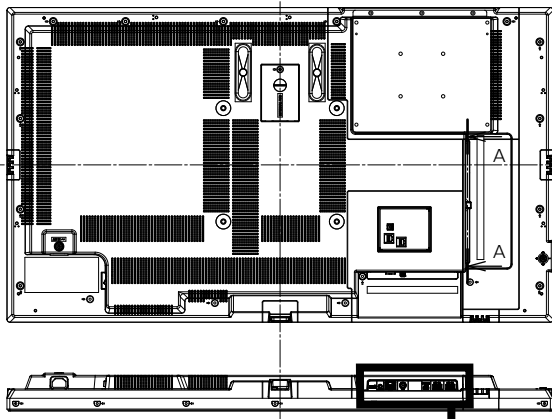

● Drawing of terminals

View from back