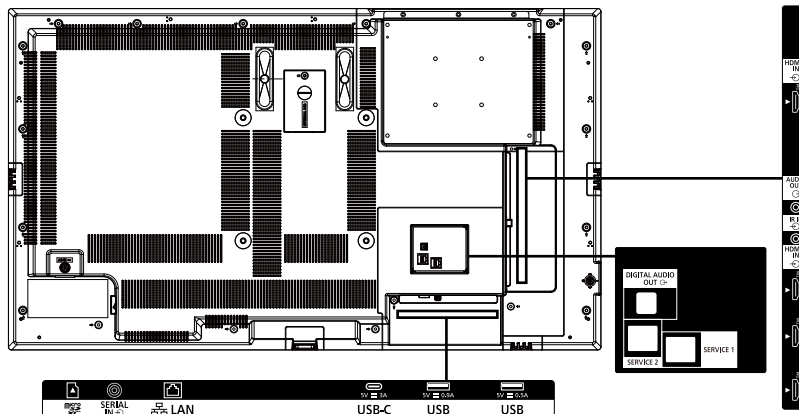

CONNECTION TERMINAL

1 Specifications and appearance are subject to change without notice.