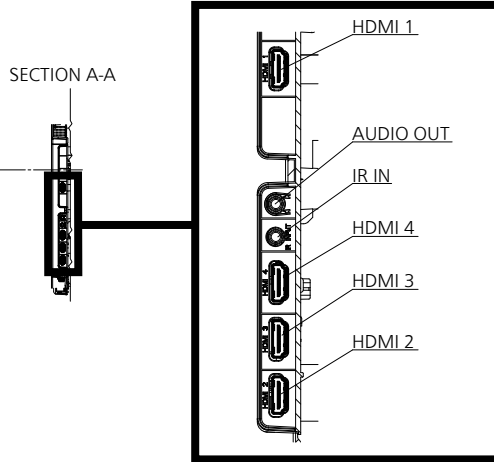

For signals without ○ in the Plug and Play-supported signal column, resolutions may not be selected on the PC side even if this unit supports those signals.

## Note

● An auto detected signal format may be differently displayed from the actual input signal.

● [ i ] shown after the number of dots of resolution means the interlace signal.

● Drawing of terminals

View from back

Magnified figure of terminal b

Magnified figure of terminal a

Sectional view of terminal a

(MICRO SD / SERIAL IN / LAN / USB TYPE-C /  
USB TYPE-A / USB TYPE-A)

Terminal a  
43CQE2W Terminal (Bottom)

Units : mm (inches)

	MICRO SD	SERIAL	LAN	USB TYPE-C	USB TYPE-A
A	5.1 (0.2)	7.7 (0.3)	9.3 (0.36)	4.8 (0.18)	7.3 (0.28)
B	-	0.7 (0.02)	5.1 (0.2)	-	-
C	26.9 (1.06)				

Sectional view of terminal b

(HDMI 1 / AUDIO OUT / IR IN / HDMI 4 / HDMI 3 / HDMI 2)