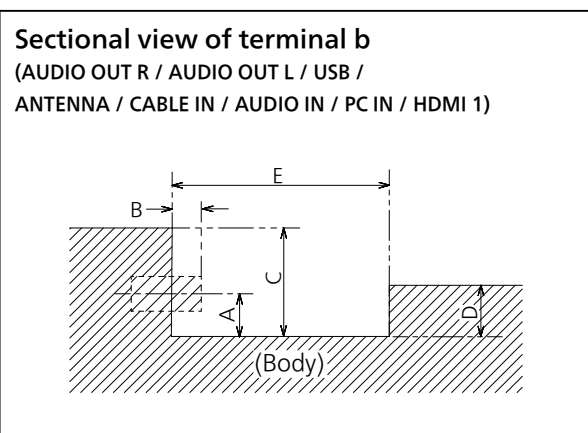

Terminal b
43CQ2U Terminal (Side)

Units : mm (inches)

	AUDIO OUT	USB	ANTENNA/ CABLE IN	AUDIO IN	PC IN	HDMI
A	0.43 (11.1)	0.42 (10.7)	0.45 (11.5)	0.46 (11.7)	0.44 (11.4)	0.33 (8.6)
B	0.45 (11.5)	0.46 (11.8)	0.43 (11.1)	0.42 (10.9)	0.44 (11.2)	0.54 (13.9)
C	0.20 (5.1)	-	0.44 (11.1)	0.11 (2.7)	0.21 (5.1)	-
D	1.05 (26.7)					

1 Due to the construction of terminal, some types of connecting cable or USB memory device cannot be used.
Be sure to use connecting cable or USB memory device after confirmation in this drawing.