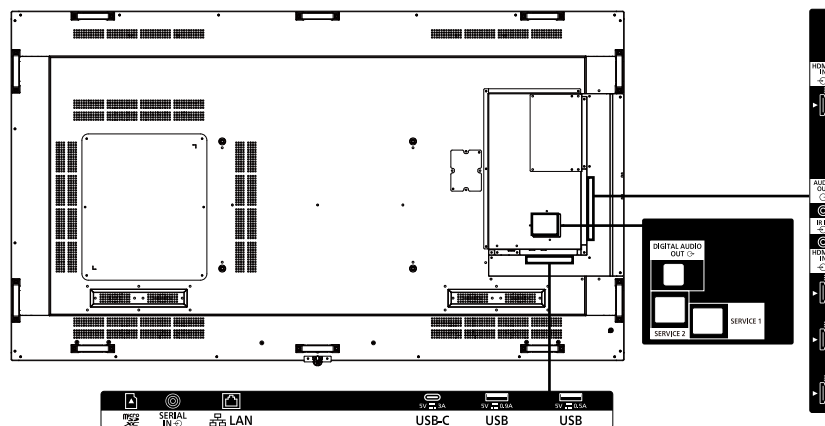

<sup>1</sup> When operated directly in front of remote control sensor.

**OPTIONAL ACCESSORIES**

Early warning software	ET-SWA 100 / 105 series
------------------------	-------------------------

**DIMENSIONS**

Cautions: This drawing is not a scale  
Units : mm (inches)

**CONNECTION TERMINAL**

<sup>1</sup> Specifications and appearance are subject to change without notice.