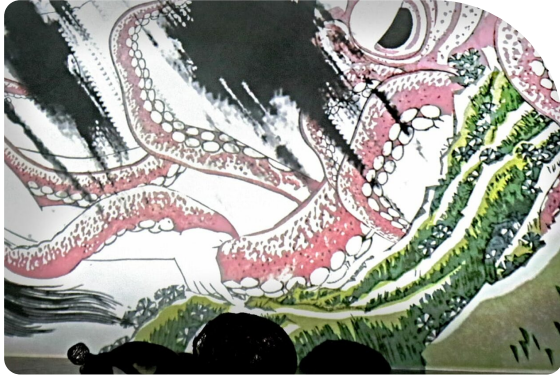

The visionary producer, Shin Sugimoto, was at the helm of this ambitious endeavor. With unwavering determination, Sugimoto sought to create an immersive experience that would transcend traditional performance arts. Through his collaboration with renowned Director/Actor Katsumi Sakakura, the concept of "projection live" was conceived, setting the stage for a truly unique visual expression.

However, the journey towards realizing this grand vision was not without challenges. One of the most significant obstacles was the issue of color contrast in video projection. To ensure that Hokusai's vivid and intricate artworks were faithfully represented on the screen, Sugimoto and his team turned to Panasonic's high-definition projector.

"I am delighted that all of Hokusai's artworks featured in the video expression were enabled to utilize authentic painting data borrowed from museums. This allowed us to faithfully capture the delicate 'Hokusai Line,' which is the essence of Hokusai's charm, and reproduce its colors in a state that closely resembles the original paintings. These achievements were pivotal in the success of our work," explained Sugimoto. "