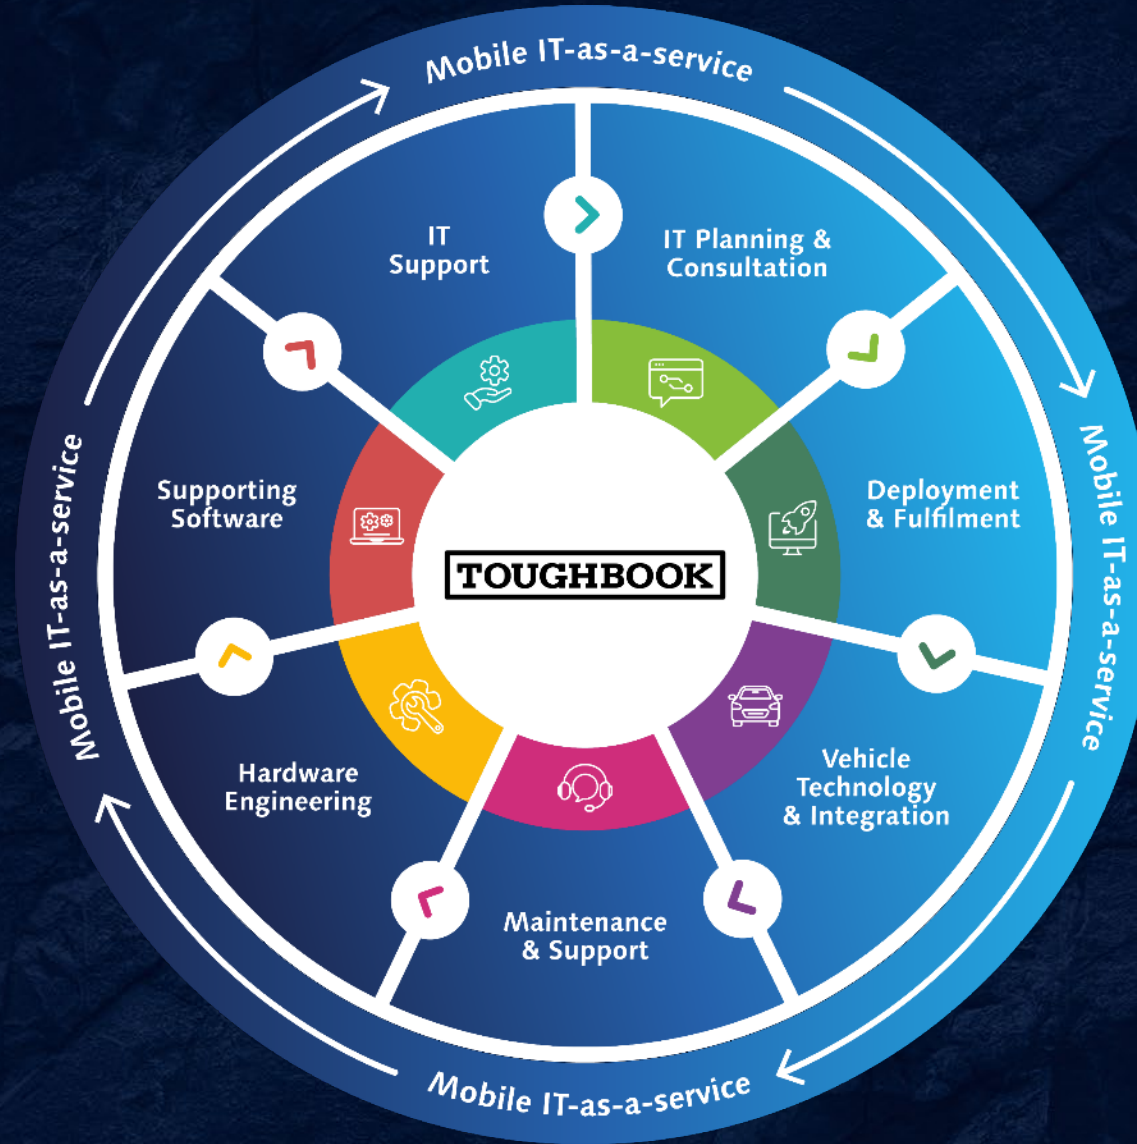

IT Support

- Last mile service
- Field support service
- Staff Augmentation
- 5G Campus

Supporting Software

- Smart Service
- Absolute resilience & control
- Distracted Driver

Hardware Engineering

- Custom dock design
- Hardware accessory design

Maintenance & Support

- Protect plus
- Protect plus Infinity
- Rapid replacement service
- Global Warranty
- 24/7 Support Service
- Service Repair Training

IT Planning & Consultation

- Image Consultation & Creation
- Long Term image management
- SCCM/MDT Environment Setup
- Autopilot enrolment & provisioning
- Intune/Azure Active directory setup & maintenance
- Project Management

Deployment and Fulfilment

- Gold build, SCCM/MDT imaging & Autopilot whiteglove
- Imaging, staging and kitting
- Asset tagging and SIM activation
- Non TOUGHBOOK deployment
- Warehousing

Fahrzeug Technologie & Integration

- Installation Services
- Fleet audit
- Vehicle kit consultancy, design & supply
- Design compliance & certification
- In-vehicle connectivity solutions
- OEM Mirroring

Mobile IT-as-a-service

As-a-service subscription for any device, any service & software