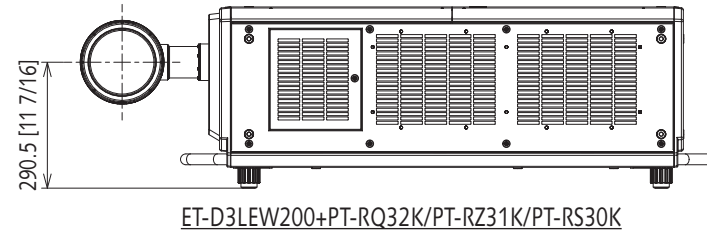

Panasonic Lens

ET-D3LEW201

mm [inches]