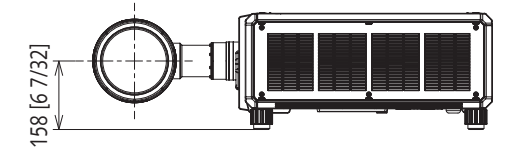

Panasonic Lens

ET-D3LEW201

mm [inches]