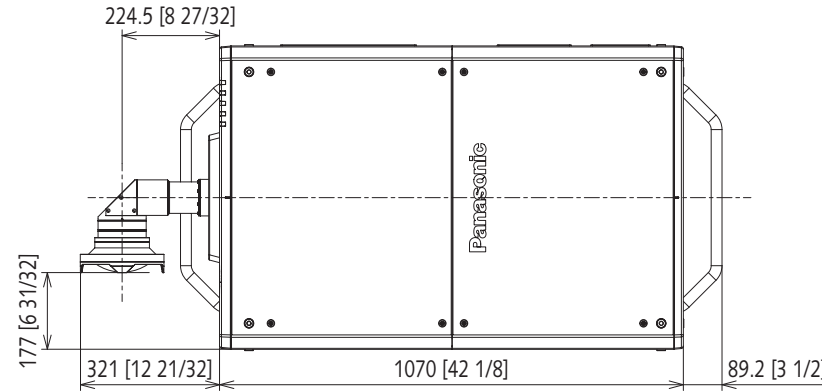

Panasonic Lens

ET-D3LEW201

mm [inches]