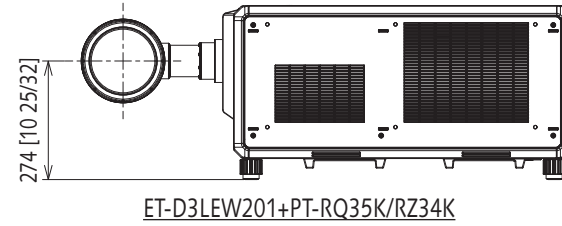

Panasonic Lens

ET-D3LEW201

mm [inches]