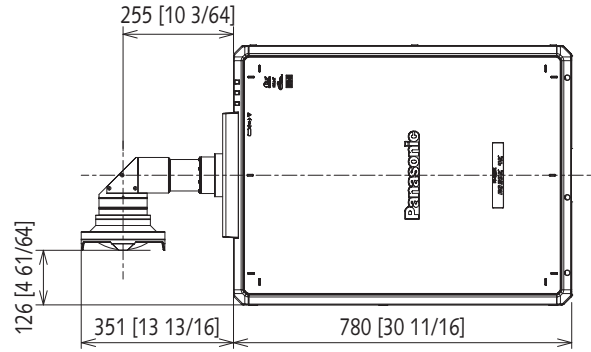

Panasonic Lens

ET-D3LEW201

mm [inches]