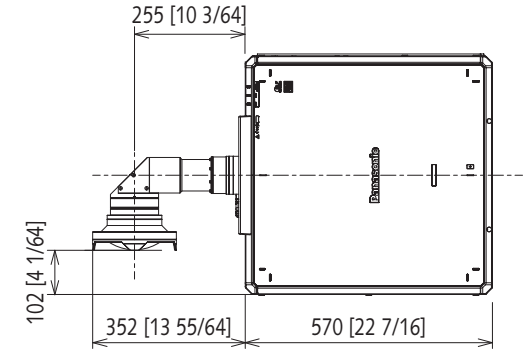

Panasonic Lens

ET-D3LEW201

mm [inches]