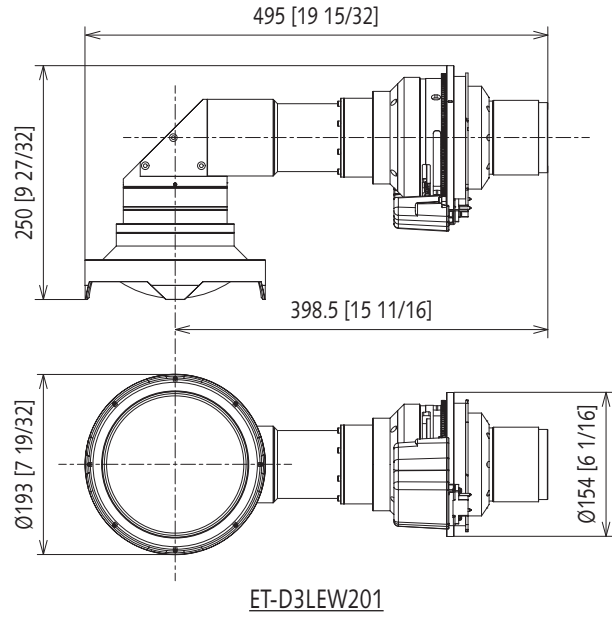

Panasonic Lens

ET-D3LEW201

mm [inches]