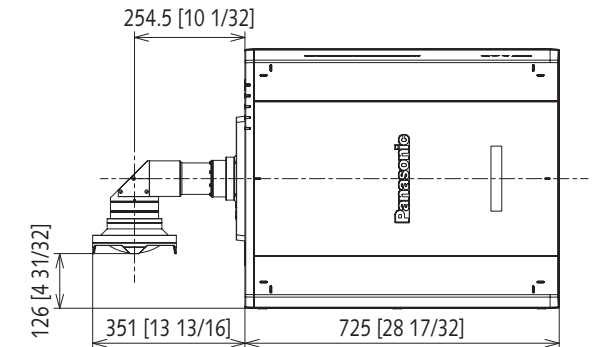

Panasonic Lens

ET-D3LEW201

mm [inches]