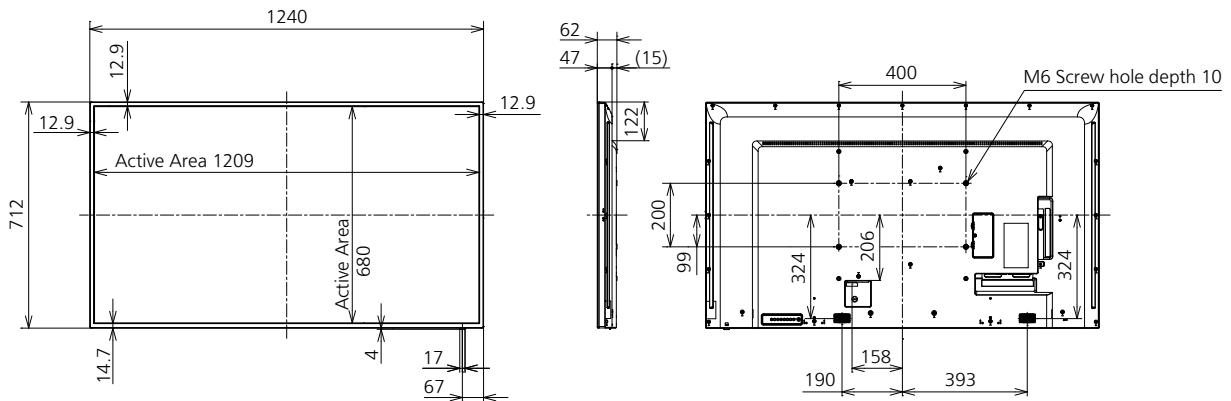

¹ In case of running for a long time, the moving image is recommended to be displayed. If you display a still picture for an extended period, the image retention might remain on the screen. However, image retention can gradually disappear by displaying movie images.

STANDARD (CERTIFICATIONS)

SAFETY REGULATIONS	IEC60950-1 EU:EN60950-1:2006 + A11:2009 + A1:2010 + A12:2011+A2:2013 BEAB approval AS/NZS Deviation
RADIATION REGULATIONS	EN55032:2012+AC:2013 (CLASS A) EN55024:2010, EN61000-3-2:2014, EN61000-3-3:2013 AS/NZS CISPR32:2013 RCM Mark

REMOTE CONTROL TRANSMITTER

Power Requirements	DC 3 V (2 x AAA Size batteries)
Operating distance	Approx. 7 m¹
Weight	Approx. 63 g including batteries
Dimensions (W x H x D)	48 x 134 x 20 mm

¹ When operated directly in front of receptor.

INCLUDED ACCESSORIES

- Remote Control - Batteries (AAA size) x 2
- AC cord (approx. 1.8 m) - 4-pole mini plug conversion cable
- Clamper x 3 - USB Memory cover x 1
- CD-ROM / User Manual - Operating Instruction Book

COMPATIBLE SOFTWARE

Multi Monitoring & Control Software	Ver 2.1 or later
CMS Content Management Software	Ver 3.0 or later
Video Wall Manager	Ver1.9 or later

OPTIONAL ACCESSORIES

Pedestal	TY - ST43PE8
Early Warning Software	ET-SWA100 / 105series
Basic license / 3-year license	(Depending on the license type, the symbol at the end of the part number is different.)

DIMENSIONS

Cautions: This drawing is not a scale
Units : mm