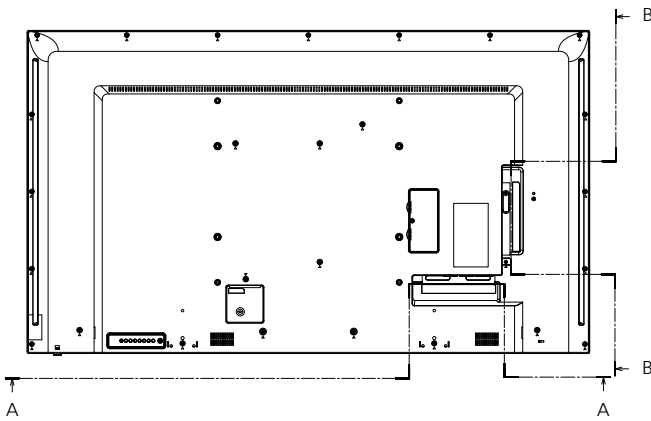

³ Based on VESA CVT-RB (Reduced Blanking) standard

⁴ Signals with ● in the plug and play compatible signal column is the signal described in the EDID (extended display identification data) of the display. For the signals without ● in the plug and play compatible signal column, the resolution may not be selected on the computer even if the display is supporting it.

Drawing of terminals

View from back

Magnified figure of terminal b

SECTION B-B

Magnified figure of terminal a

SECTION A-A

Sectional view of terminal a
(AUDIO OUT / AUDIO IN / VIDEO AV IN / SERIAL IN / PC IN / DVI-D IN)