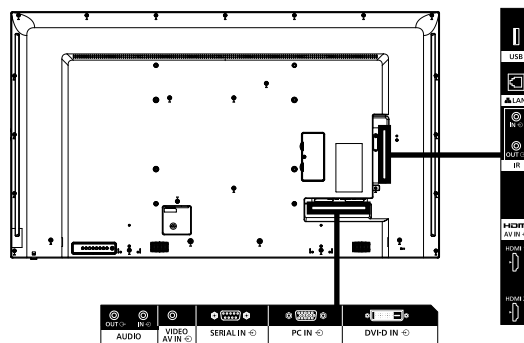

INCLUDED ACCESSORIES

- Remote Control - Batteries (AAA size) x 2
- AC cord (approx. 1.8 m) - 4-pole mini plug conversion cable
- Clamper x 3 - USB Memory cover x 1
- CD-ROM / User Manual - Operating Instruction Book

COMPATIBLE SOFTWARE

Multi Monitoring & Control Software	Ver 2.1 or later
CMS Content Management Software	Ver 3.0 or later
Video Wall Manager	Ver1.9 or later

OPTIONAL ACCESSORIES

Pedestal	TY - ST43PE8
Early Warning Software	ET-SWA100 / 105series
Basic license / 3-year license	(Depending on the license type, the symbol at the end of the part number is different.)

DIMENSIONS

Cautions: This drawing is not a scale
Units : mm

CONNECTION TERMINAL

¹ Specifications and appearance are subject to change without notice.

List of correspondence signals

The picture signal which can indicate this machine is as it is the following table.