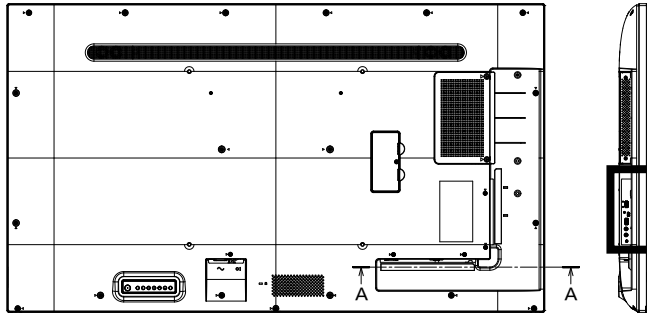

without ○ in the plug and play compatible signal column, the resolution may not be selected on the computer even if the display is supporting it.

<sup>5</sup> 4K / 60p means 4K / 60p / HDR and 4K / 60p / SDR.

● Drawing of terminals

View from back

Magnified figure of terminal b

Magnified figure of terminal a

**Sectional view of terminal a**  
(SERIAL IN / LAN / AUDIO OUT / AUDIO IN / PC / HDMI™ 1 / HDMI™ 2 / HDMI™ 3)