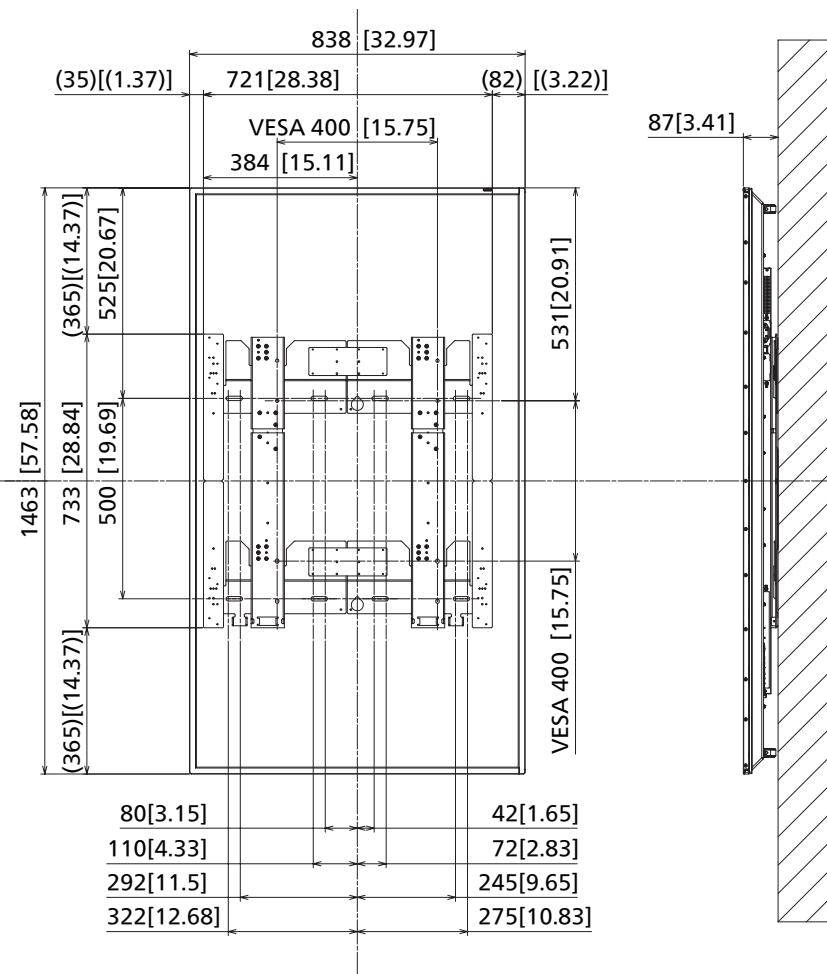

Vertical

Design and specification subject to change without notice.