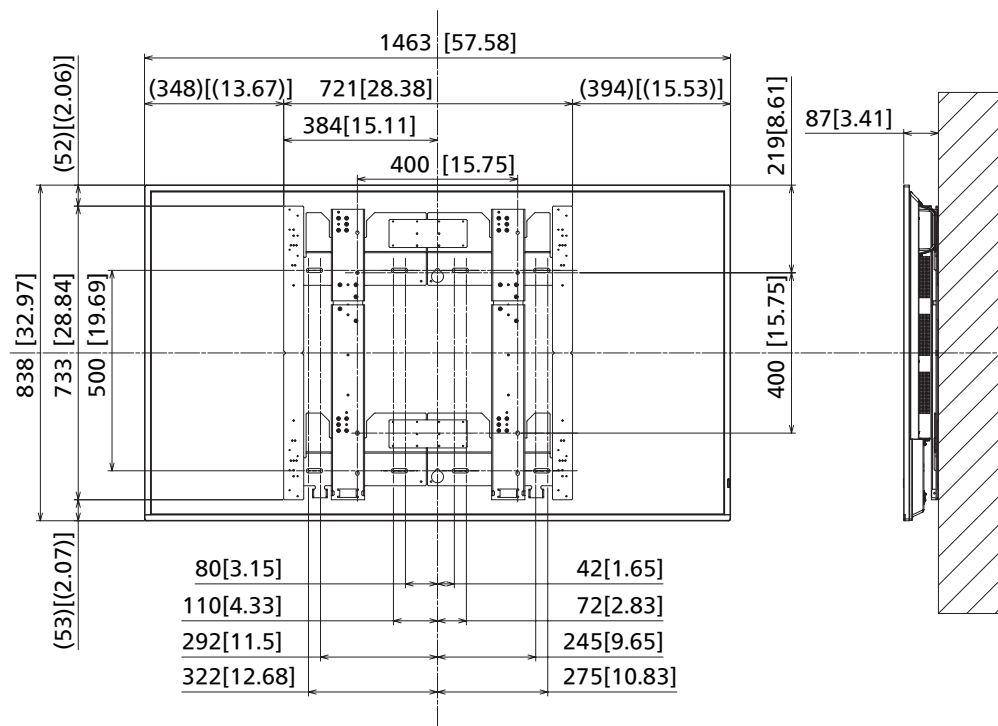

65-inch Class 4K UHD LCD Display with Wall mounting bracket

TH-65SQ2H+TY-WK98PV1 (VESA 400 x 400)

13-Jul-2023
Unit : mm [inches]

Horizontal