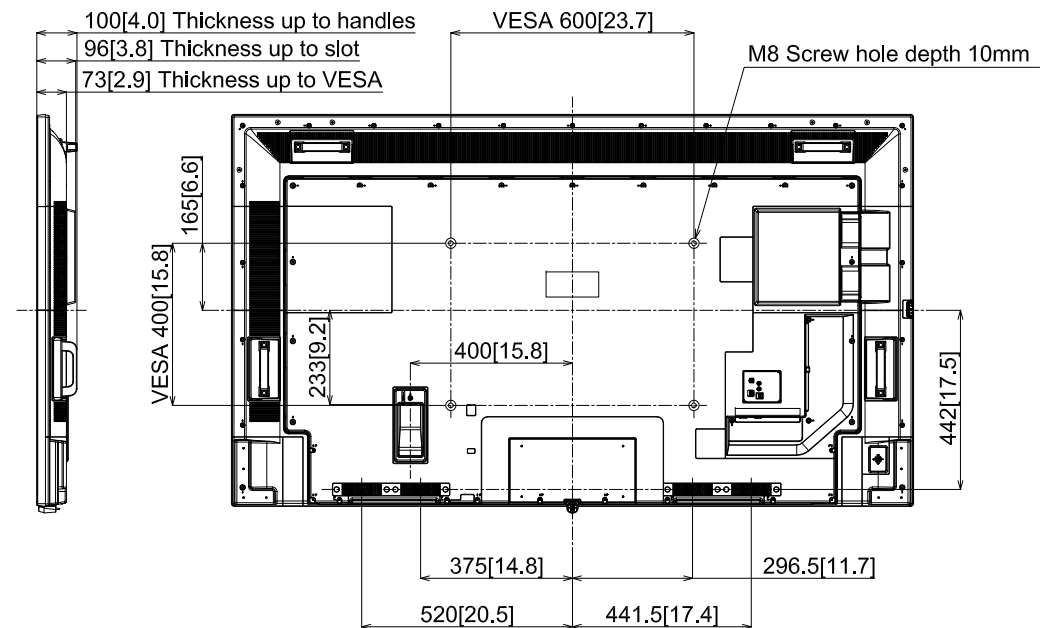

75-inch Class 4K UHD LCD Display

TH-75SQE1

15-March-2022

Unit : mm [inches]

Design and specification subject to change without notice.