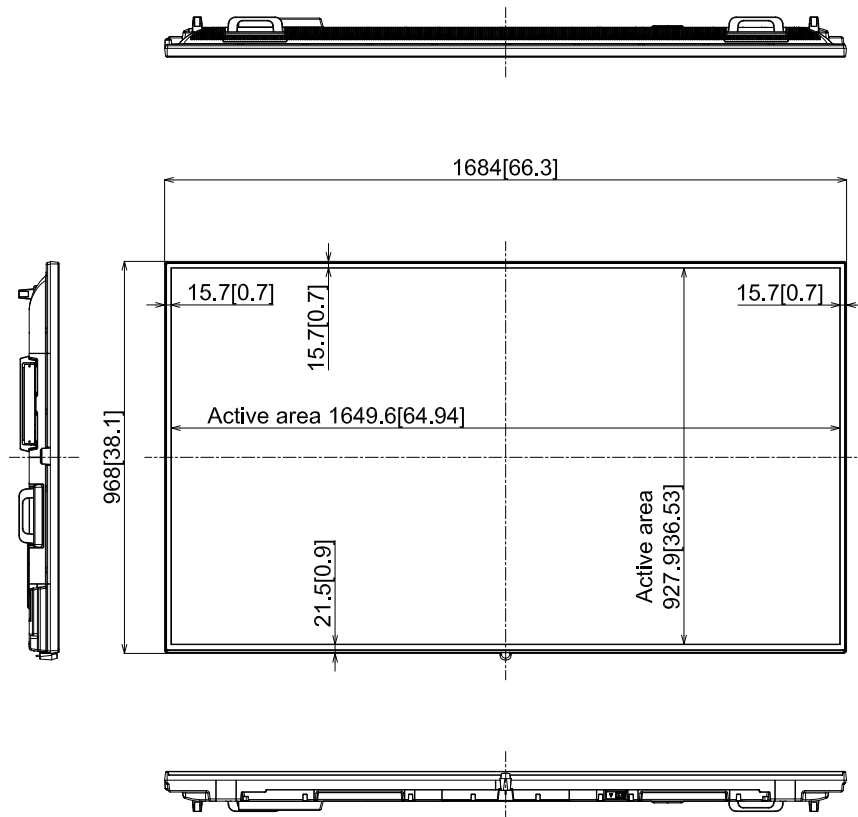

75-inch Class 4K UHD LCD Display

TH-75SQE1

15-March-2022

Unit : mm [inches]

Design and specification subject to change without notice.