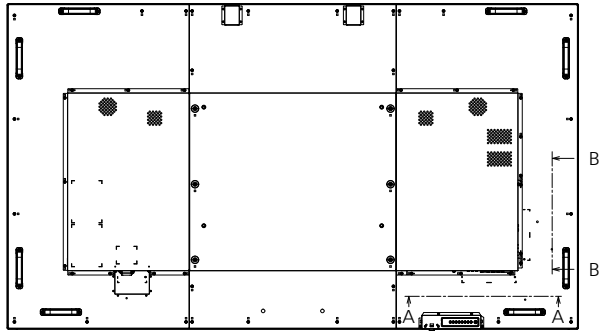

Drawing of terminals

View from back