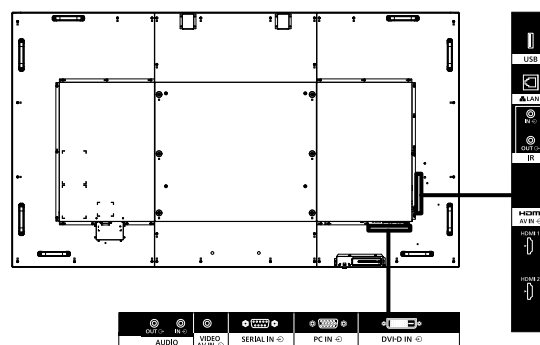

COMPATIBLE SOFTWARE

Multi Monitoring & Control Software	Ver.2.1 or later
CMS Content Management Software	Ver.3.2 or later
Video Wall Manager	Ver1.9 or later

OPTIONAL ACCESSORIES

Wall-Hanging Bracket	TY-WK98PV1 ¹
Early Warning Software	ET-SWA100 / 105series
Basic license / 3-year license	(Depending on the license type, the symbol at the end of the part number is different.)

¹ The availability varies depending on the country.

DIMENSIONS

Cautions: This drawing is not a scale
Units : mm (inch)

CONNECTION TERMINAL

1 Specifications and appearance are subject to change without notice.