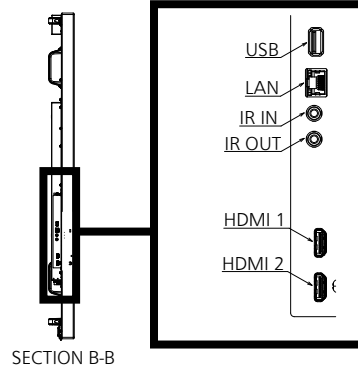

3: Based on VESA CVT-RB (Reduced Blanking) standard

4: Signals with ● in the plug and play compatible signal column is the signal described in the EDID (extended display identification data) of the display. For the signals without ● in the plug and play compatible signal column, the resolution may not be selected on the computer even if the display is supporting it.

Drawing of terminals

View from back

Magnified figure of terminal b

Magnified figure of terminal a

SECTION A-A

Sectional view of terminal a
(AUDIO OUT / AUDIO IN / VIDEO AV IN / SERIAL IN / PC IN / DVI-D IN)