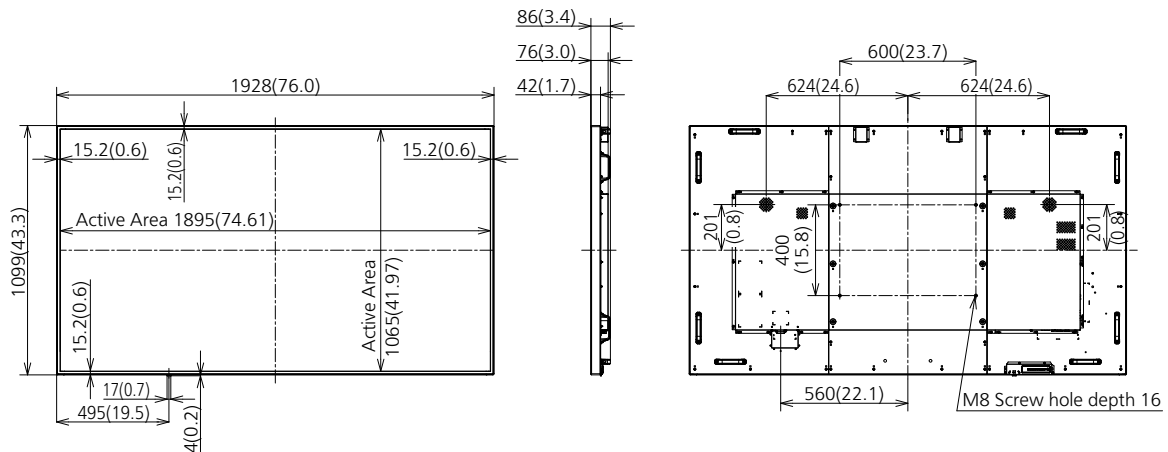

● Product specification (design and specification subject to change without notice)

■ DISPLAY PANEL

Screen Size (Diagonal)	86-inch (2174 mm)
Panel type / Backlight	IPS / Edge-LED
Aspect ratio	16:9
Effective Display Area (W x H)	1895 x 1065 mm
Resolution (H x V)	3840 x 2160
Brightness	350 cd/m ² (Typ)
Contrast Ratio	1200:1 (Typ)
Dynamic Contrast Ratio	50000:1
Max. Display Colors	Approx. 1.07 Billion
Response Time	8.0 ms (Typ) (G to G)
Viewing Angle (Horizontal / Vertical)	178°/ 178° (CR≥10)
Panel Life Time ¹	Approx. 50000 hours
Panel Surface Treatment	Anti-glare type (Haze 28%)

¹ Based on IEC 62087 Ed.2 measurement method

■ MECHANICAL

Dimension (W x H x D) including handles	1928 x 1099 x 86 mm (75.91" x 43.27" x 3.39")
not including handles	1928 x 1099 x 76 mm (75.91" x 43.27" x 2.99")
Weight	Approx. 66 kg (145.5 lbs)
Bezel Color	Black
Bezel Width	T/R/L/B 15.2 mm (0.60")
Carton Dimensions (W x H x D)	2224 x 1427 x 373 mm (87.56 x 56.19 x 14.69")
Gross Weight	Approx. 89 kg (196.3 lbs)
Cabinet Material	Front: Metal / Back: Metal
Pitch for Wall-Hanging	VESA Compliant 600 x 400 mm (23.62" x 15.8") (Installed by: M8 screws / Screw hole depth 16 mm (0.63"))

¹ The availability varies depending on the country.

DIMENSIONS

Cautions: This drawing is not a scale
Units : mm (inch)

CONNECTION TERMINAL

1 Specifications and appearance are subject to change without notice.