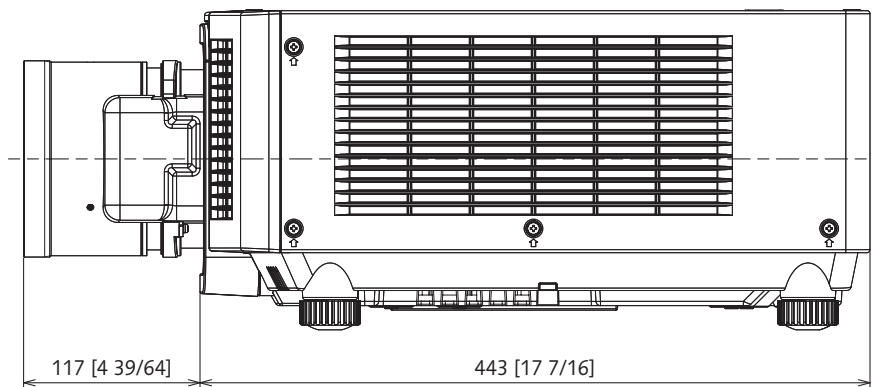

F value	1.75 - 2.17	
Focal distance (f)	29.90 mm - 46.32 mm [1 3/16 - 1 13/16 inches]	
Throw ratio	1.35 - 2.10:1 (16:10 aspect ratio) 1.35 - 2.10:1 (16:9 aspect ratio) 1.62 - 2.50:1 (4:3 aspect ratio)	
Dimensions	Width	173mm [6 13/16 inches]
	Height	130 mm [5 1/8 inches]
	Depth	267 mm [10 1/2 inches]
Weight	3.71 kg (8.18 lbs)	
Applicable projector	PT-MZ20KL/PT-MZ17KL/PT-MZ14KL/PT-MZ11KL/PT-MZ16KL/PT-MZ13KL/PT-MZ10KL	

Dimensions

unit : mm [inch]
This illustration is not drawn to scale.

Figure attached to the [PT-MZ20KL/PT-MZ17KL/PT-MZ14KL/PT-MZ11KL/PT-MZ16KL/PT-MZ13KL/PT-MZ10KL] projector

Please read the projector's instruction manual for throw distances.