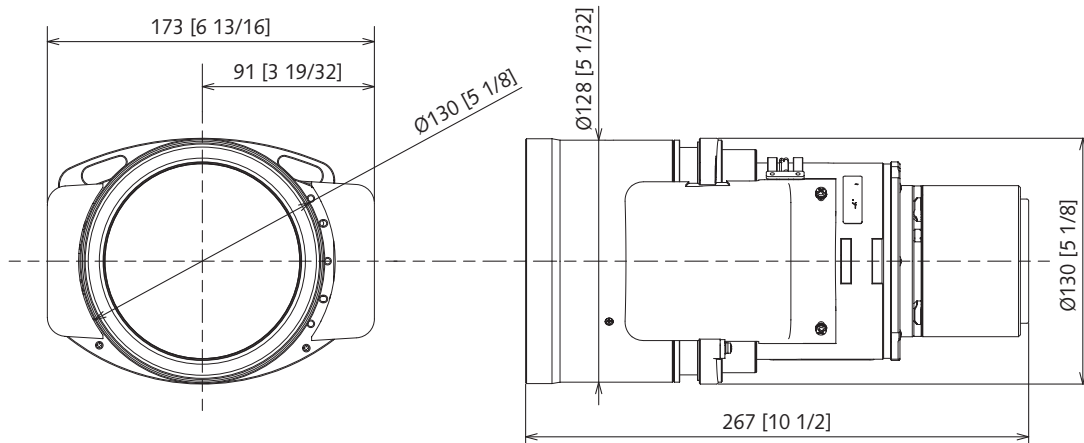

F value	1.75 - 2.17	
Focal distance (f)	29.90 mm - 46.32 mm [1 3/16 - 1 13/16 inches]	
Throw ratio	1.35 - 2.10:1 (16:10 aspect ratio) 1.35 - 2.10:1 (16:9 aspect ratio) 1.62 - 2.50:1 (4:3 aspect ratio)	
Dimensions	Width	173mm [6 13/16 inches]
	Height	130 mm [5 1/8 inches]
	Depth	267 mm [10 1/2 inches]
Weight	3.71 kg (8.18 lbs)	
Applicable projector	PT-MZ20KL/PT-MZ17KL/PT-MZ14KL/PT-MZ11KL/PT-MZ16KL/PT-MZ13KL/PT-MZ10KL	

Dimensions

unit : mm [inch]
This illustration is not drawn to scale.

Figure attached to the [PT-MZ20KL/PT-MZ17KL/PT-MZ14KL/PT-MZ11KL/PT-MZ16KL/PT-MZ13KL/PT-MZ10KL] projector

Please read the projector's instruction manual for throw distances.