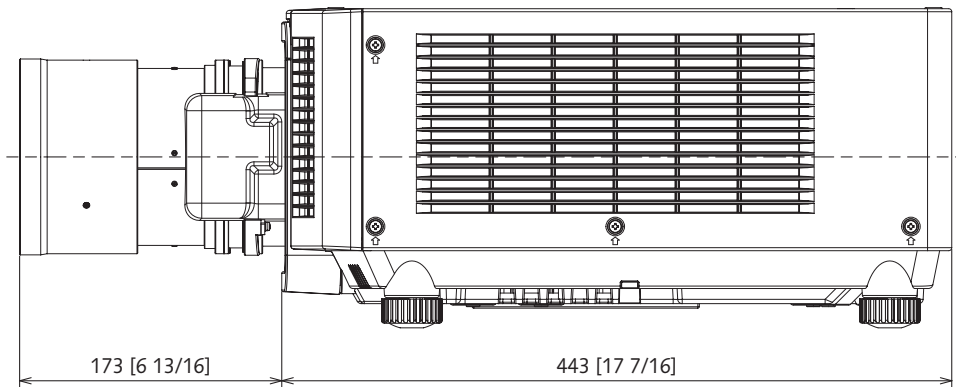

F value	1.85 - 2.39	
Focal distance (f)	90.30 mm - 162.60 mm [3 9/16 - 6 13/32 inches]	
Throw ratio	4.14 - 7.40:1 (16:10 aspect ratio) 4.12 - 7.40:1 (16:9 aspect ratio) 4.93 - 8.90:1 (4:3 aspect ratio)	
Dimensions	Width	173mm [6 13/16 inches]
	Height	130 mm [5 1/8 inches]
	Depth	336 mm [13 7/32 inches]
Weight	4.45 kg (9.81 lbs)	
Applicable projector	PT-MZ20KL/PT-MZ17KL/PT-MZ14KL/PT-MZ11KL/PT-MZ16KL/PT-MZ13KL/PT-MZ10KL	

Dimensions

unit : mm [inch]
This illustration is not drawn to scale.

Figure attached to the [PT-MZ20KL/PT-MZ17KL/PT-MZ14KL/PT-MZ11KL/PT-MZ16KL/PT-MZ13KL/PT-MZ10KL] projector

Please read the projector's instruction manual for throw distances.