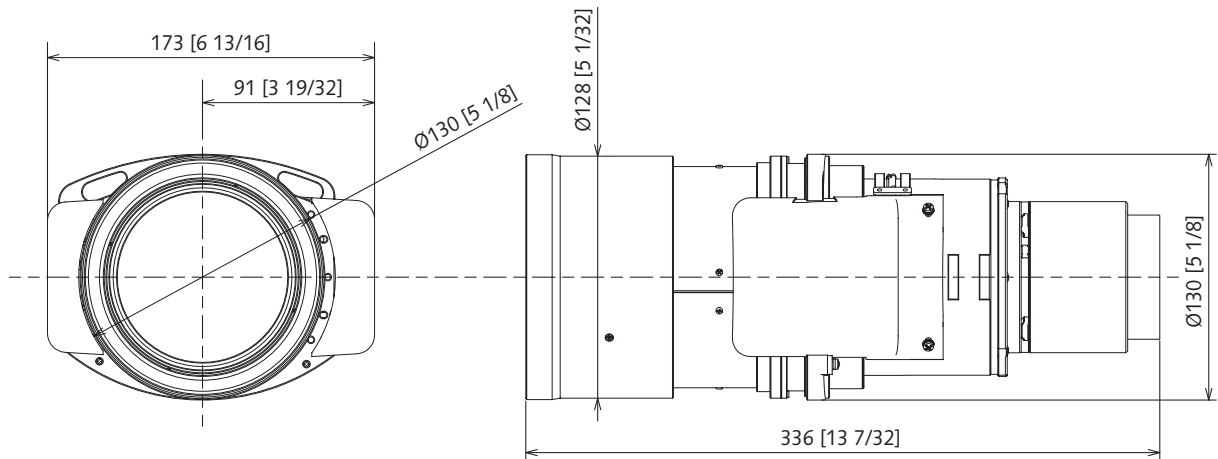

F value	1.85 - 2.39	
Focal distance (f)	90.30 mm - 162.60 mm [3 9/16 - 6 13/32 inches]	
Throw ratio	4.14 - 7.40:1 (16:10 aspect ratio) 4.12 - 7.40:1 (16:9 aspect ratio) 4.93 - 8.90:1 (4:3 aspect ratio)	
Dimensions	Width	173mm [6 13/16 inches]
	Height	130 mm [5 1/8 inches]
	Depth	336 mm [13 7/32 inches]
Weight	4.45 kg (9.81 lbs)	
Applicable projector	PT-MZ20KL/PT-MZ17KL/PT-MZ14KL/PT-MZ11KL/PT-MZ16KL/PT-MZ13KL/PT-MZ10KL	

Dimensions

unit : mm [inch]
This illustration is not drawn to scale.

Figure attached to the [PT-MZ20KL/PT-MZ17KL/PT-MZ14KL/PT-MZ11KL/PT-MZ16KL/PT-MZ13KL/PT-MZ10KL] projector

Please read the projector's instruction manual for throw distances.