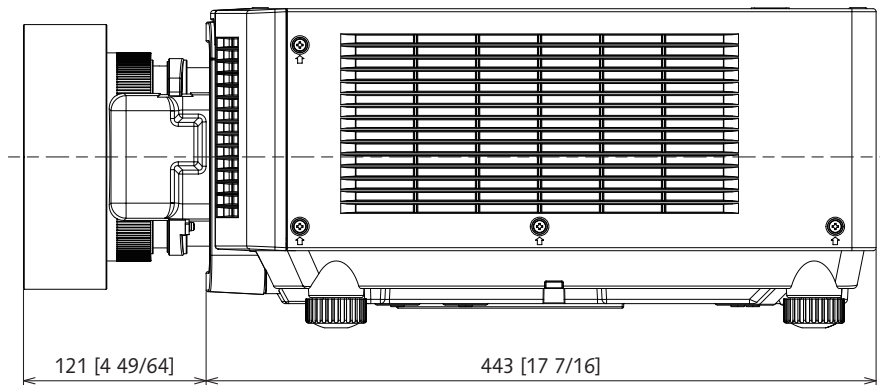

F value	1.84 - 2.24	
Focal distance (f)	15.30 mm - 21.10 mm [19/32 - 27/32 inches]	
Throw ratio	0.690 - 0.950:1 (16:10 aspect ratio) 0.690 - 0.950:1 (16:9 aspect ratio) 0.830 - 1.15:1 (4:3 aspect ratio)	
Dimensions	Width	179 mm [7 1/16 inches]
	Height	175 mm [6 7/8 inches]
	Depth	284 mm [11 3/16 inches]
Weight	5.05 kg (11.13 lbs)	
Applicable projector	PT-MZ20KL/PT-MZ17KL/PT-MZ14KL/PT-MZ11KL/PT-MZ16KL/PT-MZ13KL/PT-MZ10KL	

Dimensions

unit : mm [inch]
This illustration is not drawn to scale.

Figure attached to the [PT-MZ20KL/PT-MZ17KL/PT-MZ14KL/PT-MZ11KL/PT-MZ16KL/PT-MZ13KL/PT-MZ10KL] projector

Please read the projector's instruction manual for throw distances.