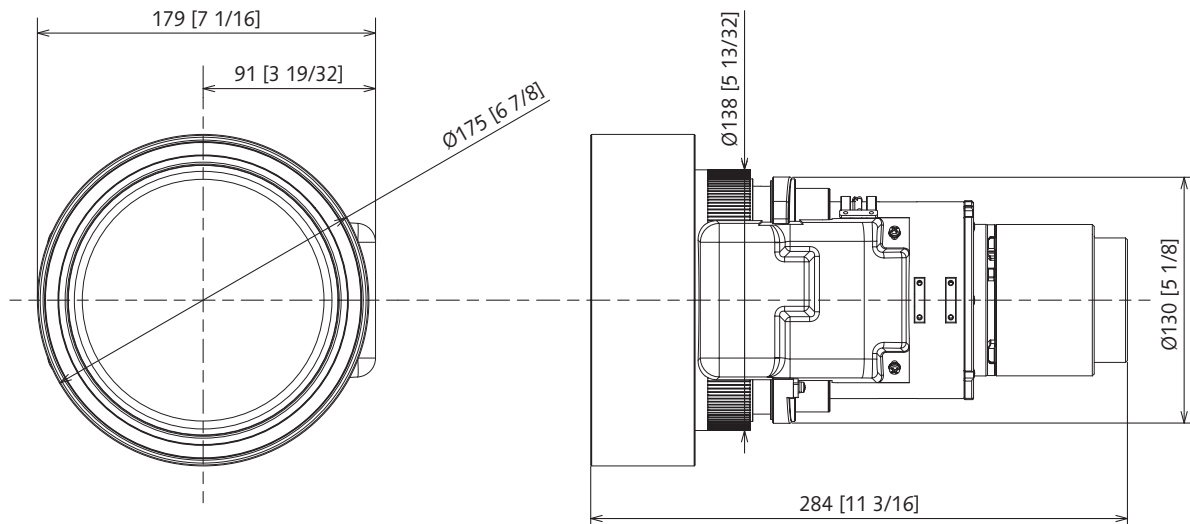

F value	1.84 - 2.24	
Focal distance (f)	15.30 mm - 21.10 mm [19/32 - 27/32 inches]	
Throw ratio	0.690 - 0.950:1 (16:10 aspect ratio) 0.690 - 0.950:1 (16:9 aspect ratio) 0.830 - 1.15:1 (4:3 aspect ratio)	
Dimensions	Width	179 mm [7 1/16 inches]
	Height	175 mm [6 7/8 inches]
	Depth	284 mm [11 3/16 inches]
Weight	5.05 kg (11.13 lbs)	
Applicable projector	PT-MZ20KL/PT-MZ17KL/PT-MZ14KL/PT-MZ11KL/PT-MZ16KL/PT-MZ13KL/PT-MZ10KL	

Dimensions

unit : mm [inch]
This illustration is not drawn to scale.

Figure attached to the [PT-MZ20KL/PT-MZ17KL/PT-MZ14KL/PT-MZ11KL/PT-MZ16KL/PT-MZ13KL/PT-MZ10KL] projector

Please read the projector's instruction manual for throw distances.